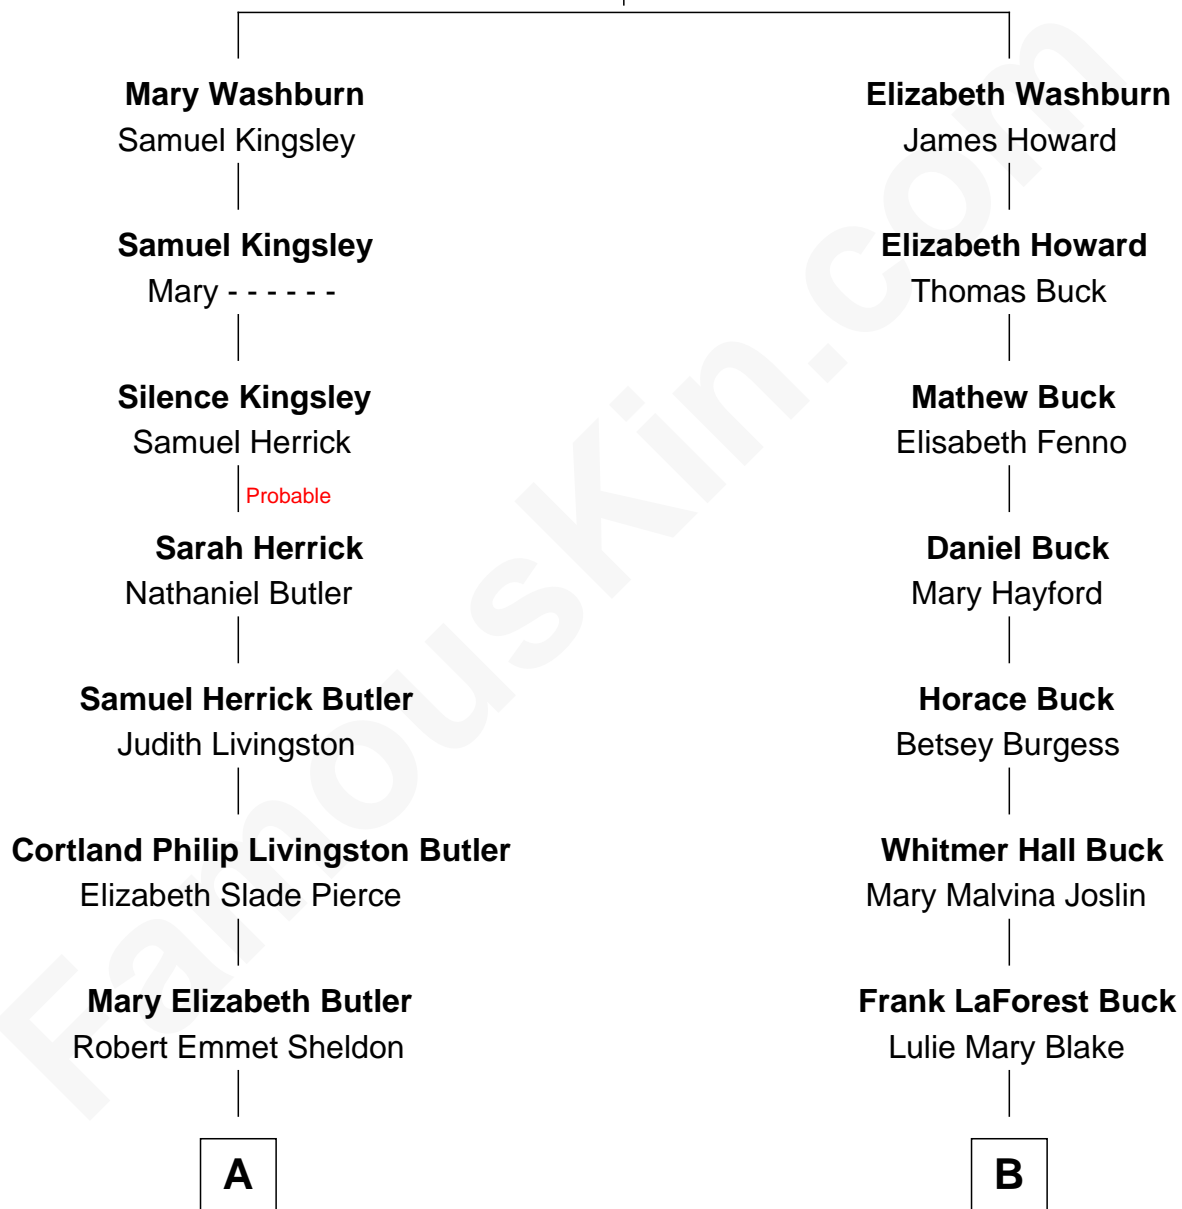

# FamousKin.com Relationship Chart of

**Jeb Bush**

*43rd Governor of Florida*

9th cousin 1 time removed of

**Joe Buck**

*Sportscaster*

**John Washburn**  
Elizabeth Mitchell

FamousKin.com