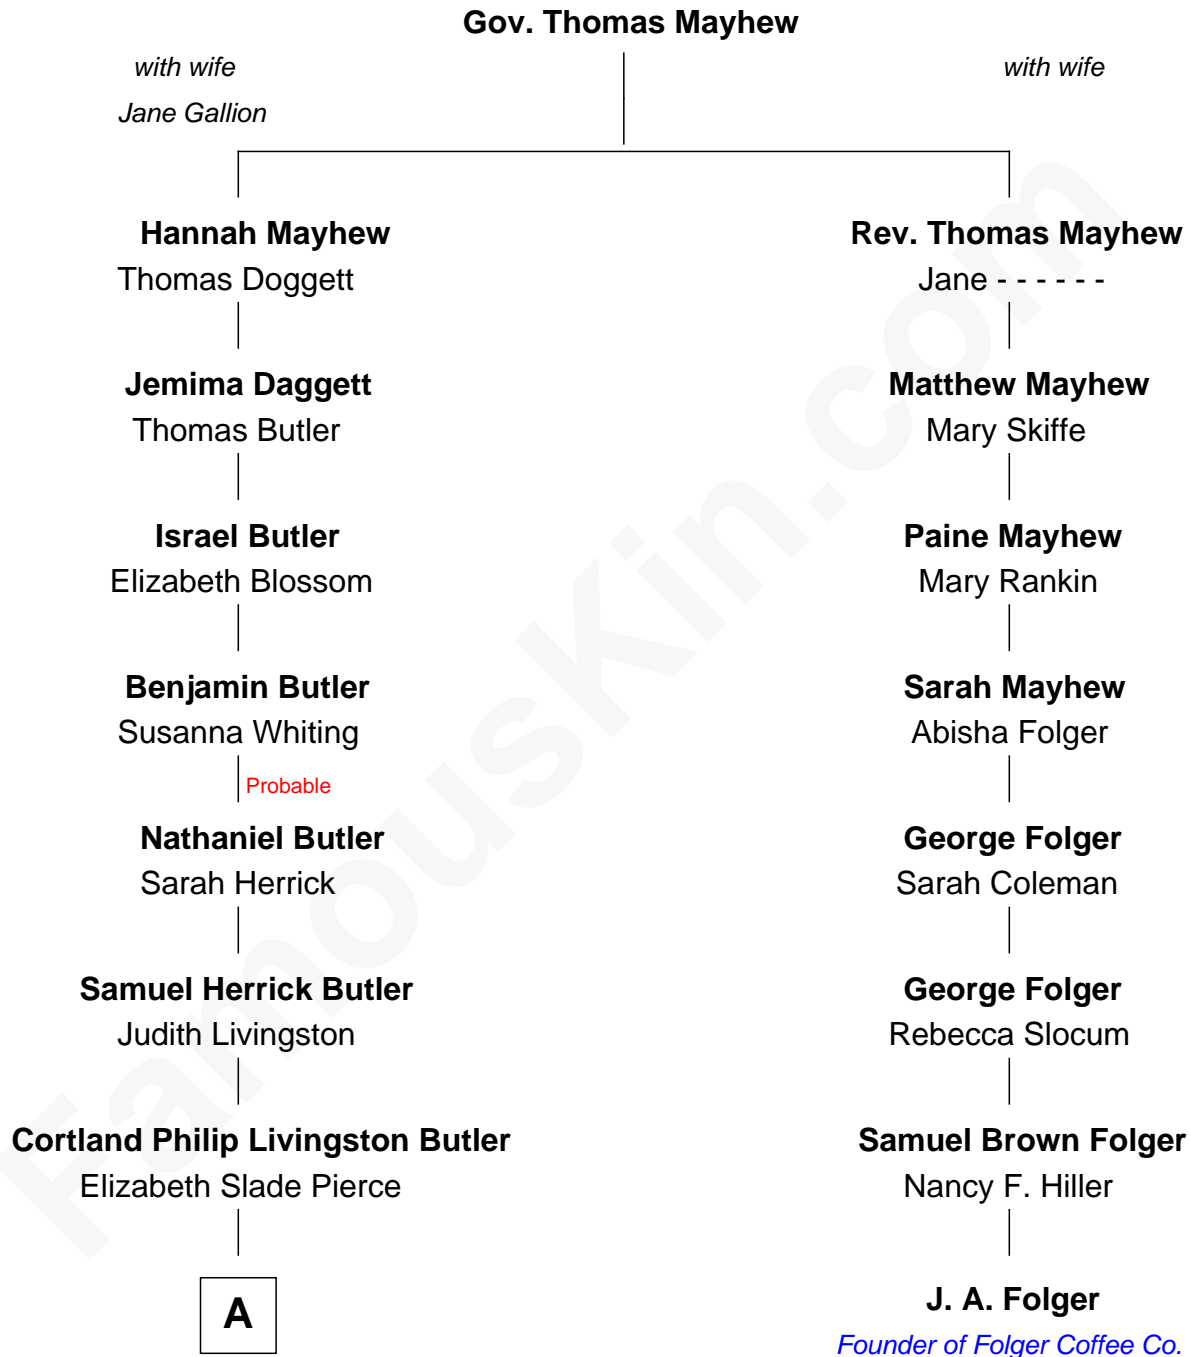

# FamousKin.com

## Relationship Chart of

### Jeb Bush

43rd Governor of Florida

7th cousin 4 times removed of

**J. A. Folger**

Founder of Folger Coffee Company

**A**

—  
**Mary Elizabeth Butler**  
Robert Emmet Sheldon

—  
**Flora Sheldon**  
Samuel Prescott Bush