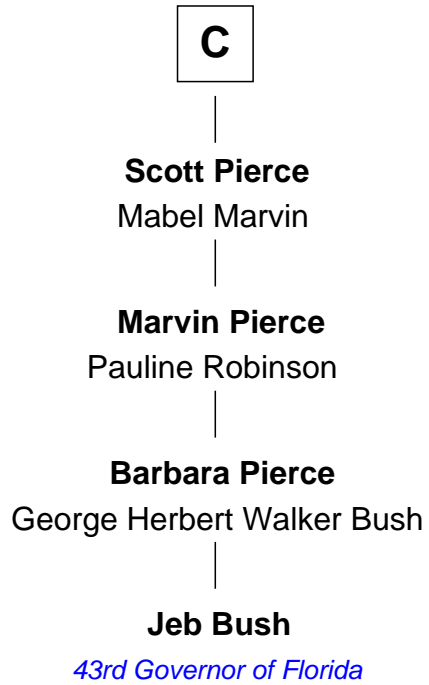

# FamousKin.com Relationship Chart of

**Jeb Bush**

*43rd Governor of Florida*

**17th cousin 3 times removed of**

**J. A. Folger**

*Founder of Folger Coffee Company*

**Henry Plantagenet**  
Maud de Chaworth

FamousKin.com