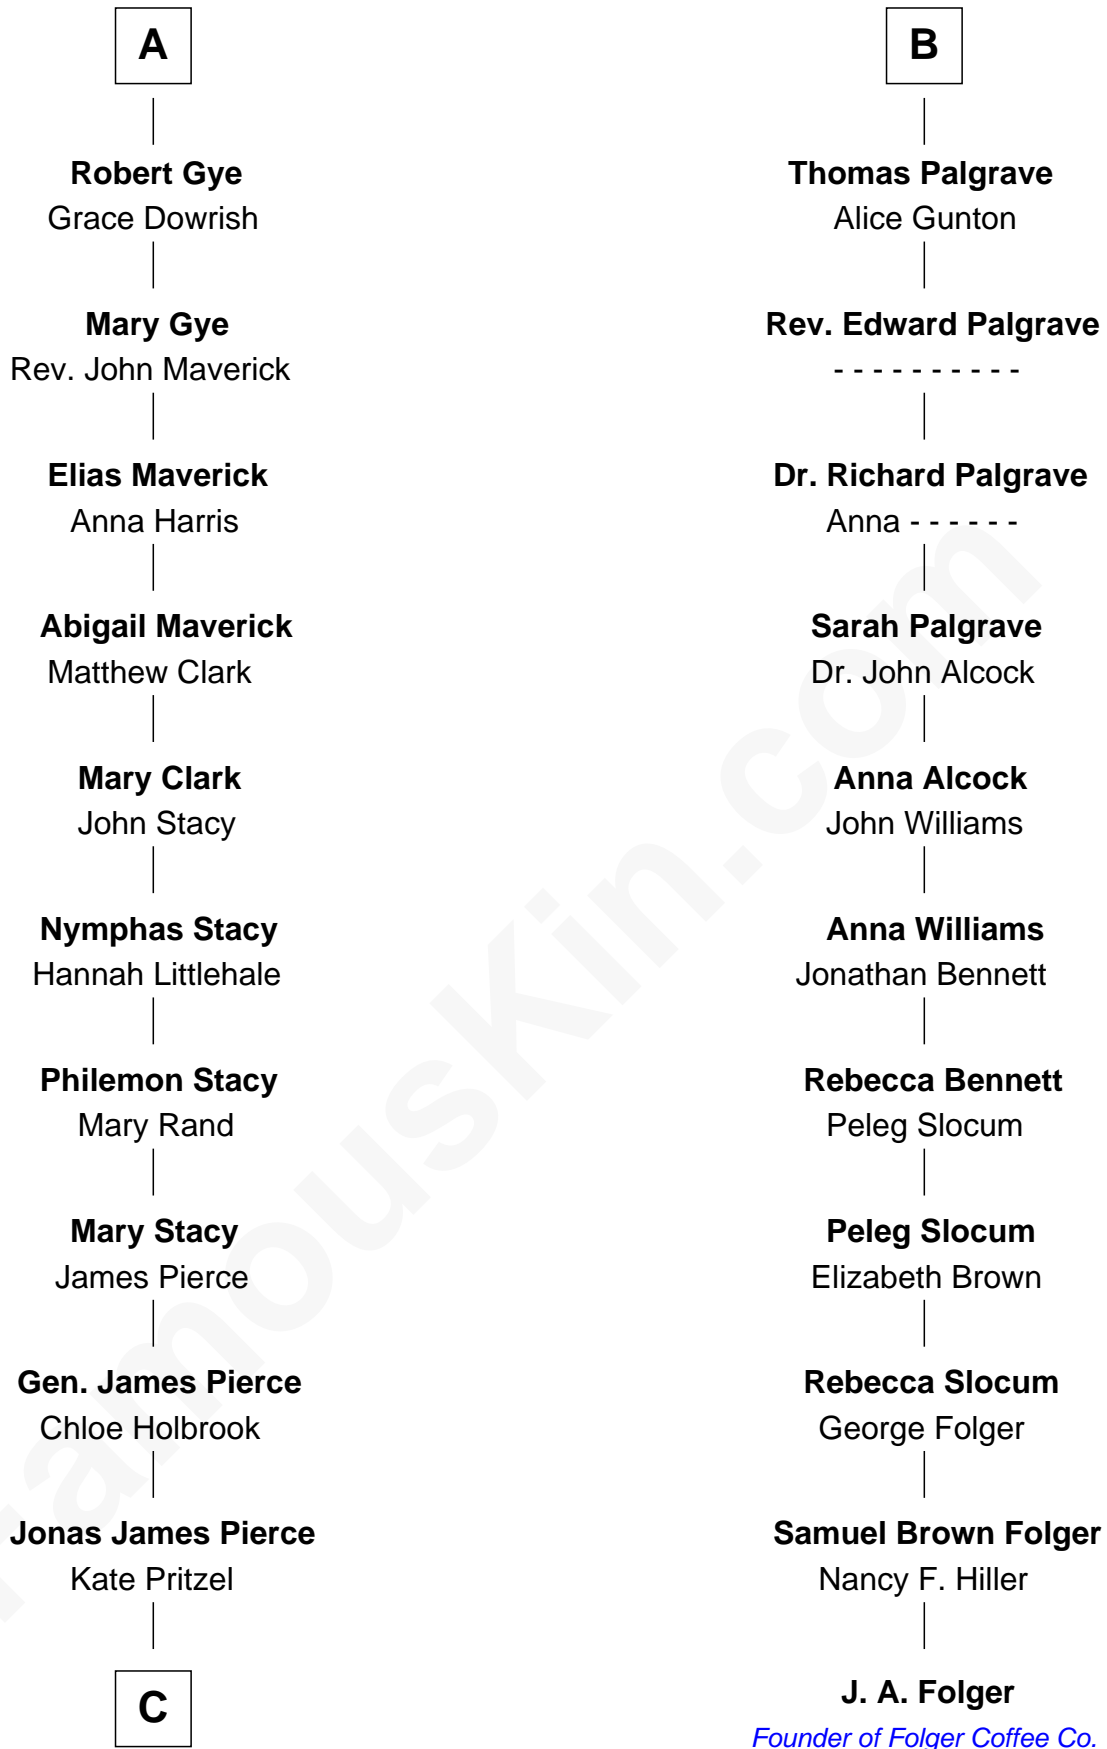

# FamousKin.com Relationship Chart of

**Jeb Bush**

*43rd Governor of Florida*

**17th cousin 3 times removed of**

**J. A. Folger**

*Founder of Folger Coffee Company*

**Henry Plantagenet**  
Maud de Chaworth

FamousKin.com