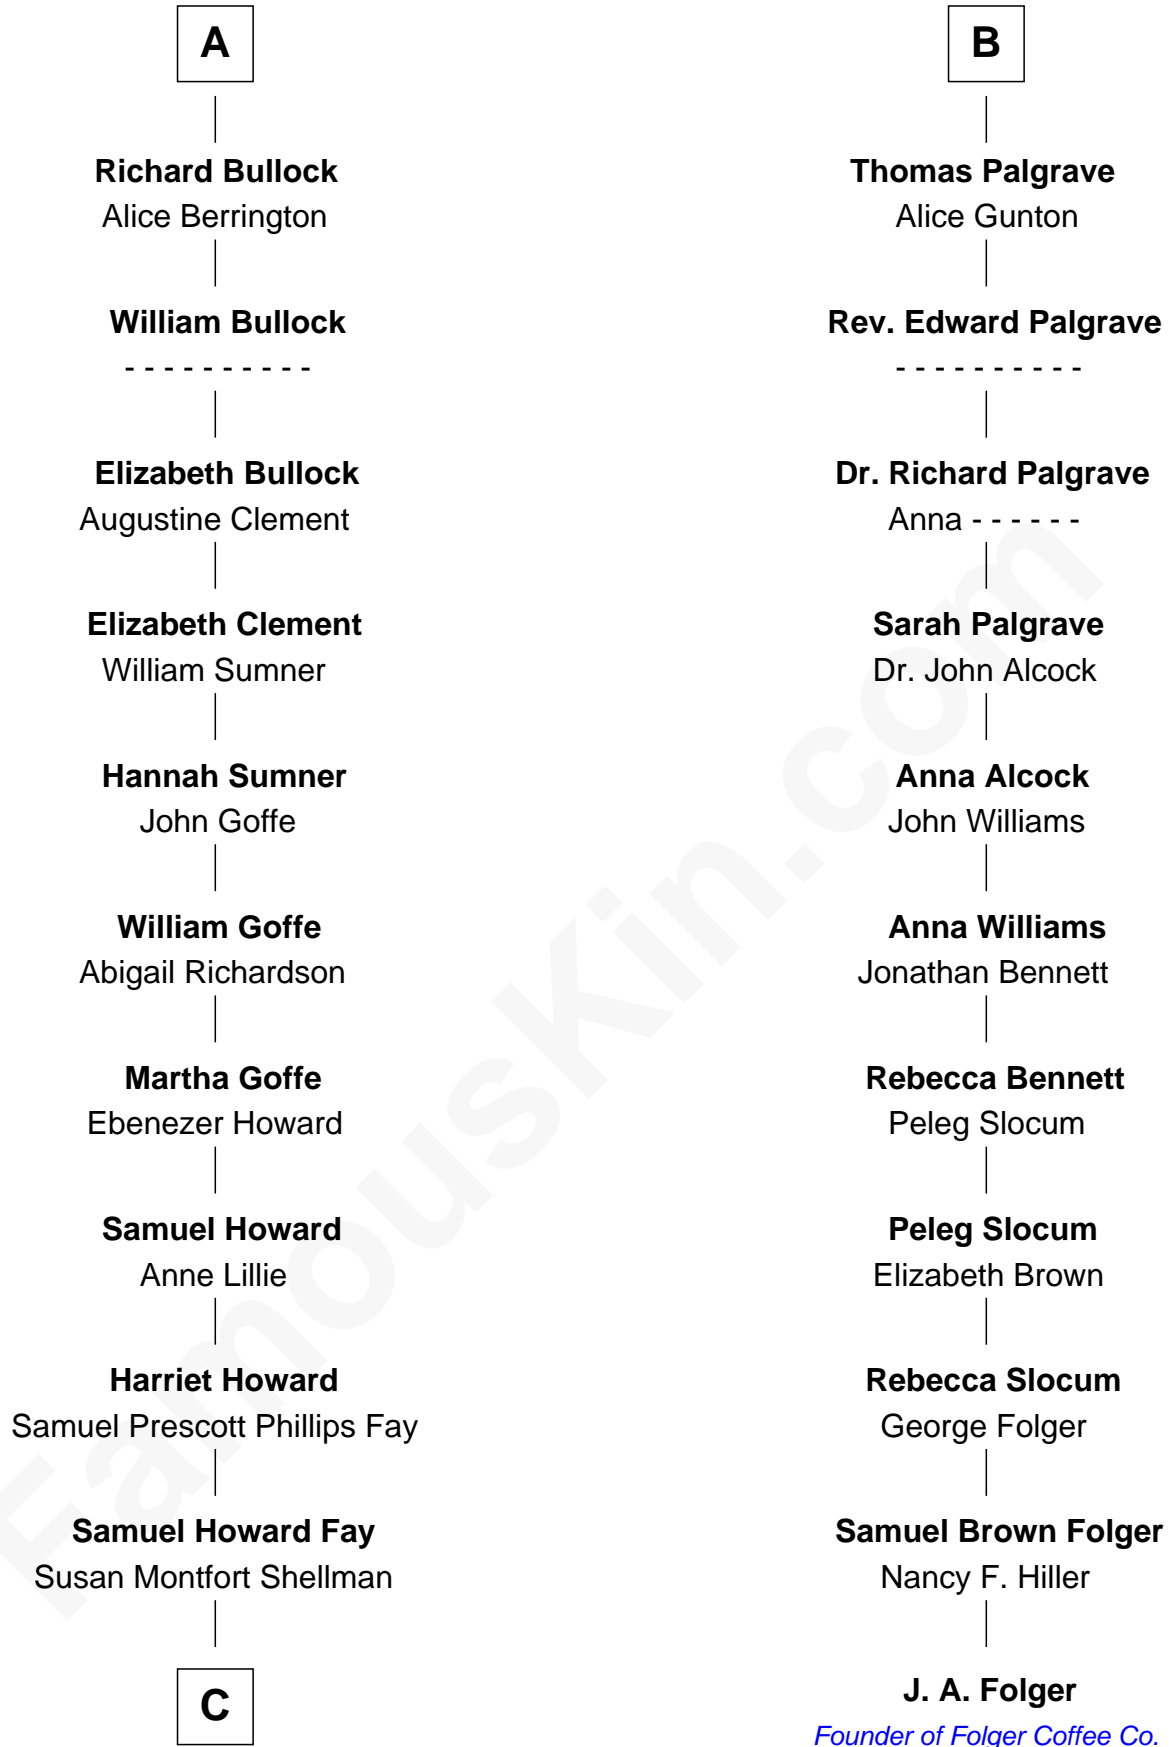

FamousKin.com

Relationship Chart of

Jeb Bush

43rd Governor of Florida

17th cousin 4 times removed of

J. A. Folger

Founder of Folger Coffee Company

Bartholomew de Badlesmere

Margaret de Clare

C

Harriet Eleanor Fay
Rev. James Smith Bush

Samuel Prescott Bush
Flora Sheldon

Prescott Sheldon Bush
Dorothy Wear Walker

George Herbert Walker Bush
Barbara Pierce

Jeb Bush
43rd Governor of Florida