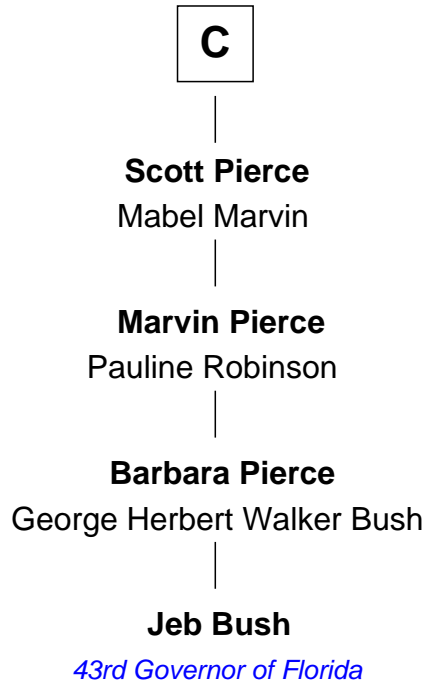

FamousKin.com