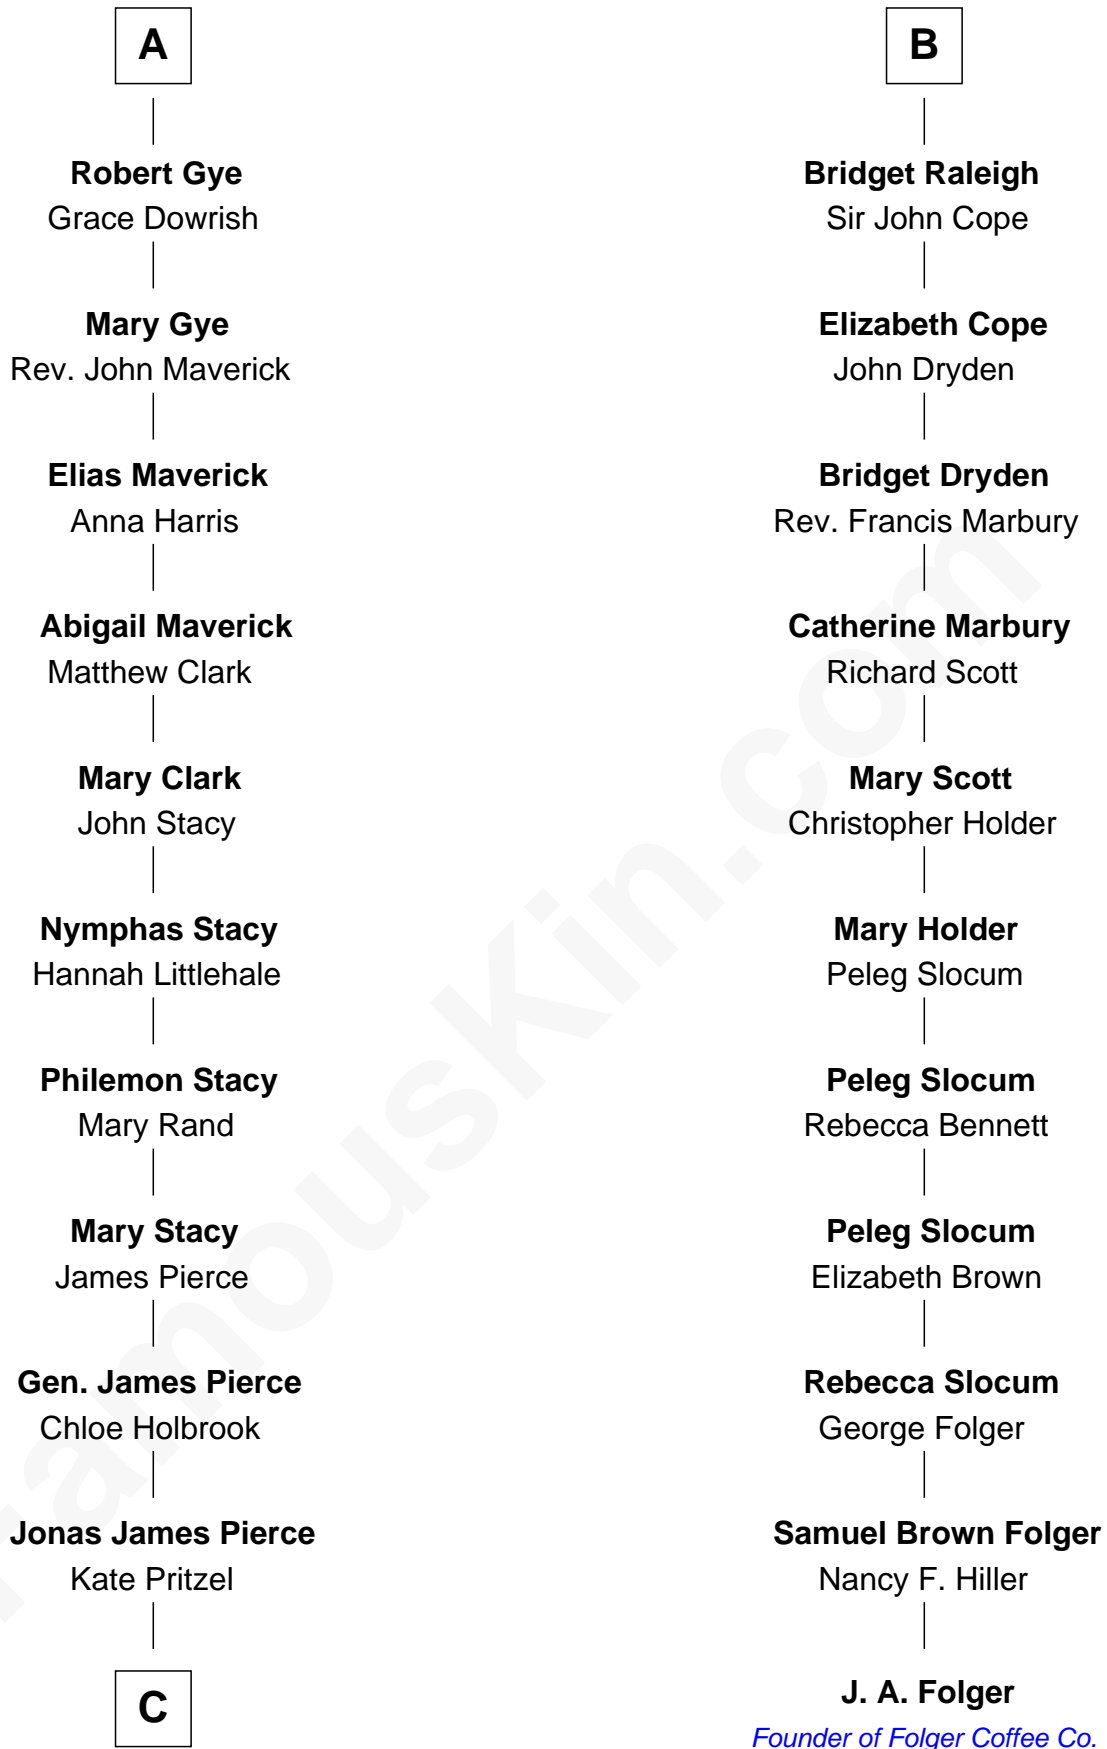

FamousKin.com Relationship Chart of

Jeb Bush

43rd Governor of Florida

17th cousin 3 times removed of

J. A. Folger

Founder of Folger Coffee Company

Edmund Fitzalan

Alice de Warenne

Richard Fitzalan
Eleanor Plantagenet

John Fitzalan
Eleanor Maltravers

Joan Fitzalan
Sir William Echyngnam

Joan Echyngnam
Sir John Bayntun

Henry Bayntun

Jane Bayntun
Thomas Prowse

Mary Prowse
John Gye

A

Mary Fitzalan
John le Strange

Ankaret le Strange
Sir Richard Talbot

Mary Talbot
Sir Thomas Greene

Sir Thomas Greene
Phillippa Ferrers

Elizabeth Greene
William Raleigh

Sir Edward Raleigh
Margaret Verney

Sir Edward Raleigh
Anne Chamberlayne

B

FamousKin.com