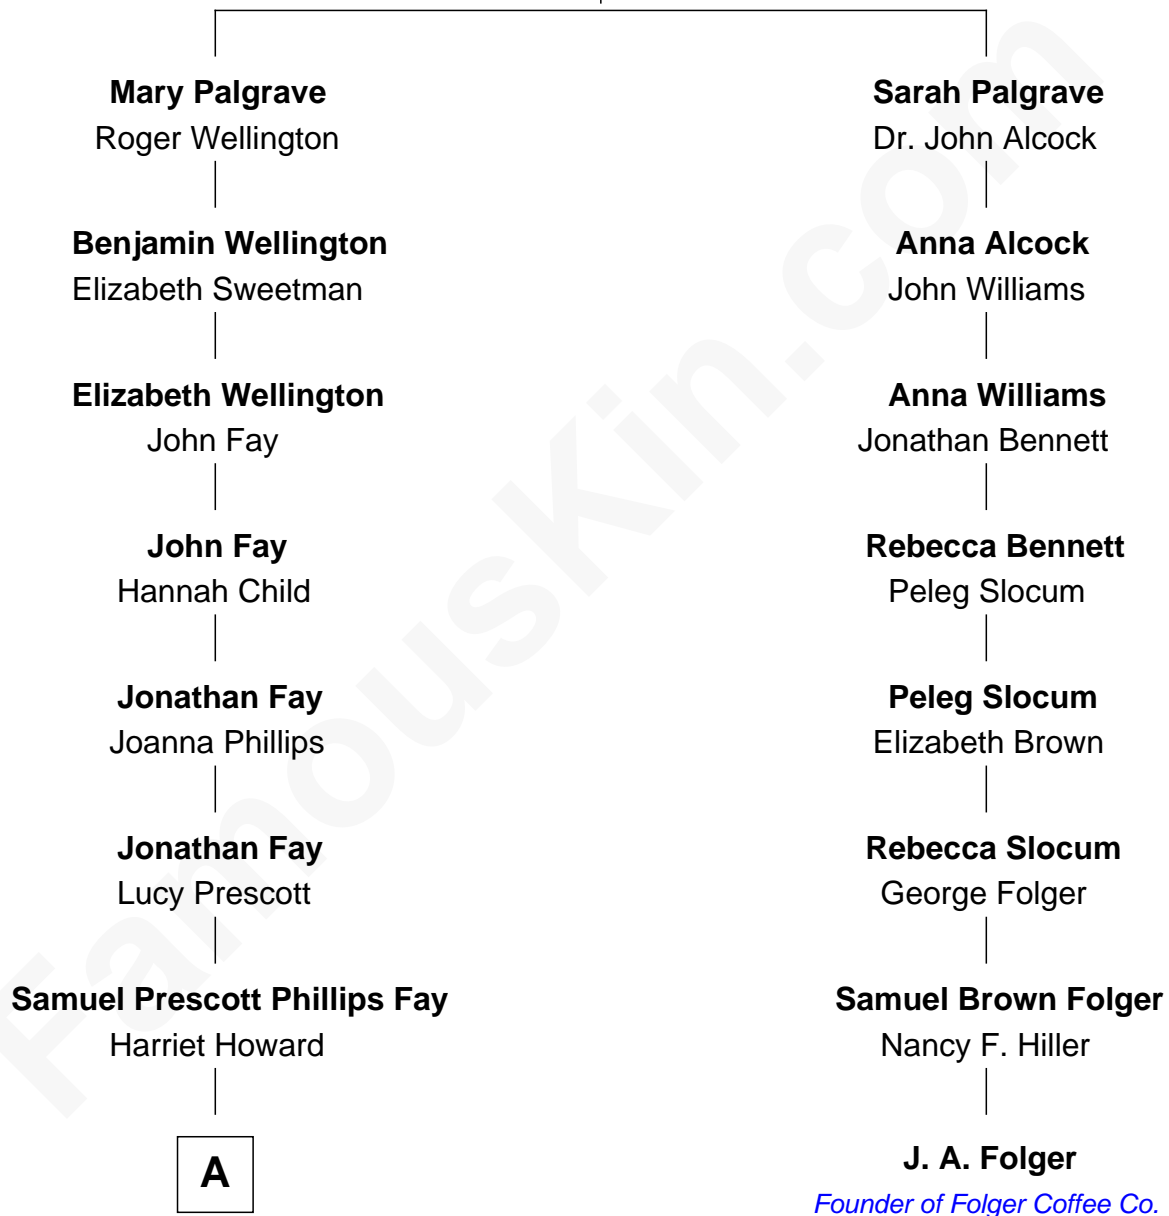

FamousKin.com

Relationship Chart of

Jeb Bush

43rd Governor of Florida

7th cousin 5 times removed of

J. A. Folger

Founder of Folger Coffee Company

Dr. Richard Palgrave

Anna - - - - -

A

—
Samuel Howard Fay
Susan Montfort Shellman

—
Harriet Eleanor Fay
Rev. James Smith Bush

—
Samuel Prescott Bush
Flora Sheldon

—
Prescott Sheldon Bush
Dorothy Wear Walker

—
George Herbert Walker Bush
Barbara Pierce