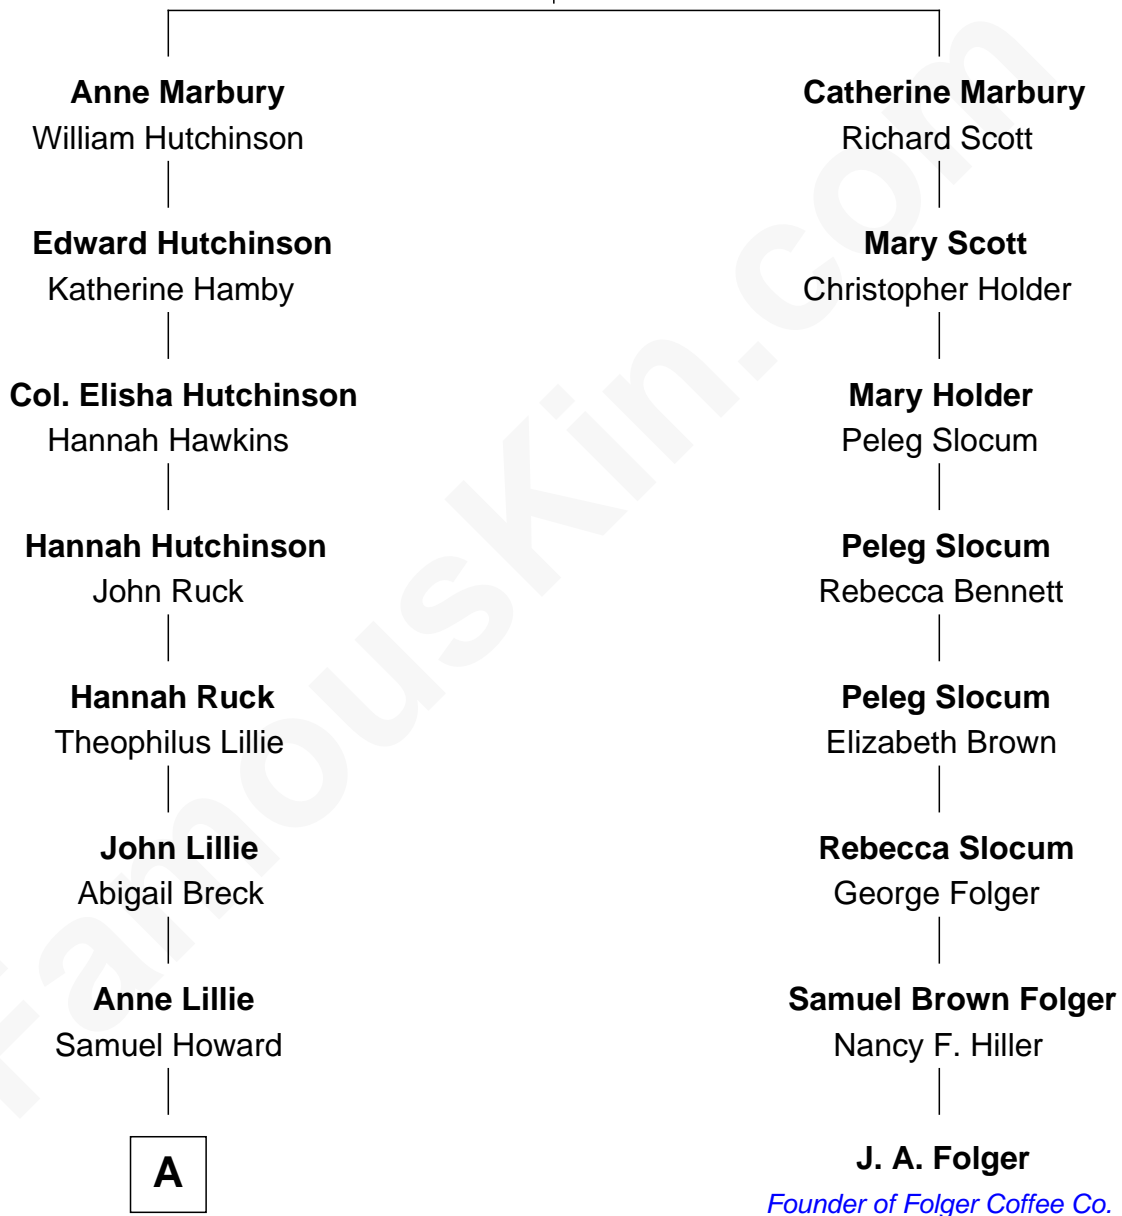

FamousKin.com Relationship Chart of

Jeb Bush

43rd Governor of Florida

7th cousin 6 times removed of

J. A. Folger

Founder of Folger Coffee Company

Rev. Francis Marbury

Bridget Dryden

FamousKin.com