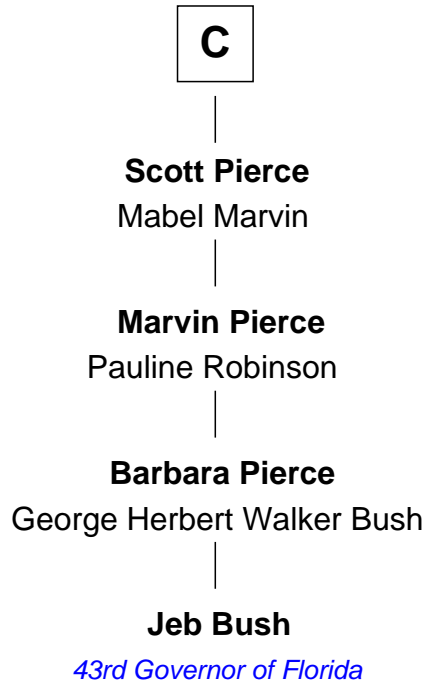

# FamousKin.com Relationship Chart of

**Jeb Bush**

*43rd Governor of Florida*

15th cousin 5 times removed of

**Eli Whitney**

*Inventor of the Cotton Gin*

**Edmund Fitzalan**

Alice de Warenne

**Richard Fitzalan**  
Eleanor Plantagenet

**John Fitzalan**  
Eleanor Maltravers

**Joan Fitzalan**  
Sir William Echyngham

**Joan Echyngham**  
Sir John Bayntun

**Henry Bayntun**  
-----

**Jane Bayntun**  
Thomas Prowse

**Mary Prowse**  
John Gye

**A**

**Richard Fitzalan**  
Eleanor Plantagenet

**Sir Richard Fitzalan**  
Elizabeth de Bohun

**Elizabeth Fitzalan**  
Sir Robert Goushill

**Elizabeth Goushill**  
Sir Robert Wingfield

**Elizabeth Wingfield**  
Sir William Brandon

**Eleanor Brandon**  
John Glemham

**Anne Glemham**  
Henry Palgrave

**B**

FamousKin.com