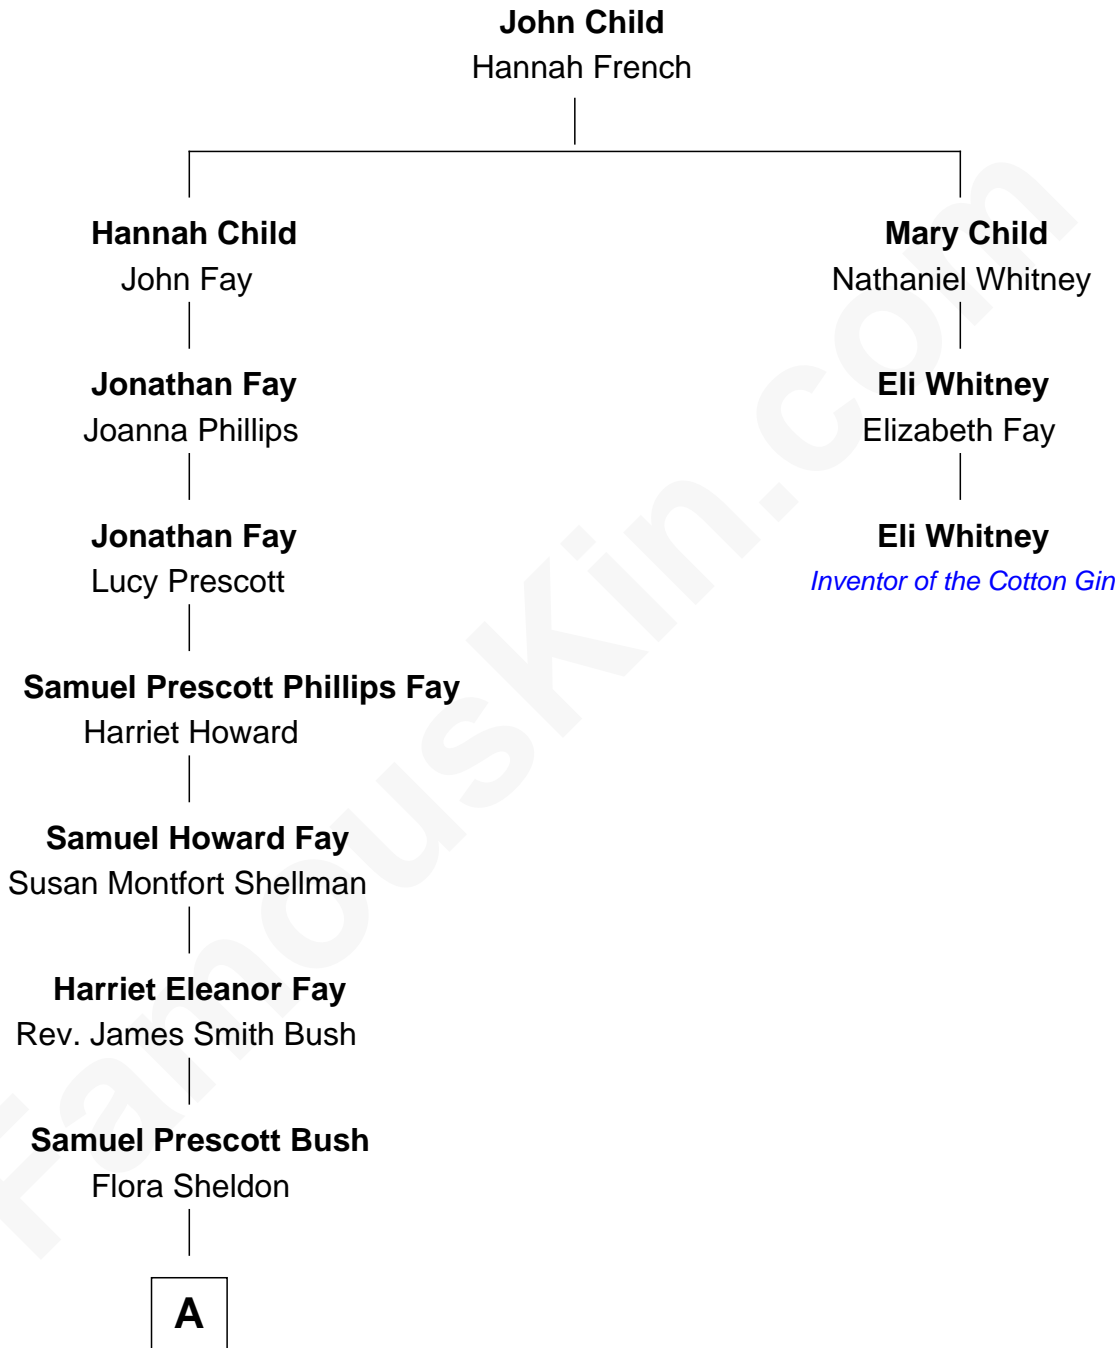

# FamousKin.com Relationship Chart of

**Jeb Bush**

*43rd Governor of Florida*

2nd cousin 7 times removed of

**Eli Whitney**

*Inventor of the Cotton Gin*

**A**

—  
**Prescott Sheldon Bush**

Dorothy Wear Walker

—  
**George Herbert Walker Bush**

Barbara Pierce

—  
**Jeb Bush**

*43rd Governor of Florida*

FamousKin.com