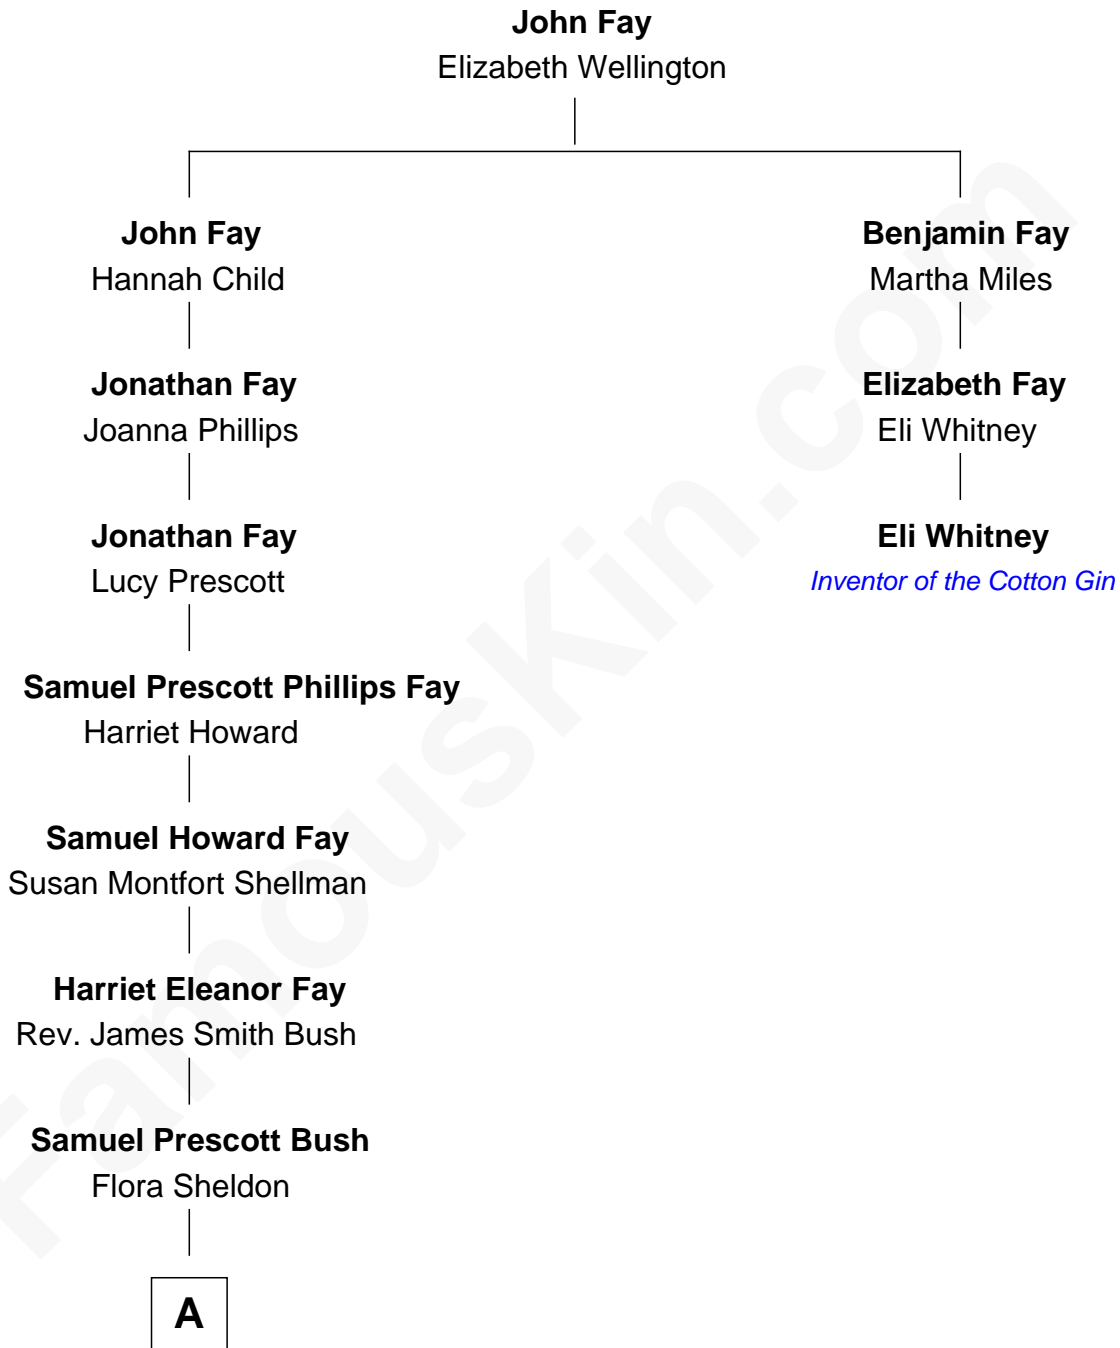

FamousKin.com Relationship Chart of

Jeb Bush

43rd Governor of Florida

2nd cousin 7 times removed of

Eli Whitney

Inventor of the Cotton Gin

A

—
Prescott Sheldon Bush

Dorothy Wear Walker

—
George Herbert Walker Bush

Barbara Pierce

—
Jeb Bush

43rd Governor of Florida

FamousKin.com