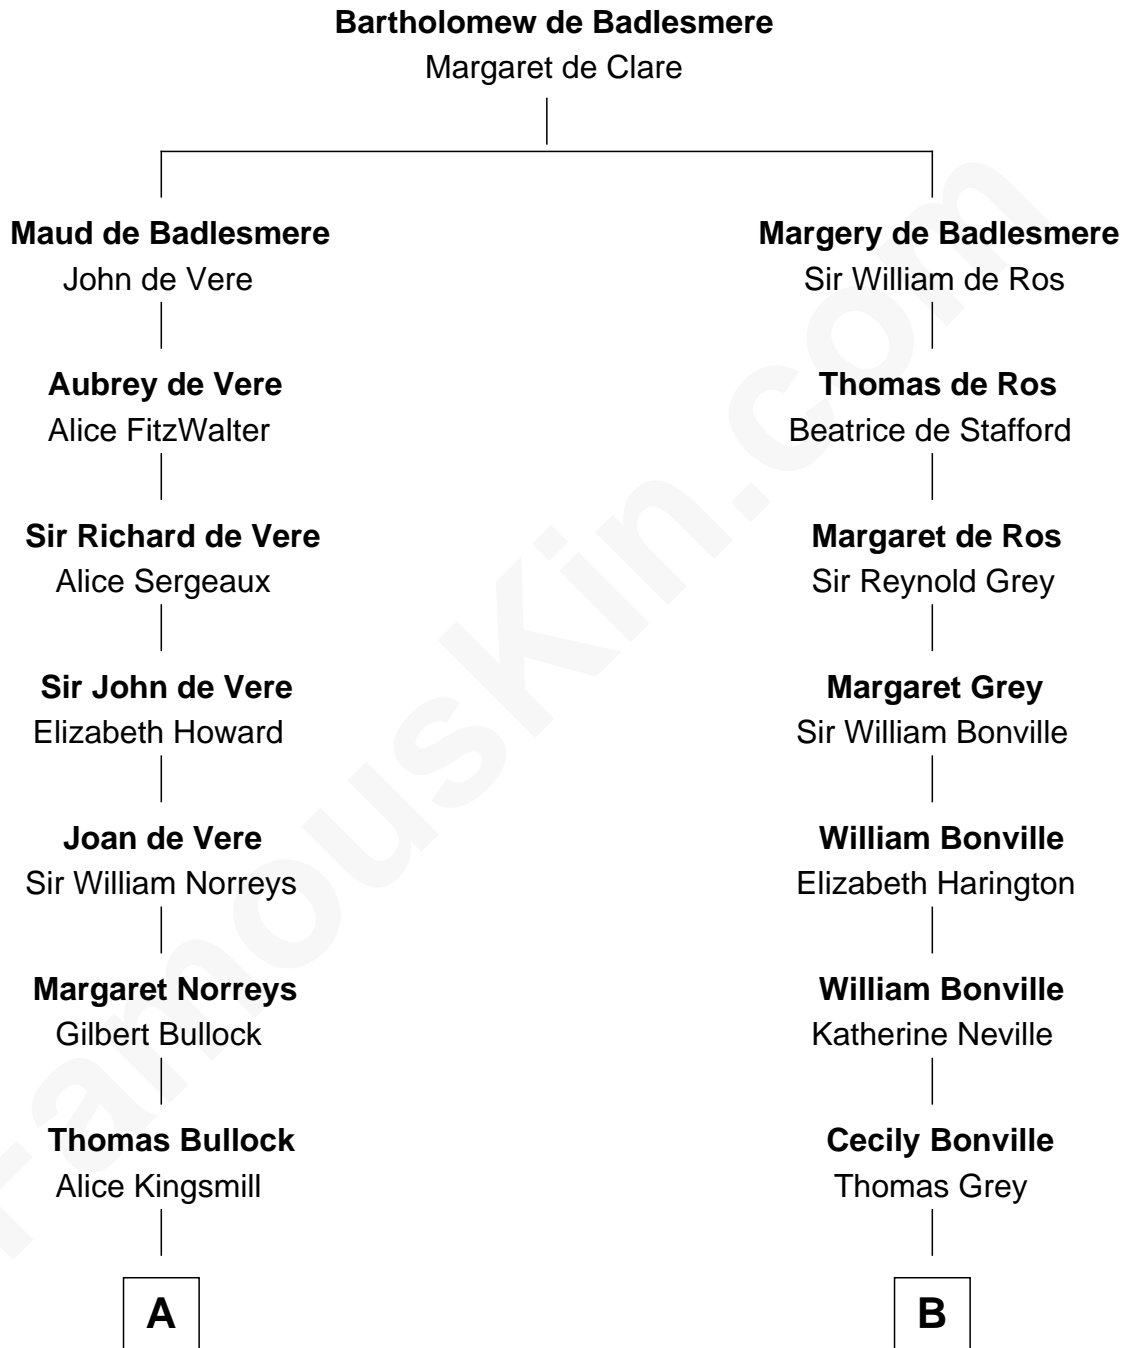

## Relationship Chart of

### Jeb Bush

43rd Governor of Florida

19th cousin 2 times removed of

### Dr. H. H. Holmes

Serial Killer aka "Devil in the White City"

**C**

**Harriet Eleanor Fay**  
Rev. James Smith Bush

**Samuel Prescott Bush**  
Flora Sheldon

**Prescott Sheldon Bush**  
Dorothy Wear Walker