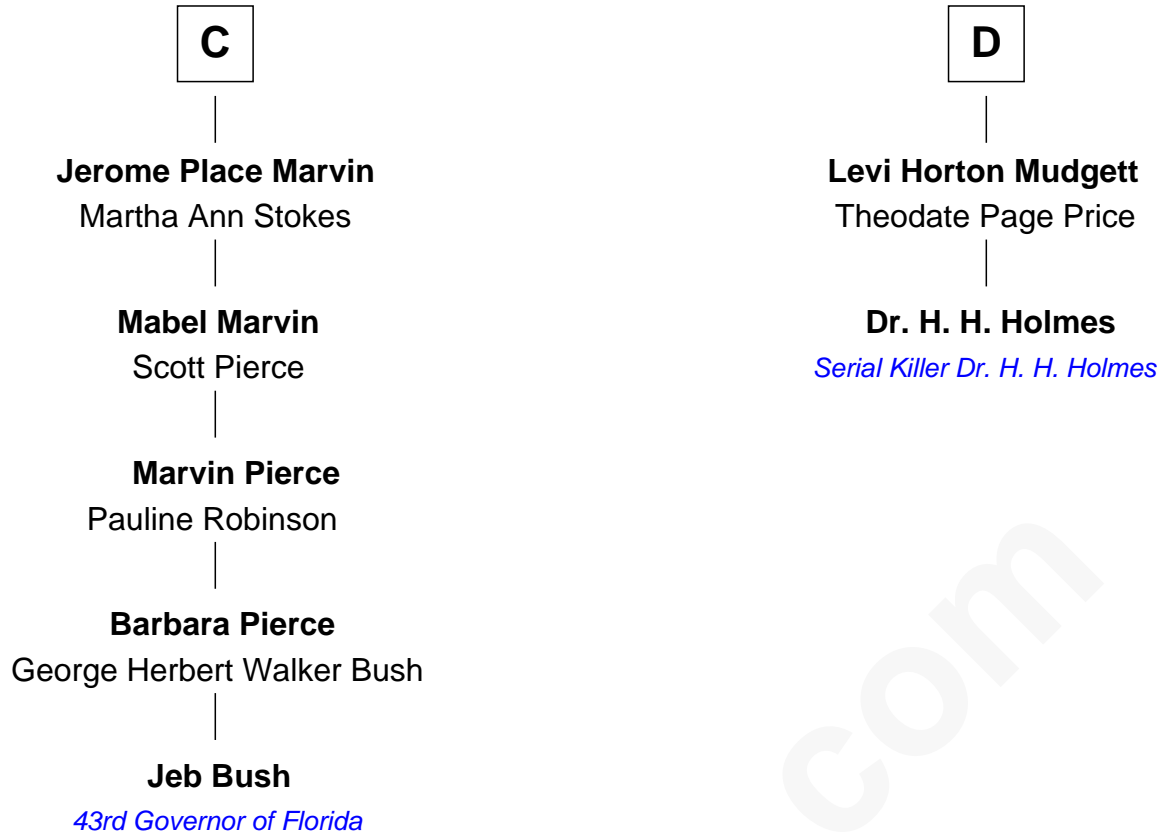

FamousKin.com

Relationship Chart of

Jeb Bush

43rd Governor of Florida

18th cousin 3 times removed of

Dr. H. H. Holmes

Serial Killer aka "Devil in the White City"

FamousKin.com