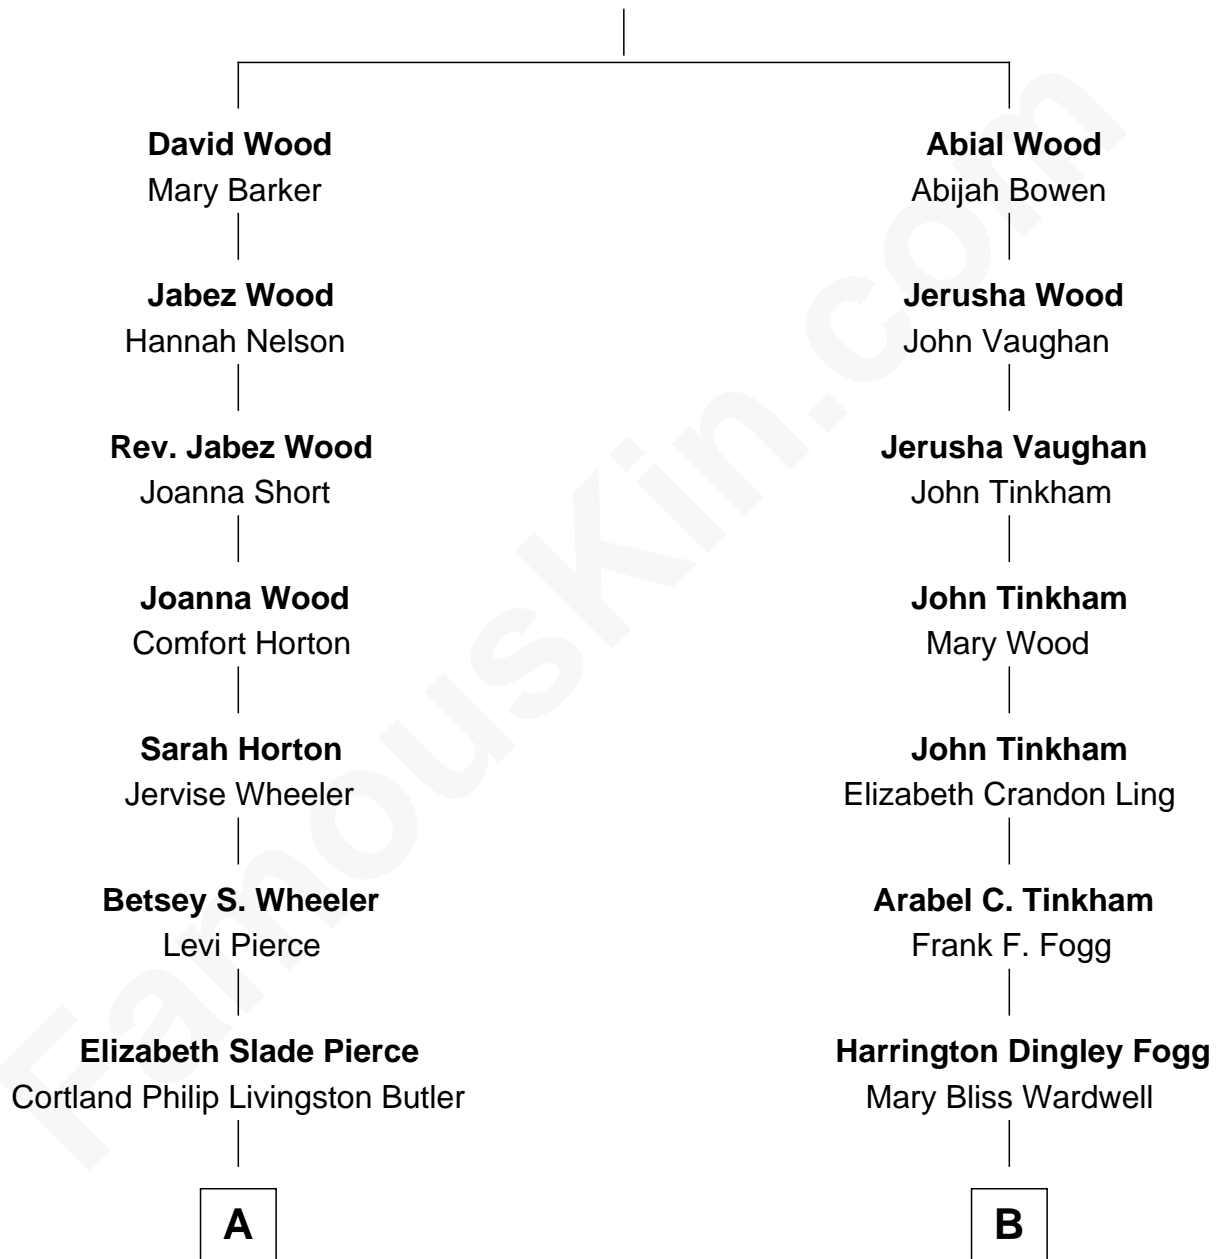

FamousKin.com Relationship Chart of

Jeb Bush

43rd Governor of Florida

9th cousin 2 times removed of

Scott Foley

TV, Stage and Movie Actor

Henry Wood

Abigail Jenny

A

Mary Elizabeth Butler
Robert Emmet Sheldon

Flora Sheldon
Samuel Prescott Bush

Prescott Sheldon Bush
Dorothy Wear Walker

George Herbert Walker Bush
Barbara Pierce

Jeb Bush
43rd Governor of Florida

B

Evelyn M. Fogg
Earl Hugh Foley