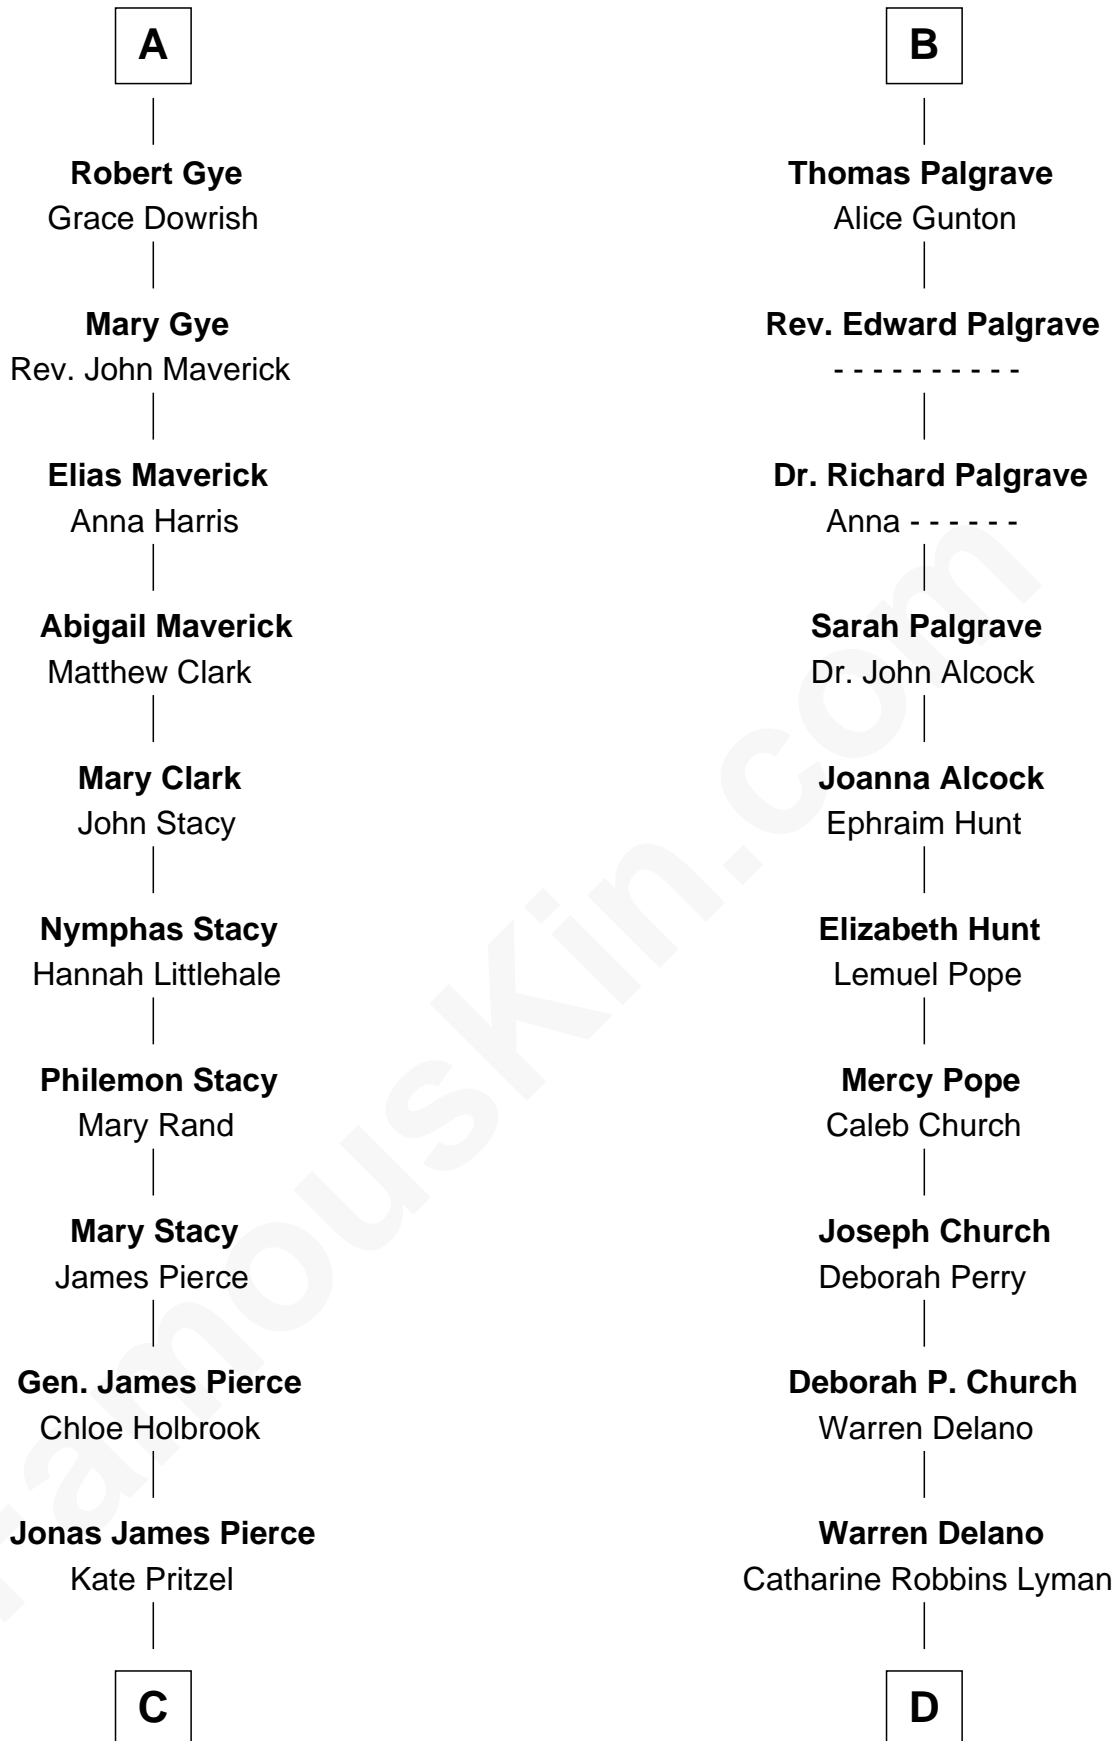

FamousKin.com Relationship Chart of

Jeb Bush

43rd Governor of Florida

18th cousin 2 times removed of

Franklin D. Roosevelt

32nd U.S. President

Henry Plantagenet
Maud de Chaworth

FamousKin.com