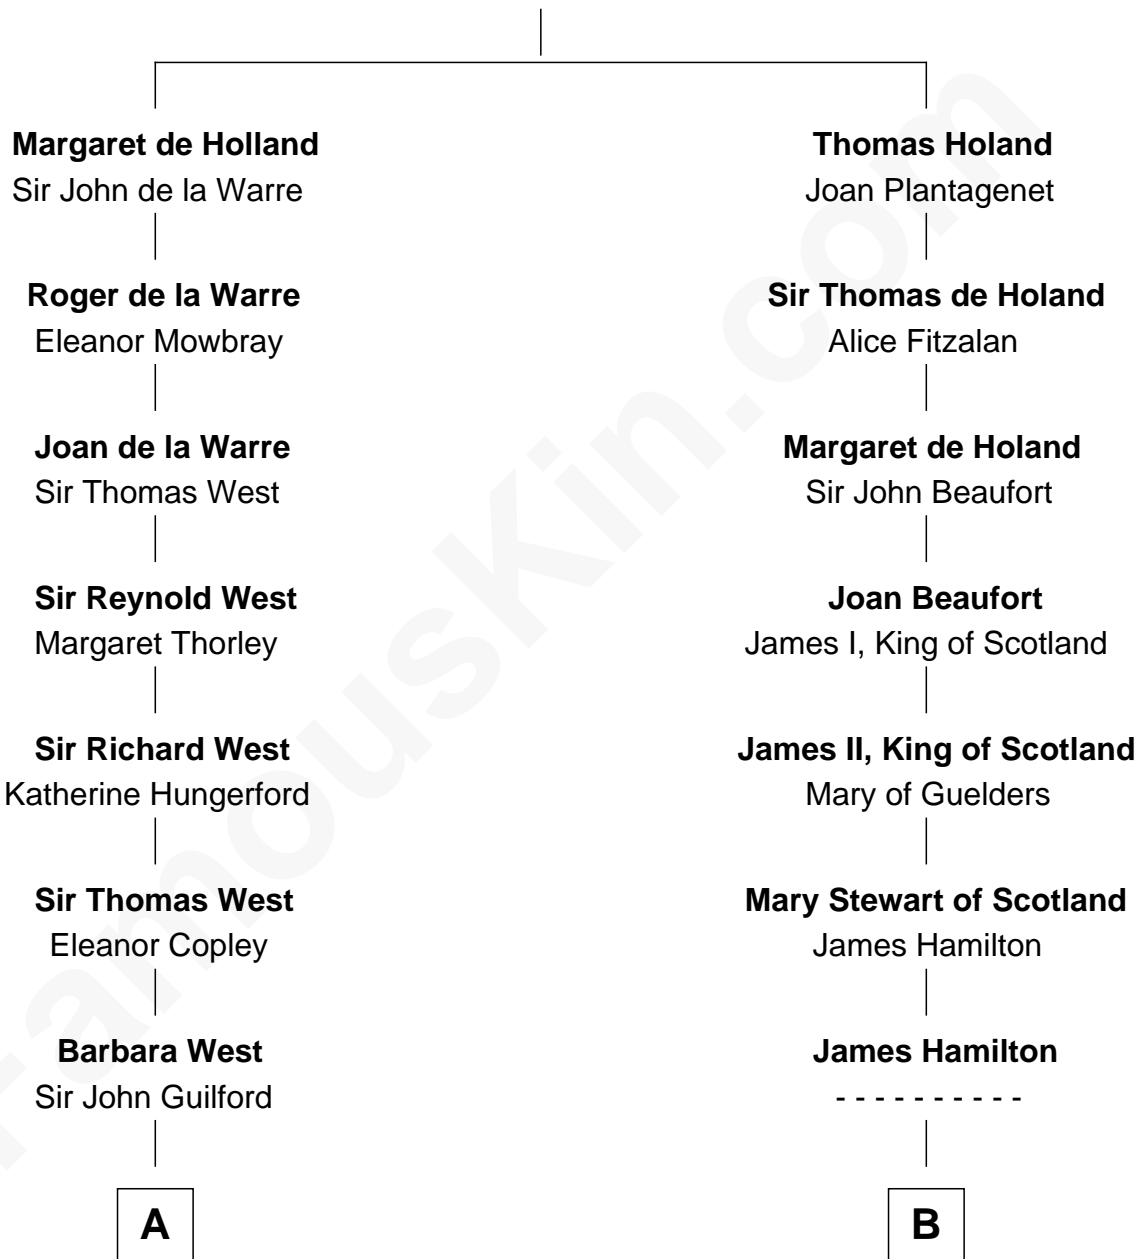

FamousKin.com Relationship Chart of

Jeb Bush

43rd Governor of Florida

21st cousin of

Franklin D. Roosevelt

32nd U.S. President

Sir Robert de Holland

Maude la Zouche

C

Harriet Eleanor Fay
Rev. James Smith Bush

Samuel Prescott Bush
Flora Sheldon

Prescott Sheldon Bush
Dorothy Wear Walker

George Herbert Walker Bush
Barbara Pierce

Jeb Bush
43rd Governor of Florida

D

Elizabeth Murray
Edward Hutchinson Robbins

Anne Jean Robbins
Judge Joseph Lyman

Catharine Robbins Lyman
Warren Delano

Sara Delano
James Roosevelt

Franklin D. Roosevelt
32nd U.S. President