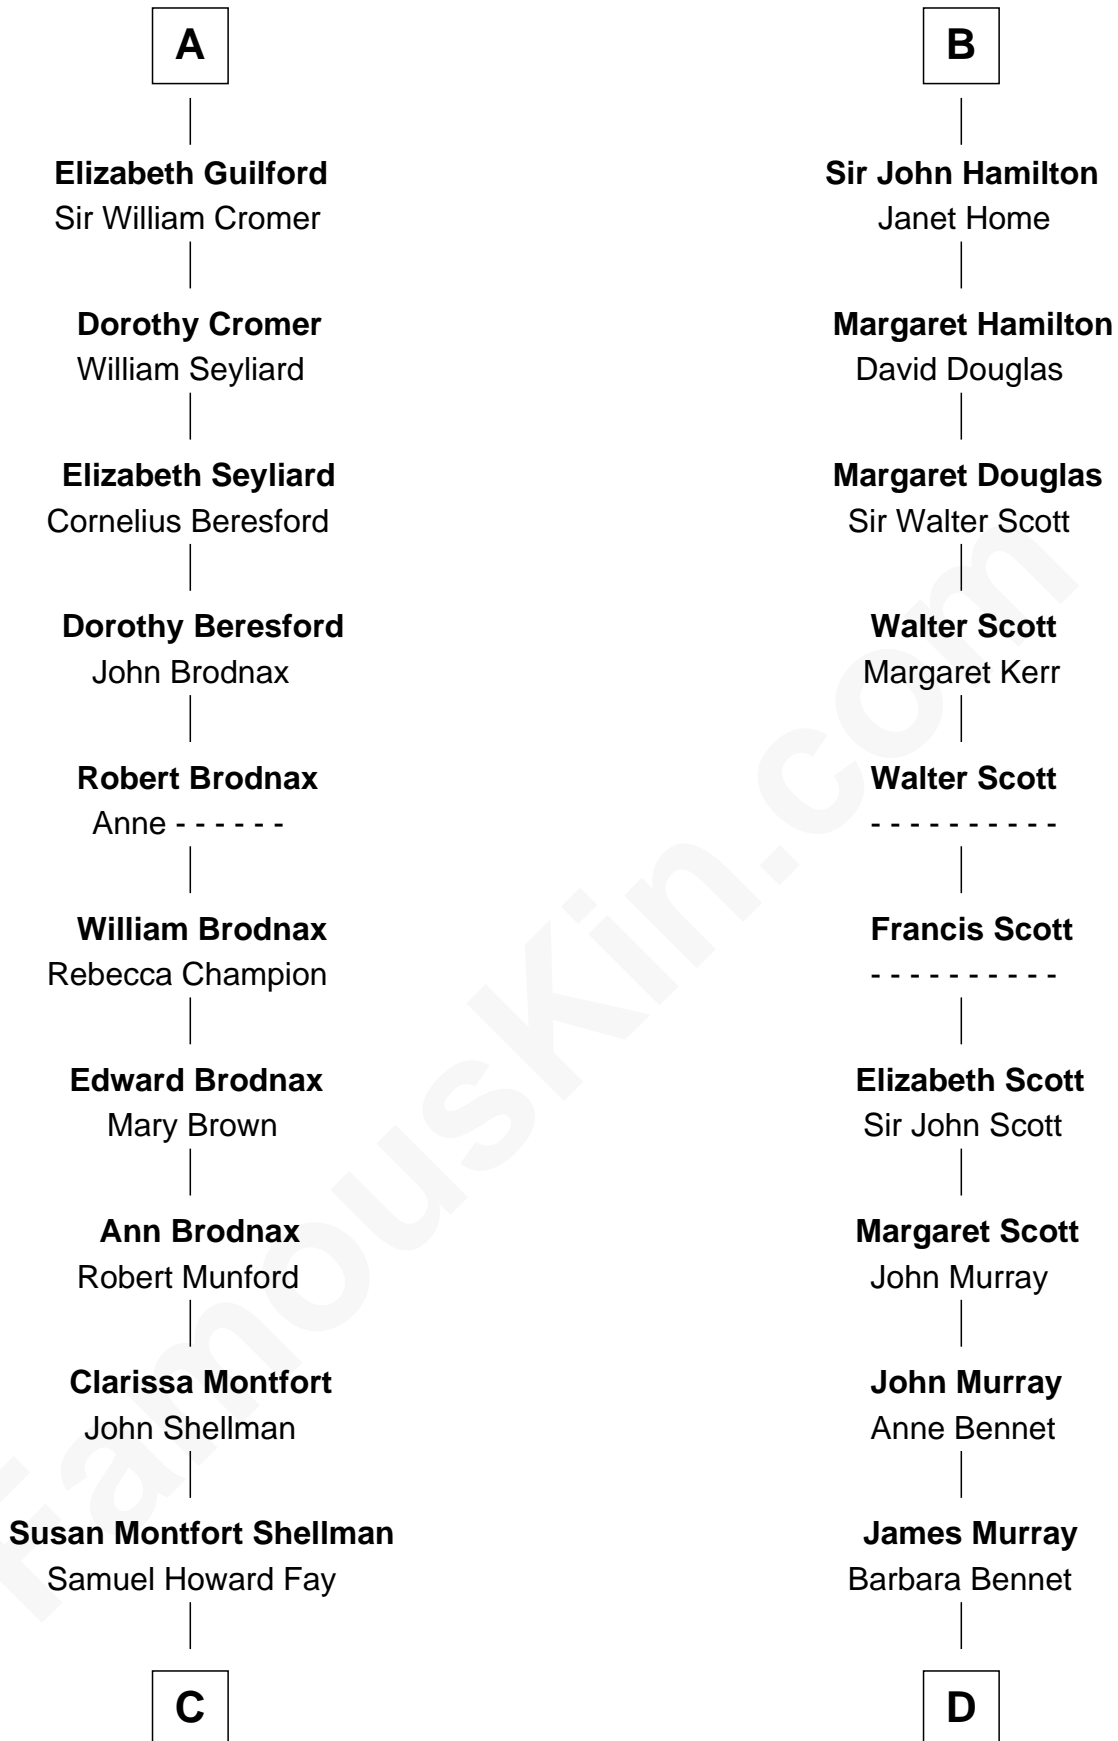

FamousKin.com Relationship Chart of

Jeb Bush

43rd Governor of Florida

21st cousin of

Franklin D. Roosevelt

32nd U.S. President

Sir Robert de Holland

Maude la Zouche