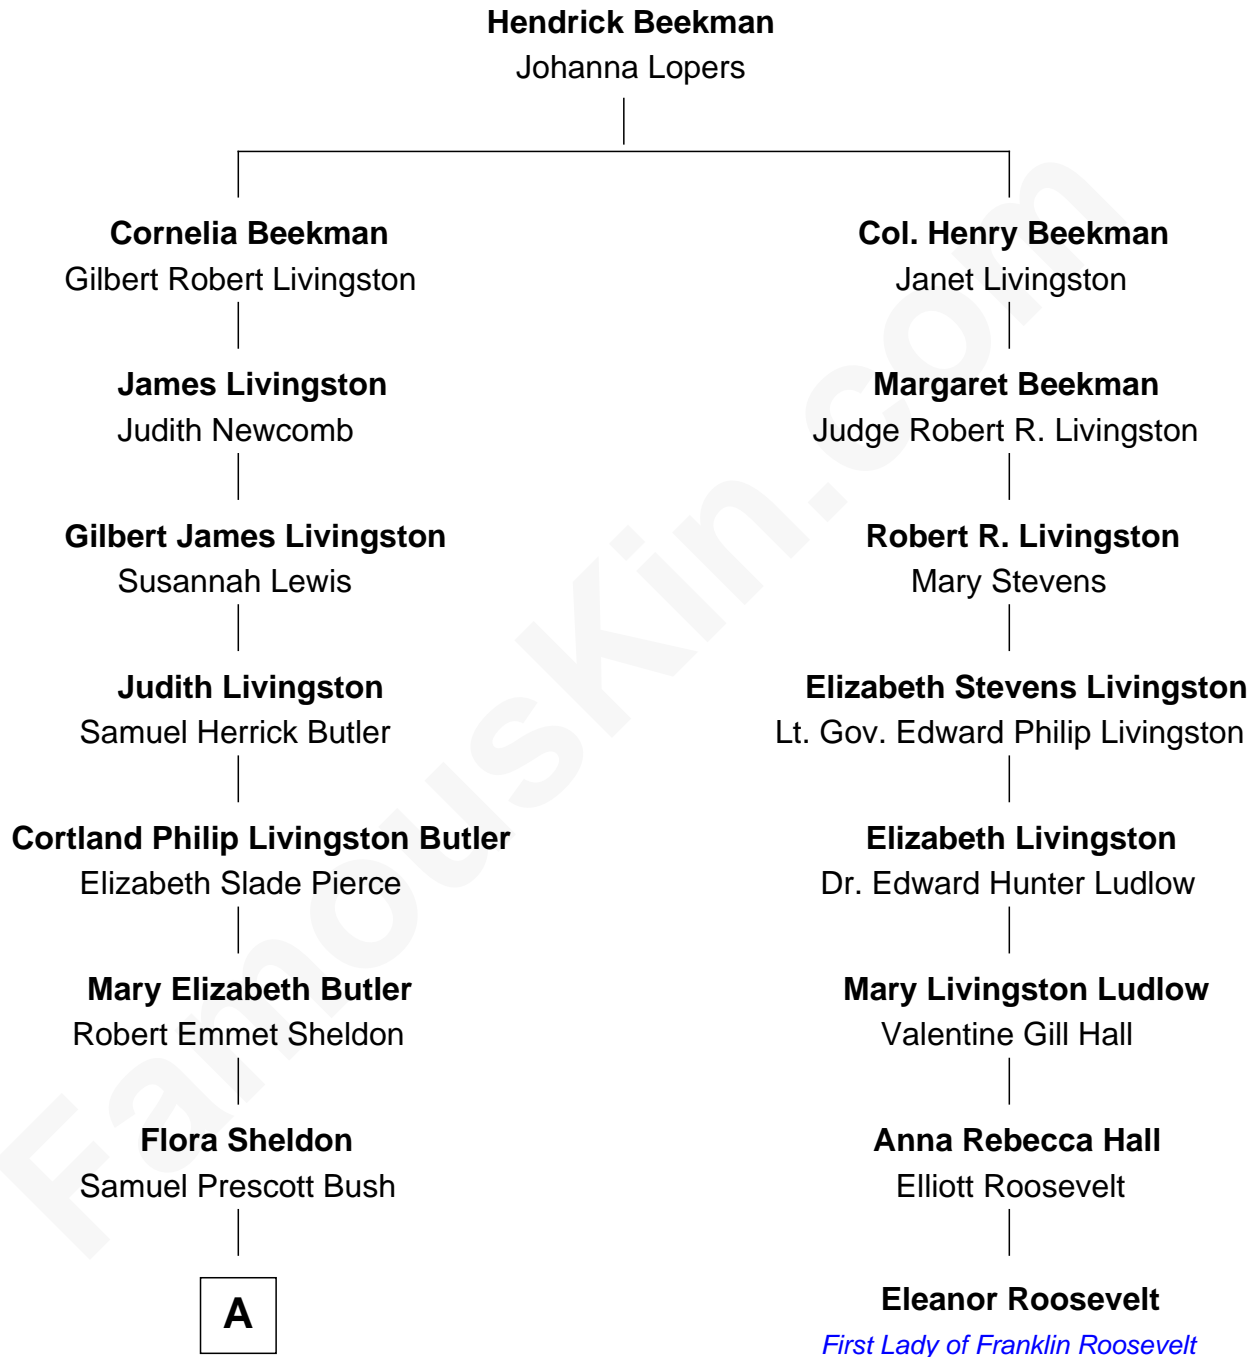

FamousKin.com

Relationship Chart of

Jeb Bush

43rd Governor of Florida

7th cousin 2 times removed of

Eleanor Roosevelt

First Lady of President Franklin D. Roosevelt

A

—
Prescott Sheldon Bush

Dorothy Wear Walker

—
George Herbert Walker Bush

Barbara Pierce

—
Jeb Bush

43rd Governor of Florida

FamousKin.com