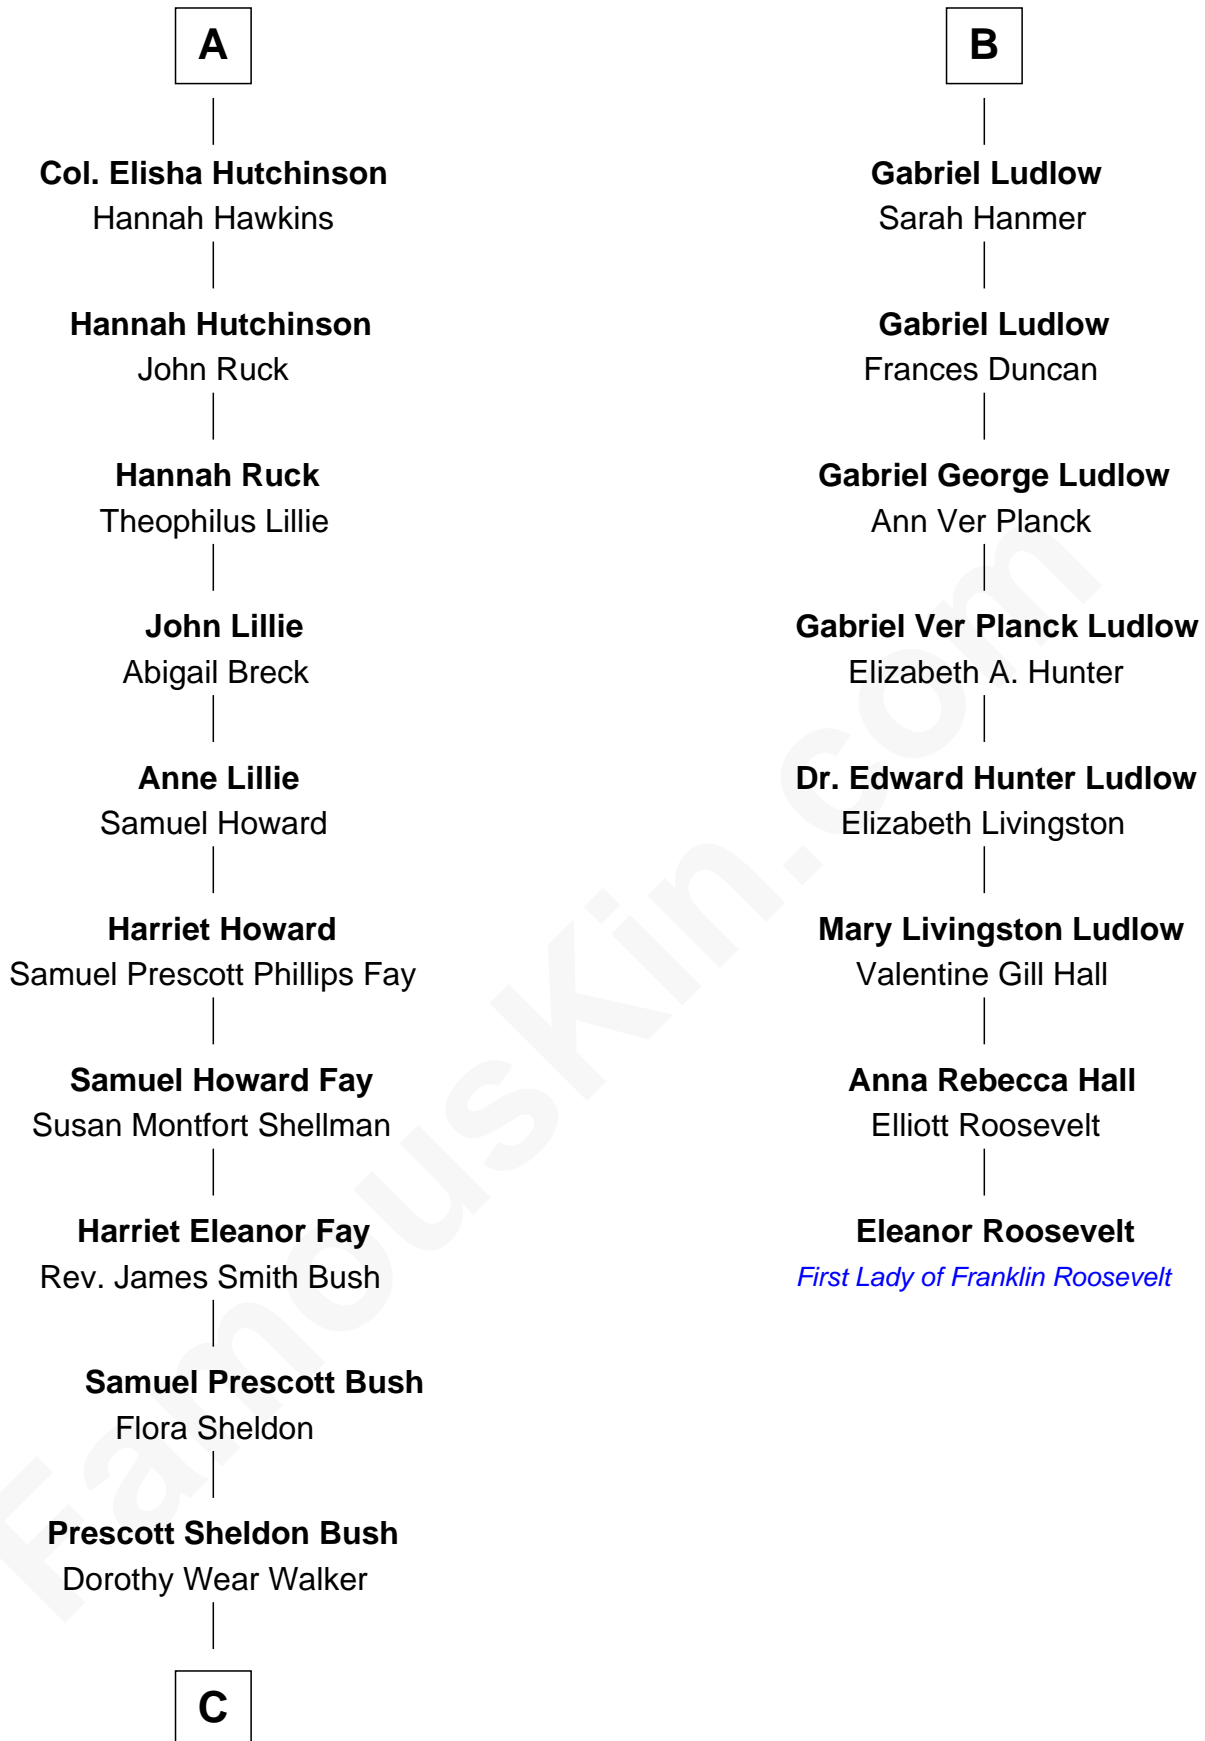

FamousKin.com

Relationship Chart of

Jeb Bush

43rd Governor of Florida

14th cousin 4 times removed of

Eleanor Roosevelt

First Lady of President Franklin D. Roosevelt

C

George Herbert Walker Bush

Barbara Pierce

Jeb Bush

43rd Governor of Florida

FamousKin.com