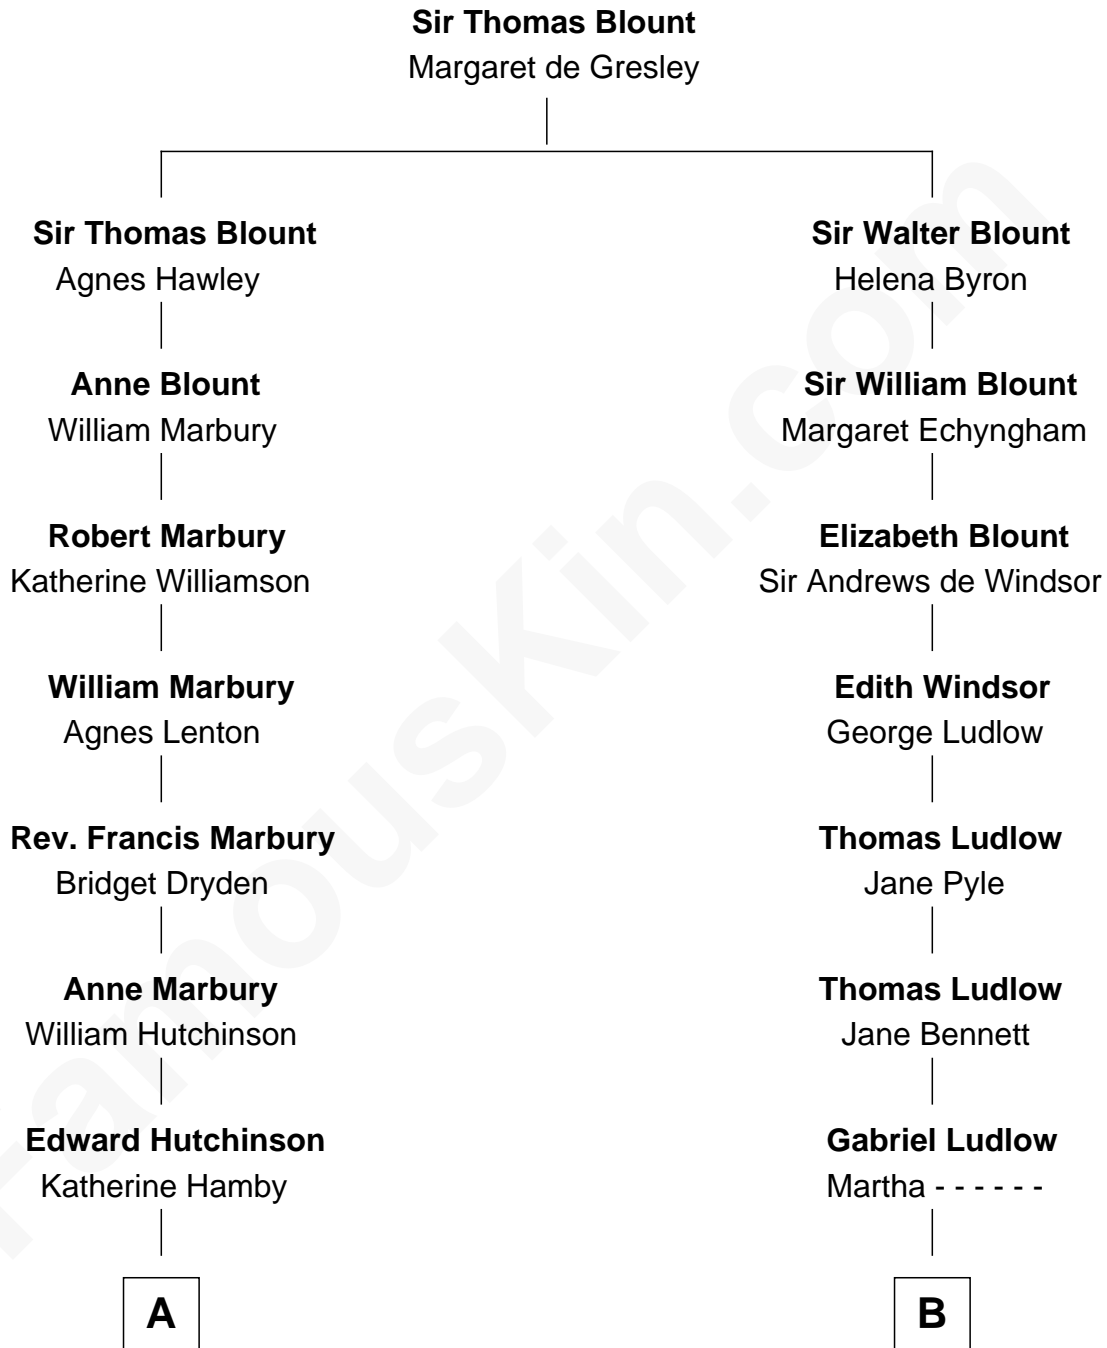

FamousKin.com

Relationship Chart of

Jeb Bush

43rd Governor of Florida

14th cousin 4 times removed of

Eleanor Roosevelt

First Lady of President Franklin D. Roosevelt

C

George Herbert Walker Bush

Barbara Pierce

Jeb Bush

43rd Governor of Florida

FamousKin.com