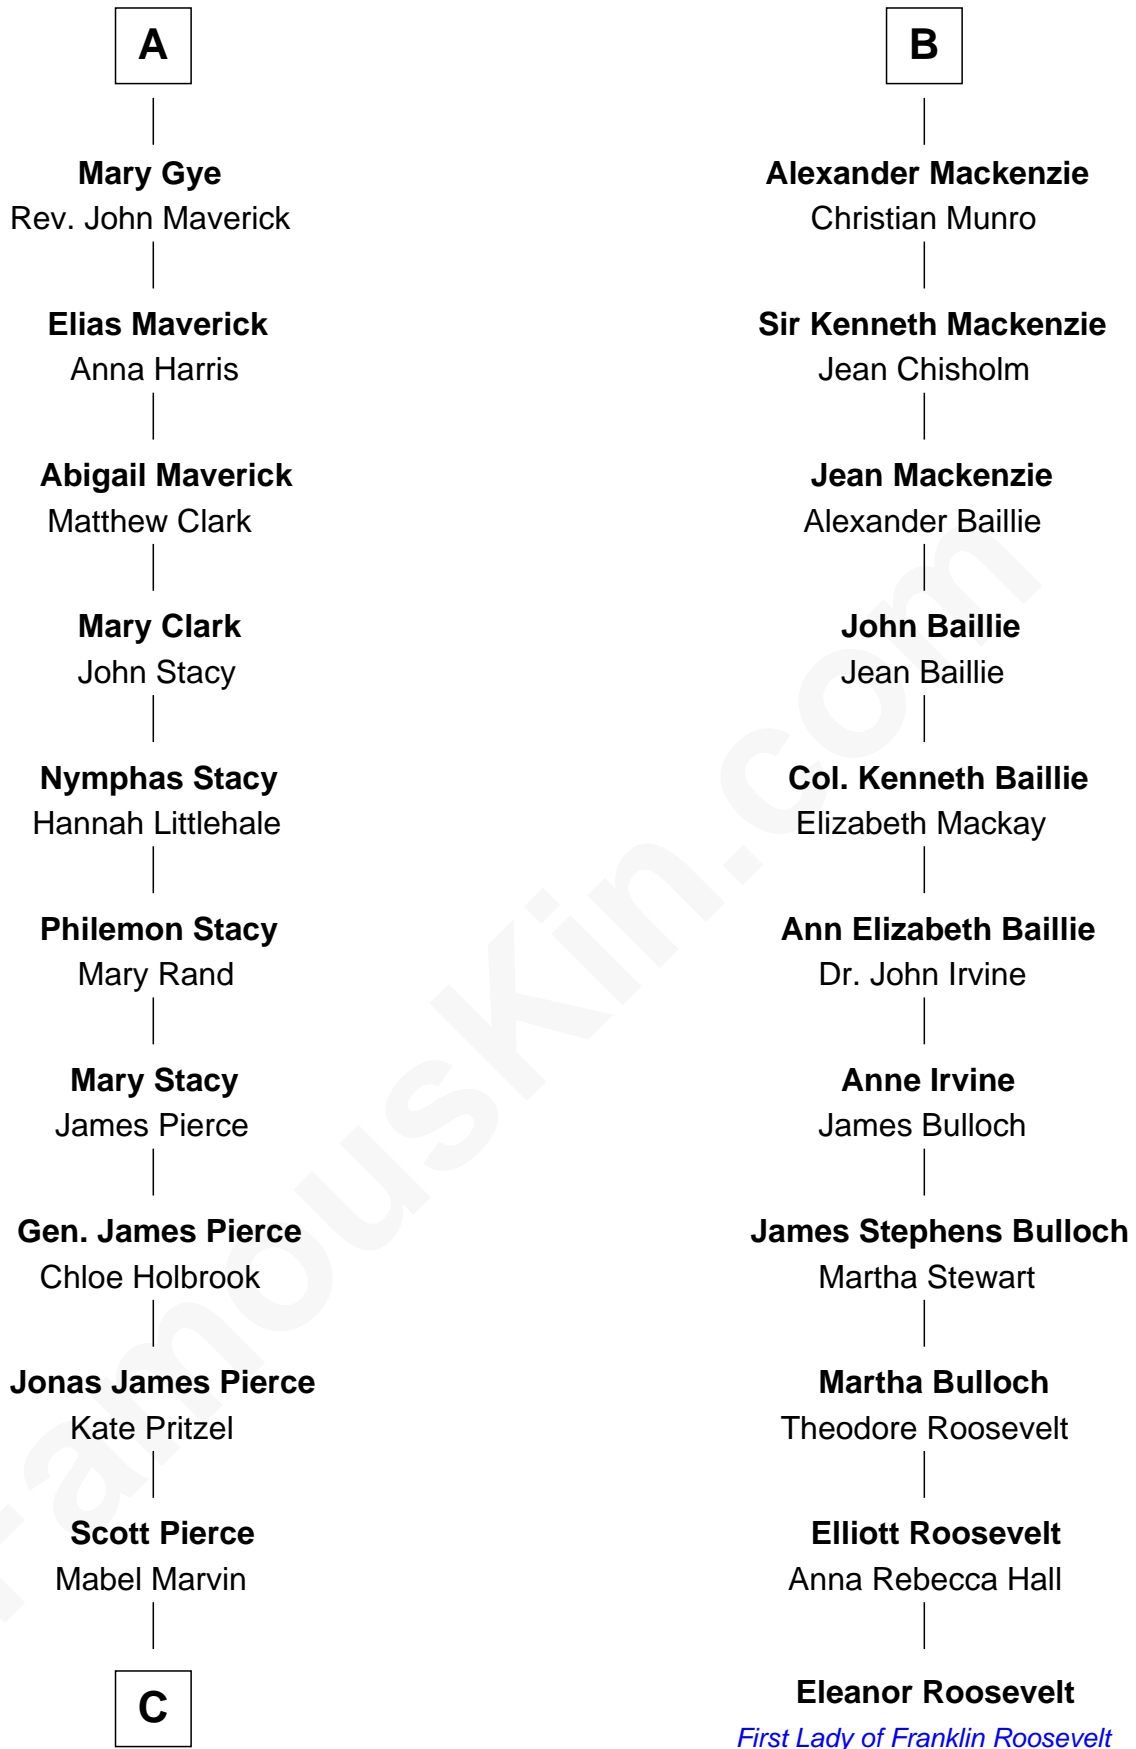

FamousKin.com Relationship Chart of

Jeb Bush

43rd Governor of Florida

17th cousin 2 times removed of

Eleanor Roosevelt

First Lady of President Franklin D. Roosevelt

Richard Fitzalan
Eleanor Plantagenet

C

—
Marvin Pierce
Pauline Robinson

—
Barbara Pierce
George Herbert Walker Bush

—
Jeb Bush
43rd Governor of Florida

FamousKin.com