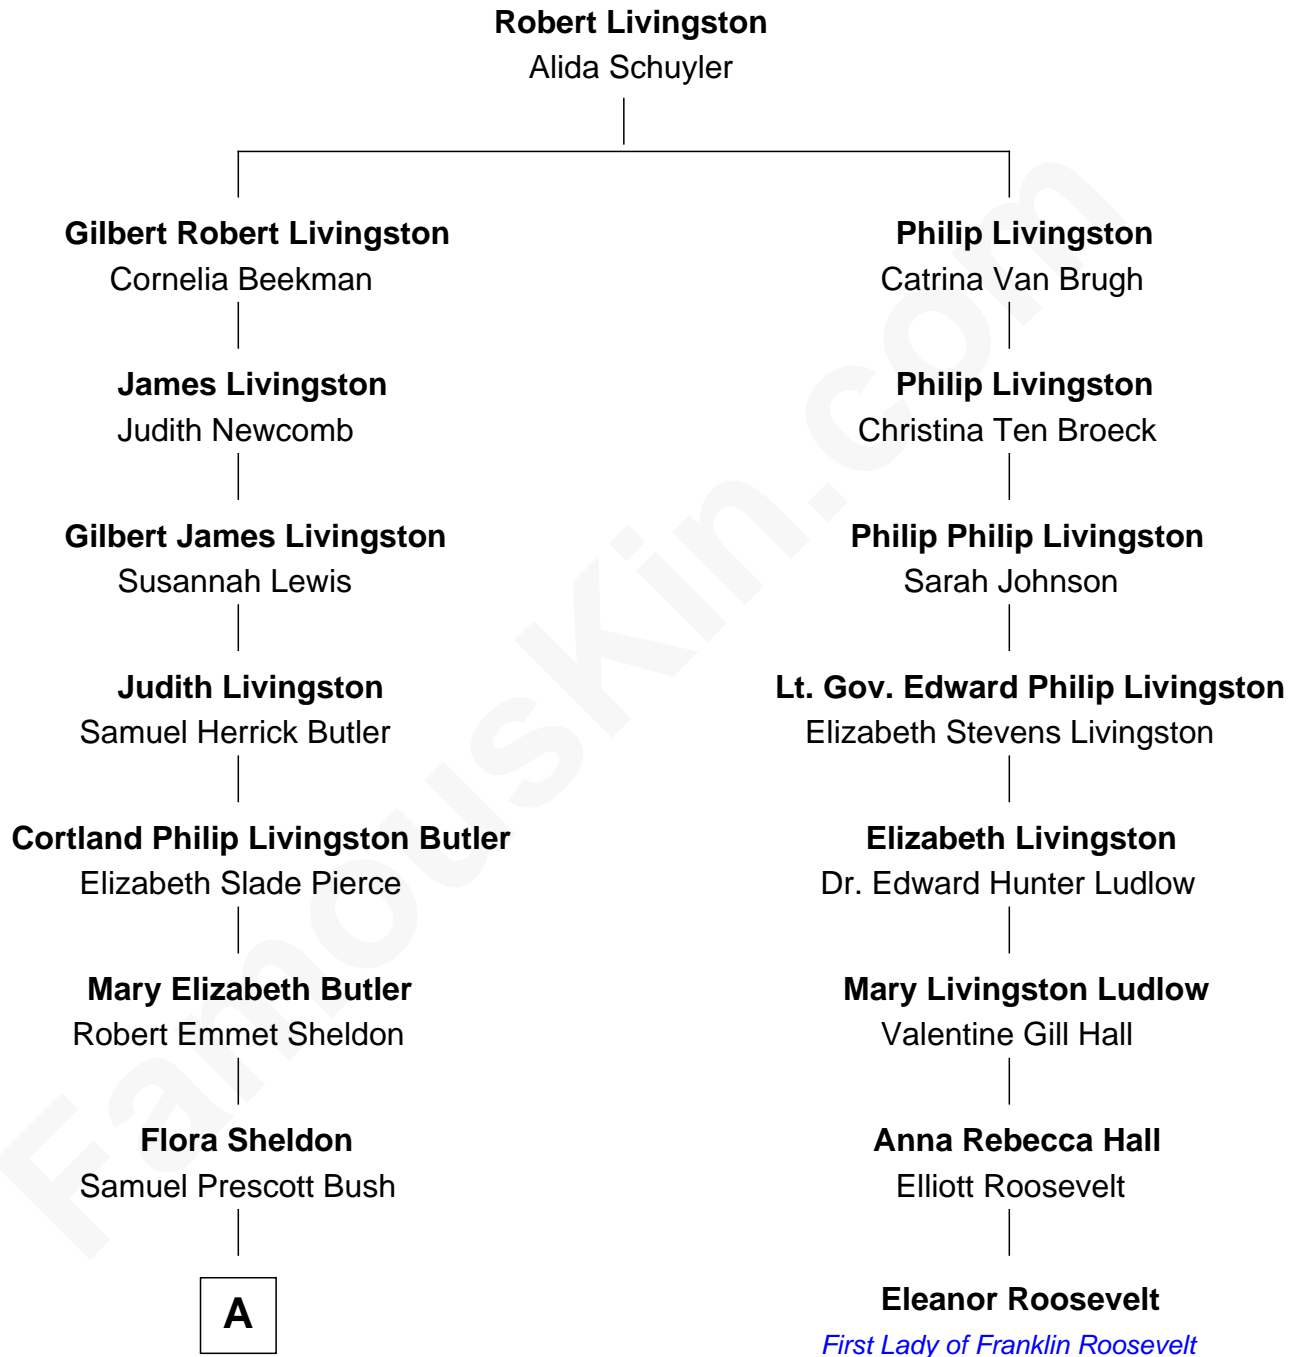

FamousKin.com

Relationship Chart of

Jeb Bush

43rd Governor of Florida

7th cousin 2 times removed of

Eleanor Roosevelt

First Lady of President Franklin D. Roosevelt

A

—
Prescott Sheldon Bush

Dorothy Wear Walker

—
George Herbert Walker Bush

Barbara Pierce

—
Jeb Bush

43rd Governor of Florida

FamousKin.com