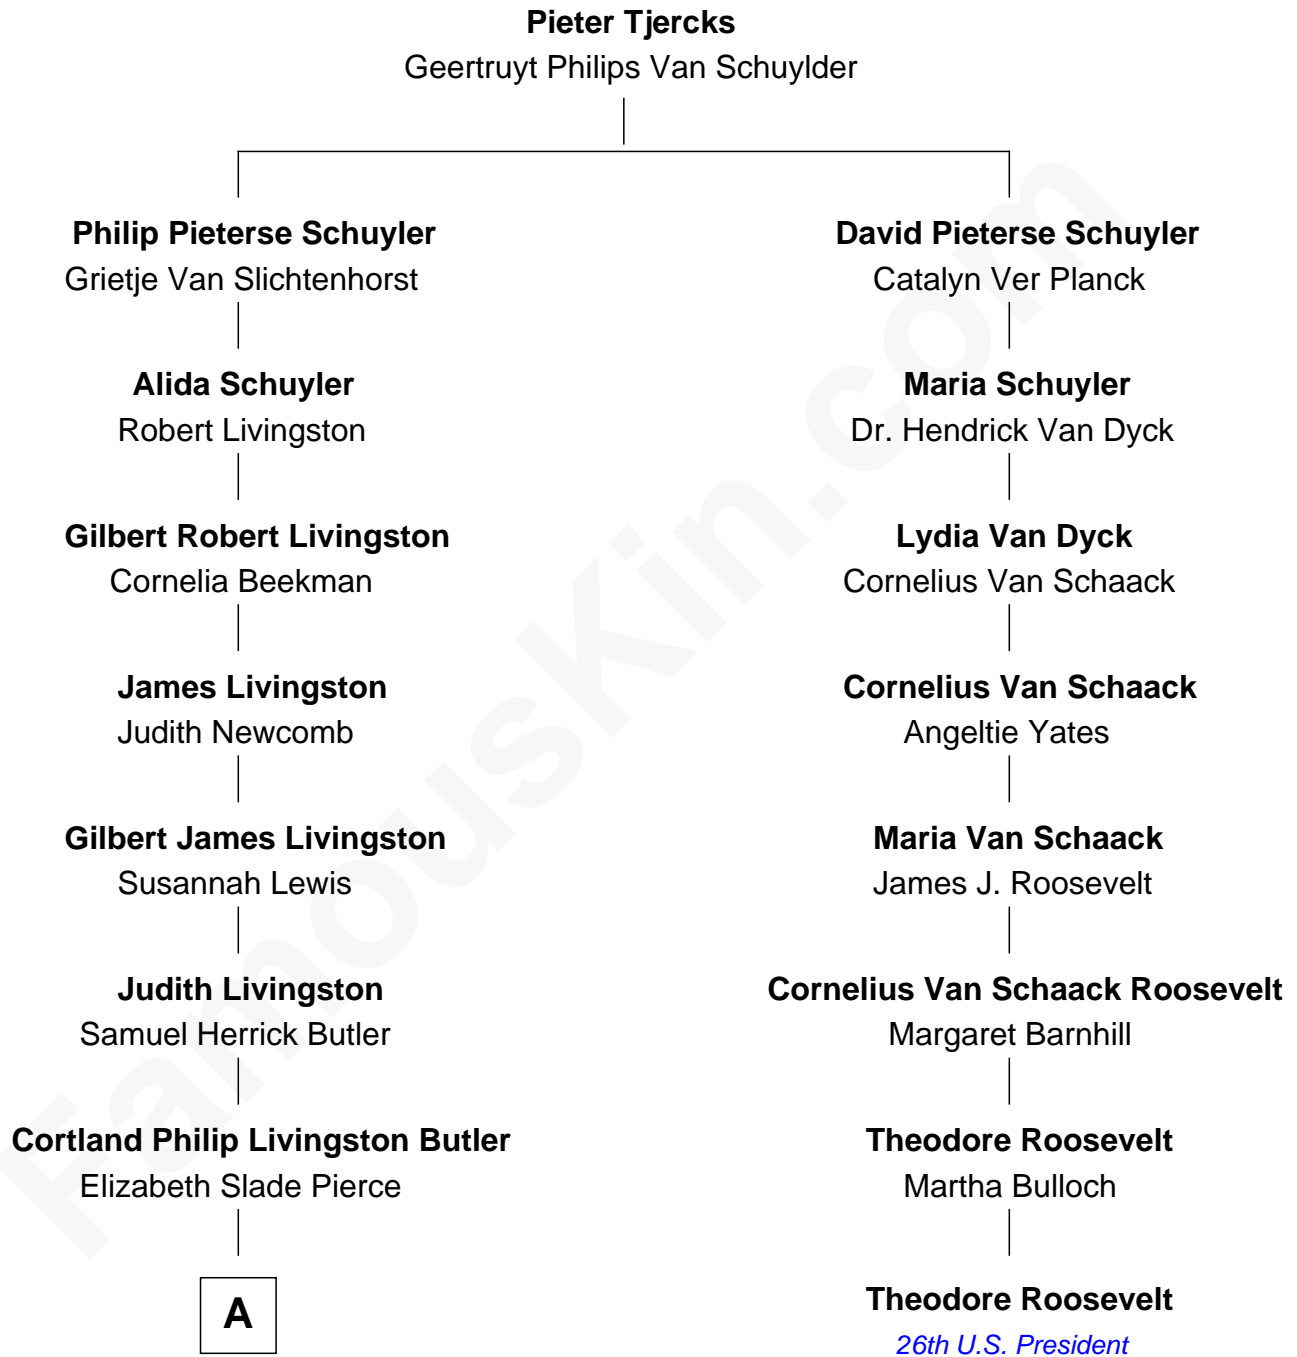

# FamousKin.com Relationship Chart of

**Jeb Bush**

*43rd Governor of Florida*

7th cousin 4 times removed of

**Theodore Roosevelt**

*26th U.S. President*

**A**

—  
**Mary Elizabeth Butler**  
Robert Emmet Sheldon

—  
**Flora Sheldon**  
Samuel Prescott Bush

—  
**Prescott Sheldon Bush**  
Dorothy Wear Walker

—  
**George Herbert Walker Bush**  
Barbara Pierce

—  
**Jeb Bush**  
*43rd Governor of Florida*

FamousKin.com