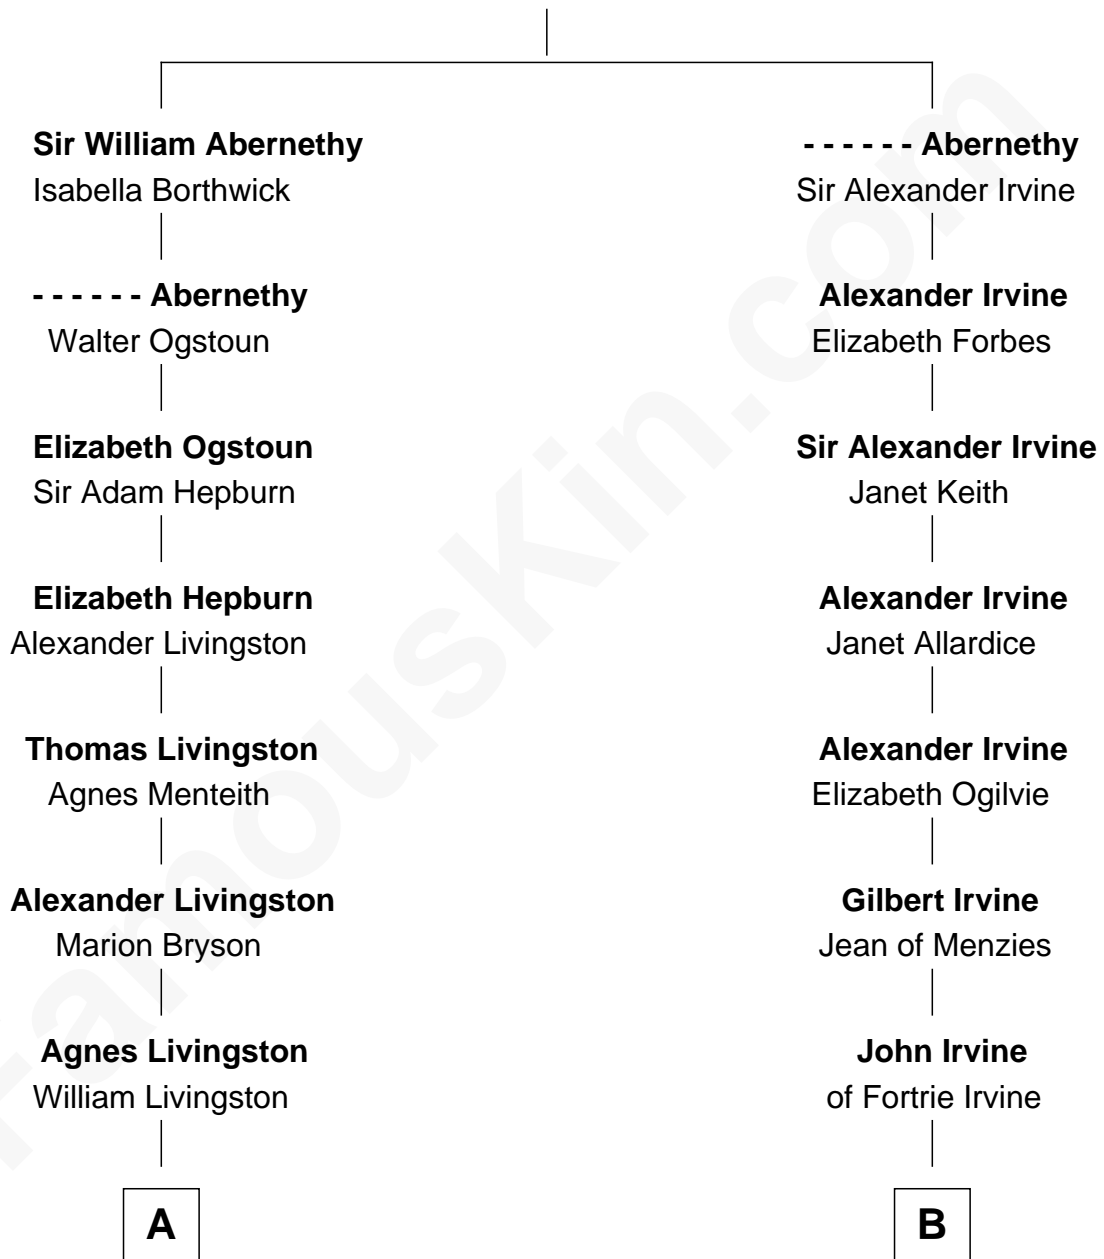

FamousKin.com

Relationship Chart of

Jeb Bush

43rd Governor of Florida

13th cousin 5 times removed of

Theodore Roosevelt
26th U.S. President

Sir Lawrence Abernethy

C

George Herbert Walker Bush

Barbara Pierce

Jeb Bush

43rd Governor of Florida

FamousKin.com