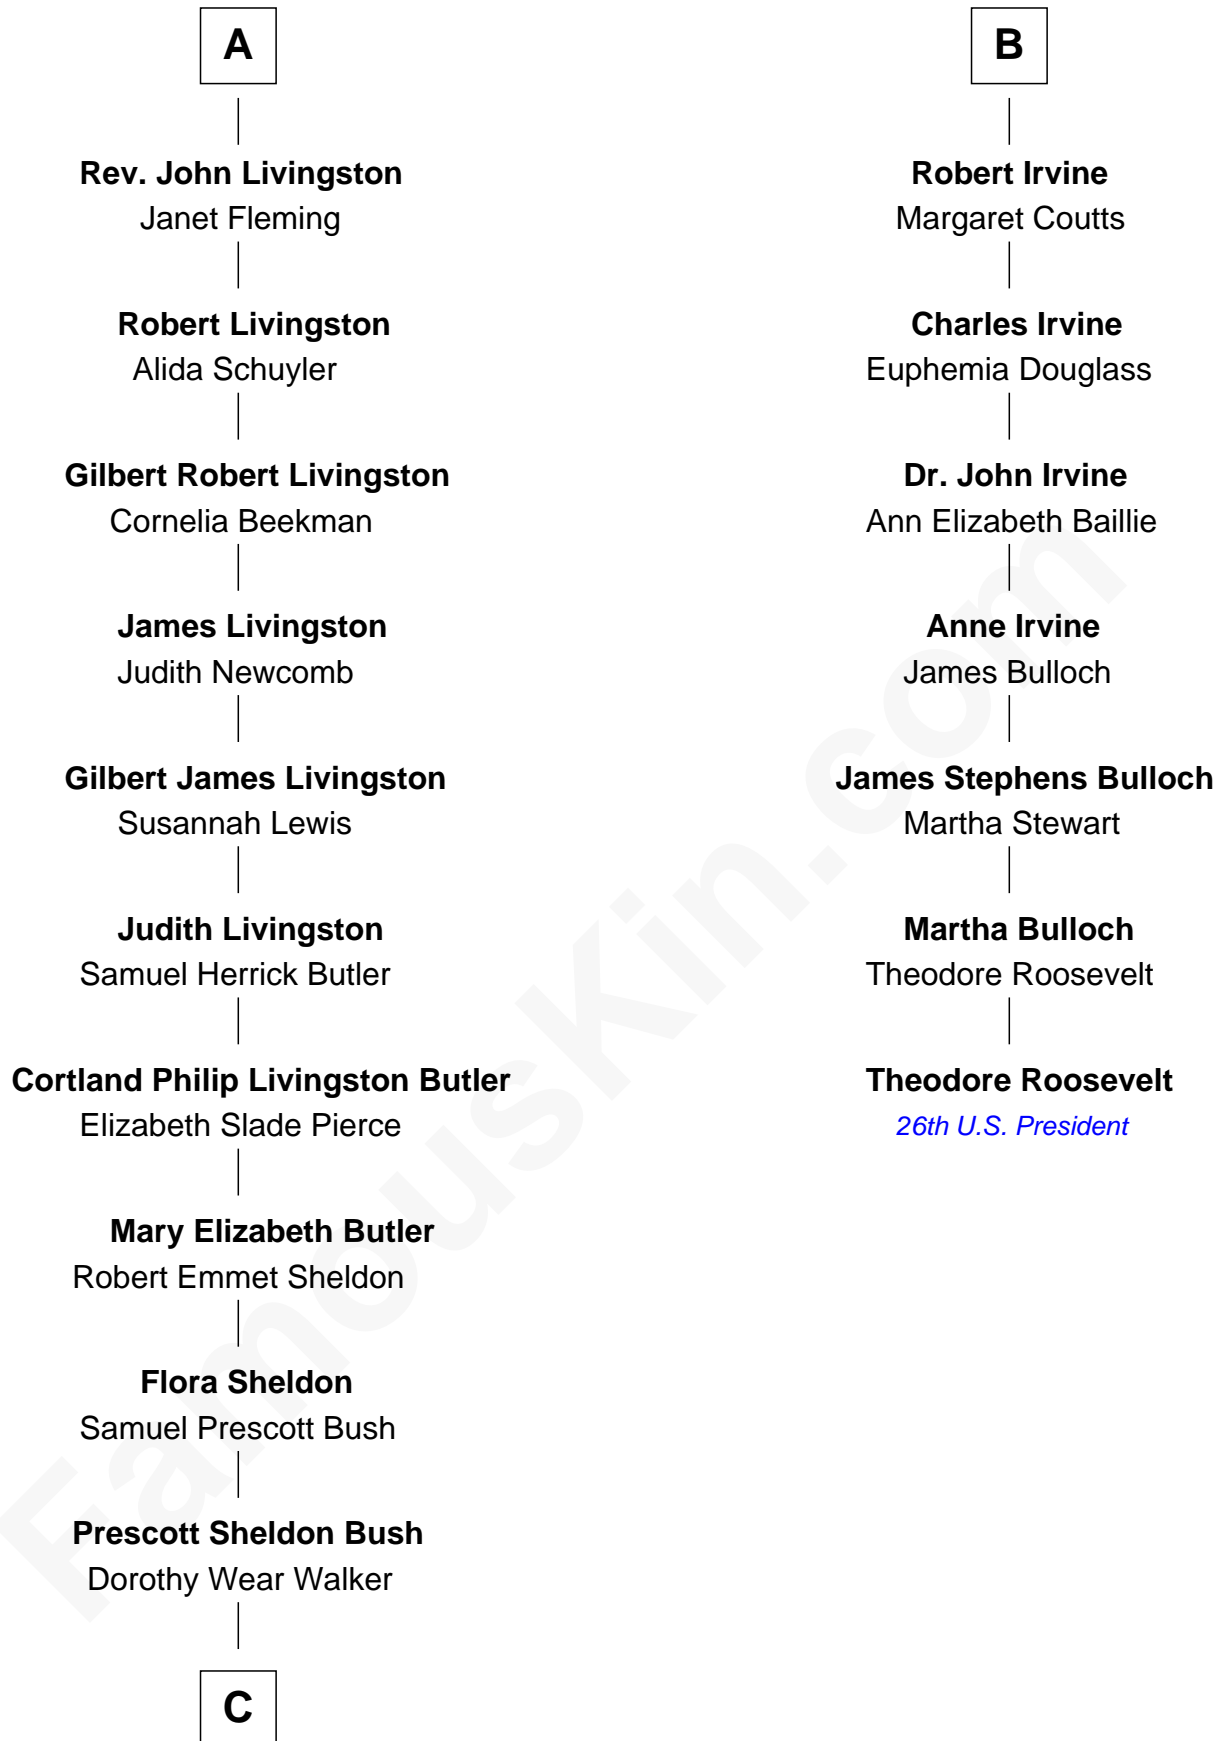

FamousKin.com

Relationship Chart of

Jeb Bush

43rd Governor of Florida

13th cousin 5 times removed of

Theodore Roosevelt
26th U.S. President

Sir Lawrence Abernethy

C

George Herbert Walker Bush

Barbara Pierce

Jeb Bush

43rd Governor of Florida

FamousKin.com