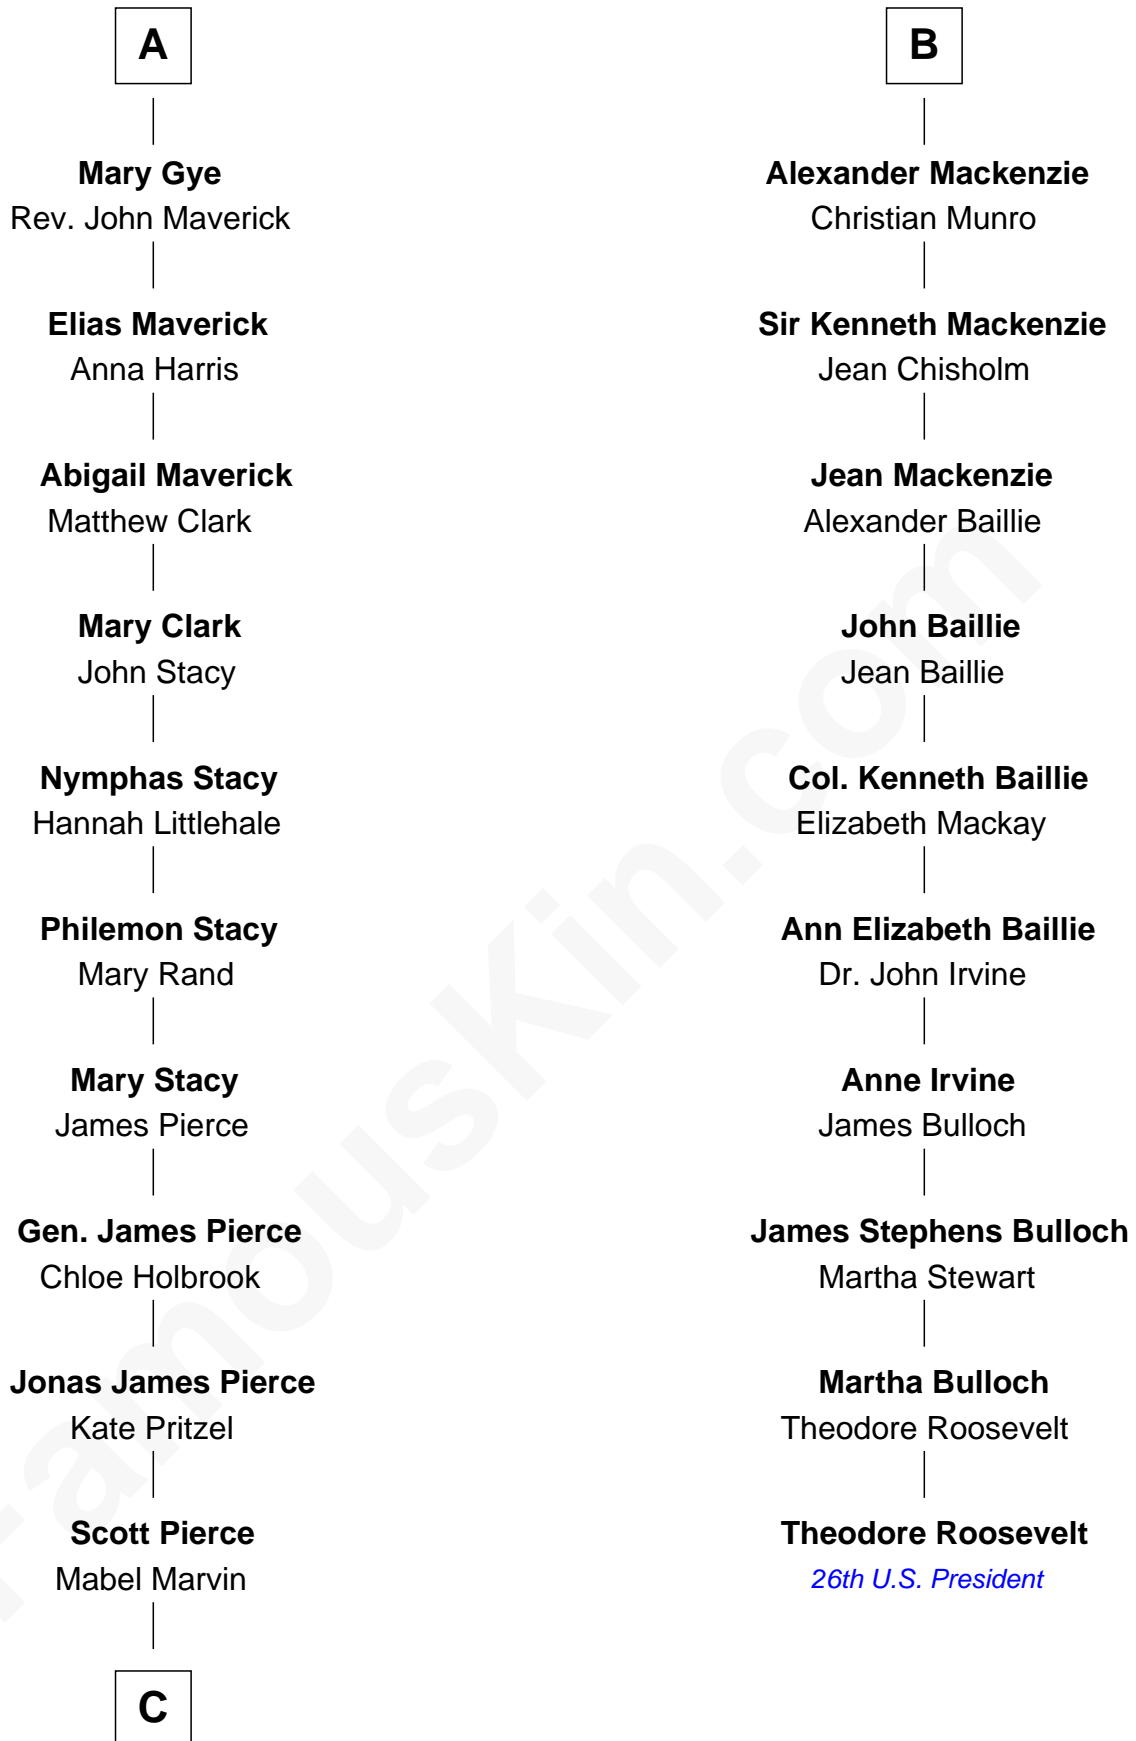

FamousKin.com

Relationship Chart of

Jeb Bush

43rd Governor of Florida

16th cousin 3 times removed of

Theodore Roosevelt
26th U.S. President

Richard Fitzalan
Eleanor Plantagenet

C

—
Marvin Pierce
Pauline Robinson

—
Barbara Pierce
George Herbert Walker Bush

—
Jeb Bush
43rd Governor of Florida

FamousKin.com