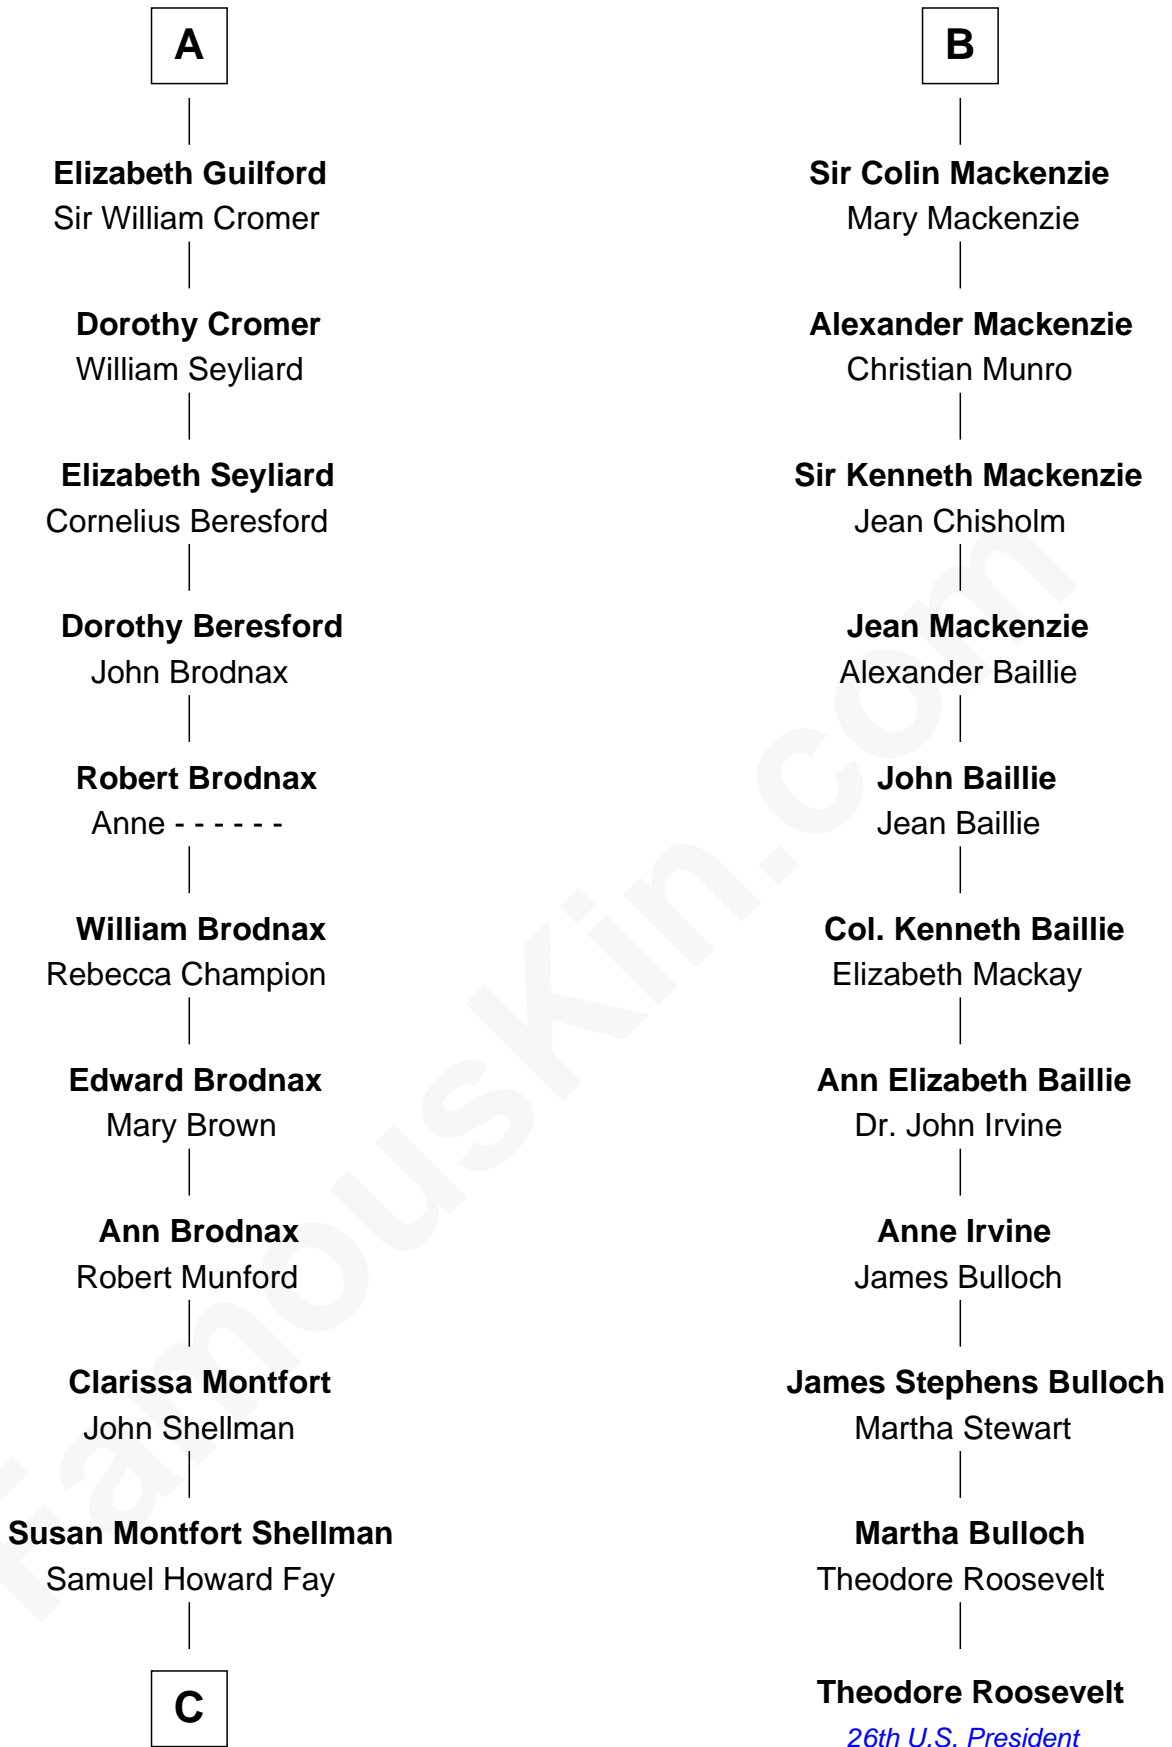

FamousKin.com Relationship Chart of

Jeb Bush

43rd Governor of Florida

17th cousin 4 times removed of

Theodore Roosevelt

26th U.S. President

Sir Robert de Holland

Maude la Zouche

C

—
Harriet Eleanor Fay
Rev. James Smith Bush

—
Samuel Prescott Bush
Flora Sheldon

—
Prescott Sheldon Bush
Dorothy Wear Walker

—
George Herbert Walker Bush
Barbara Pierce

—
Jeb Bush
43rd Governor of Florida