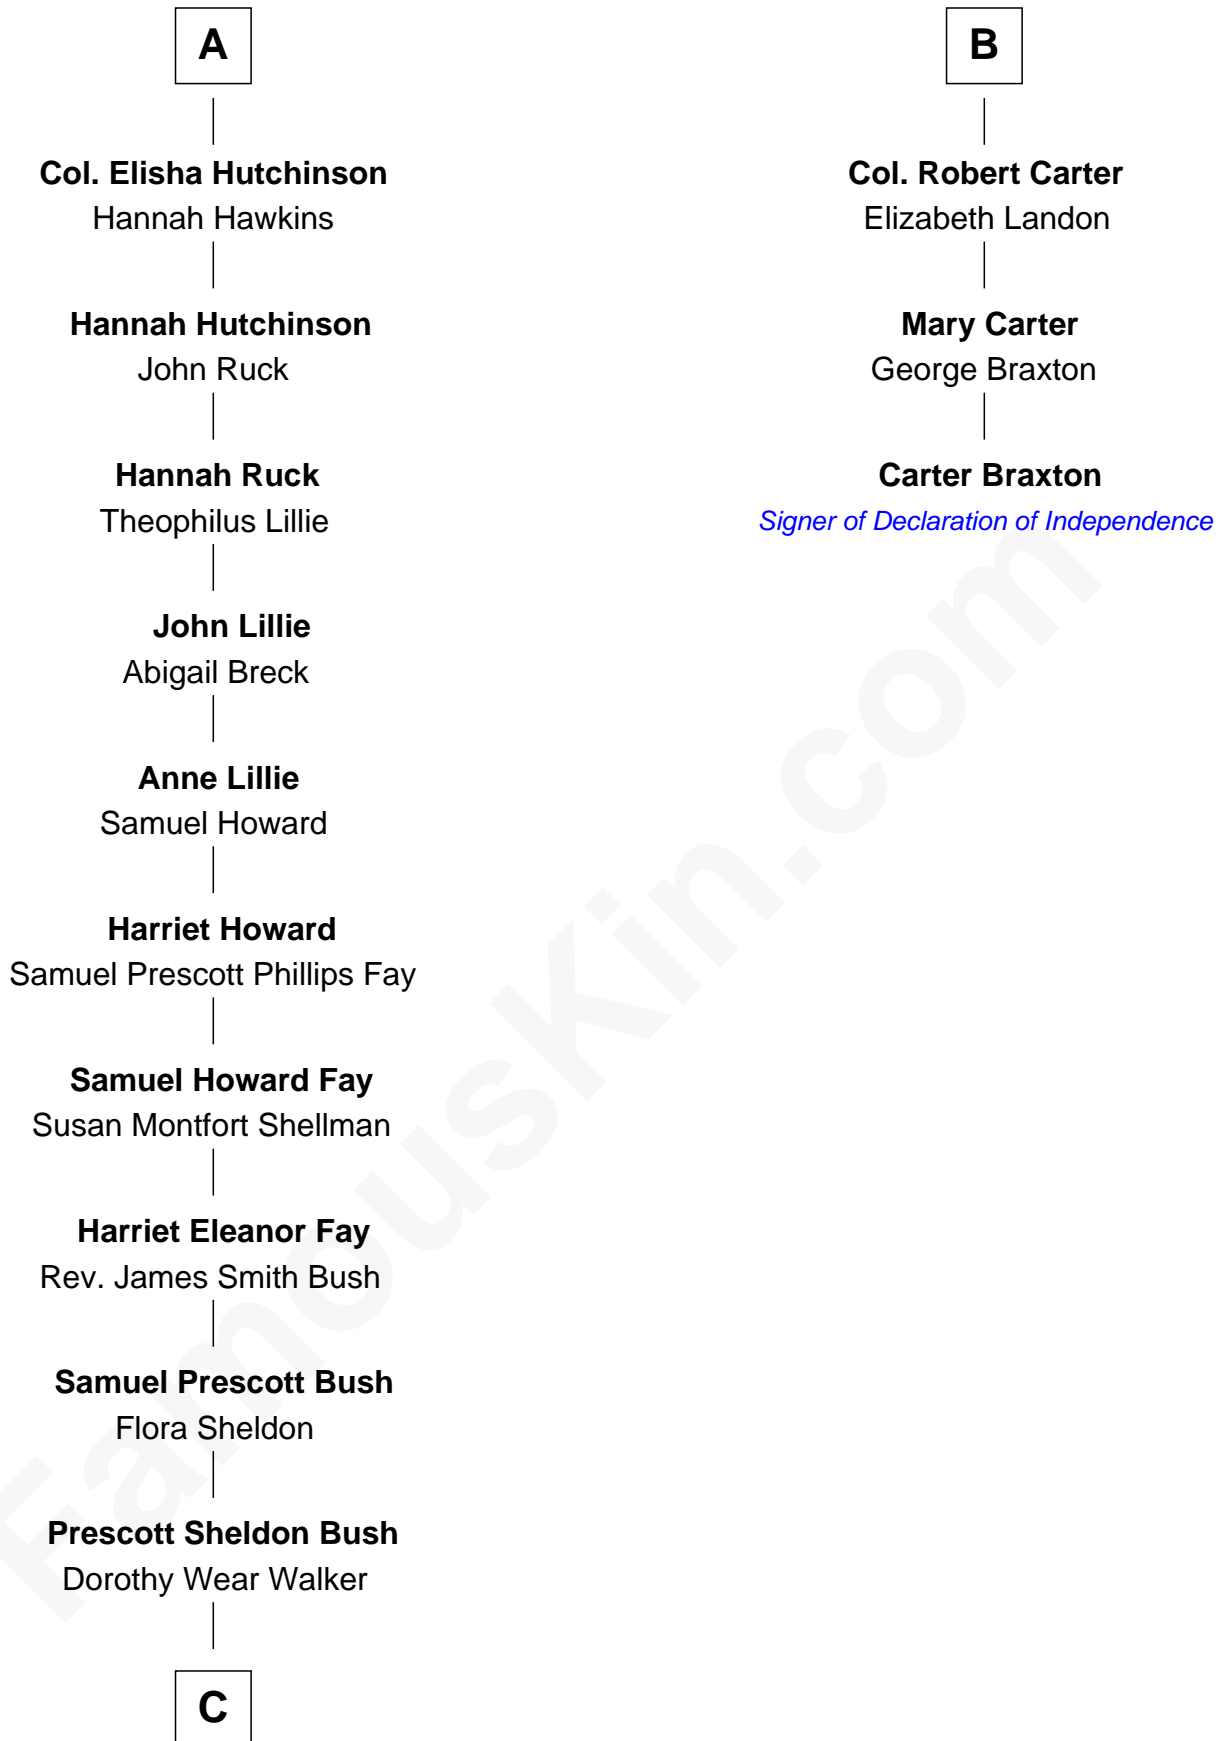

FamousKin.com Relationship Chart of

Jeb Bush

43rd Governor of Florida

9th cousin 9 times removed of

Carter Braxton

Signer of the Declaration of Independence

Sir Thomas Blount
Margaret de Gresley

Sir Thomas Blount
Agnes Hawley

Anne Blount
William Marbury

Robert Marbury
Katherine Williamson

William Marbury
Agnes Lenton

Rev. Francis Marbury
Bridget Dryden

Anne Marbury
William Hutchinson

Edward Hutchinson
Katherine Hamby

A

Sir Walter Blount
Helena Byron

Sir William Blount
Margaret Echyngham

Elizabeth Blount
Sir Andrews de Windsor

Edith Windsor
George Ludlow

Thomas Ludlow
Jane Pyle

Gabriel Ludlow
Phillis - - - - -

Sarah Ludlow
Col. John Carter

B

C

George Herbert Walker Bush

Barbara Pierce

Jeb Bush

43rd Governor of Florida

FamousKin.com