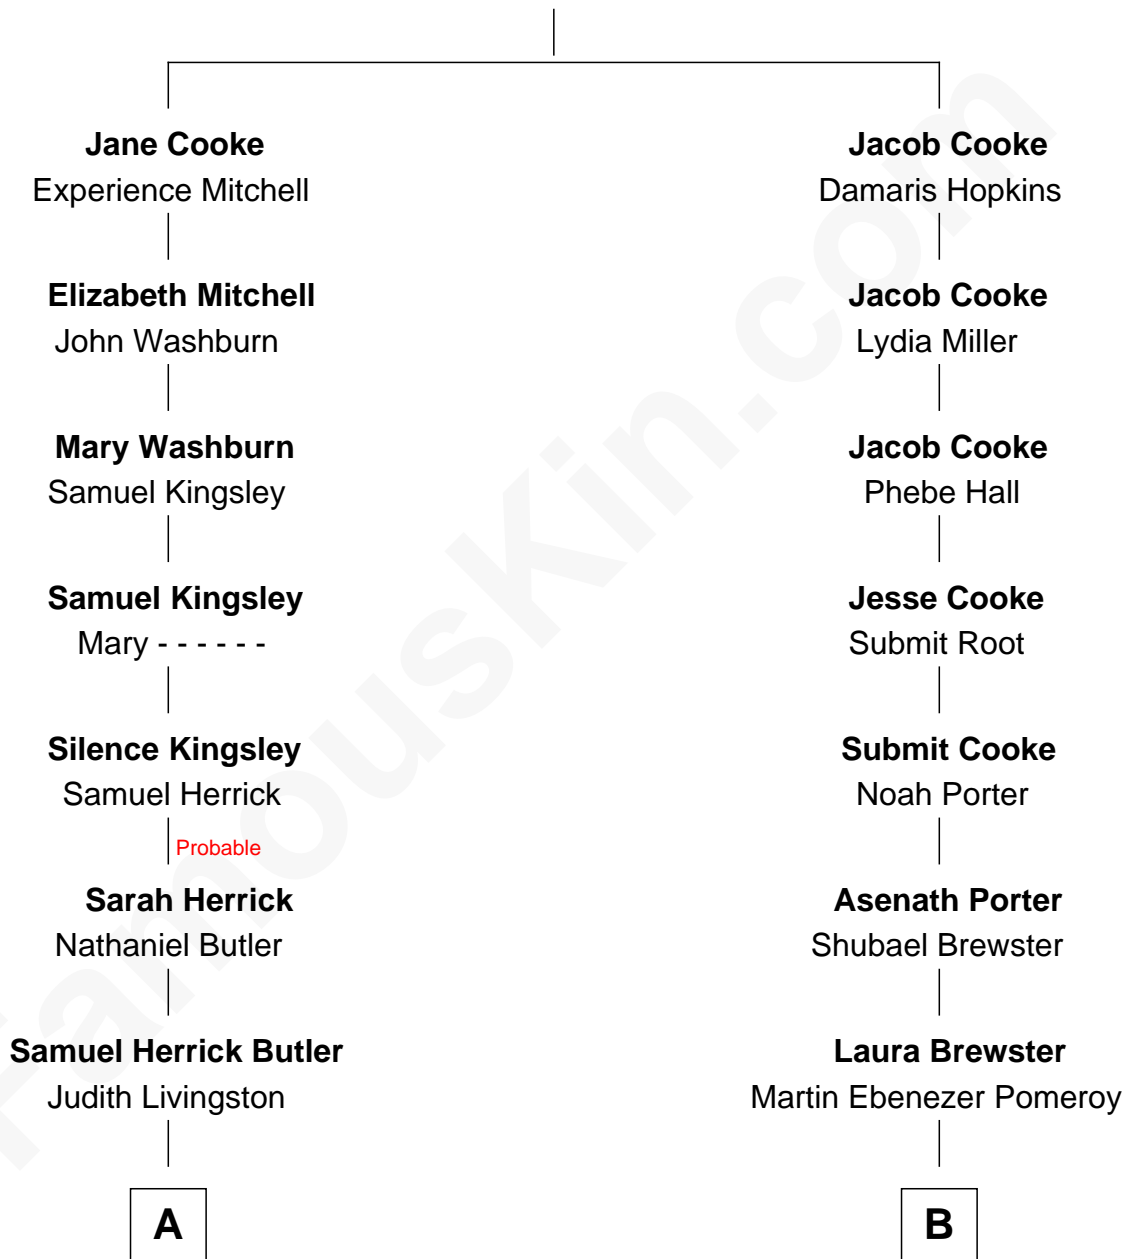

# FamousKin.com Relationship Chart of

**Jeb Bush**

*43rd Governor of Florida*

10th cousin 2 times removed of

**Brewster H. Shaw**

*NASA Astronaut*

**Francis Cooke**  
Hester le Mahieu

**A**

**Cortland Philip Livingston Butler**

Elizabeth Slade Pierce

**Mary Elizabeth Butler**

Robert Emmet Sheldon

**Flora Sheldon**

Samuel Prescott Bush

**Prescott Sheldon Bush**

Dorothy Wear Walker

John Thomas Shaw

**Brewster Hopkinson Shaw**

Leone Marguerite Lee

**Brewster H. Shaw**

*NASA Astronaut*