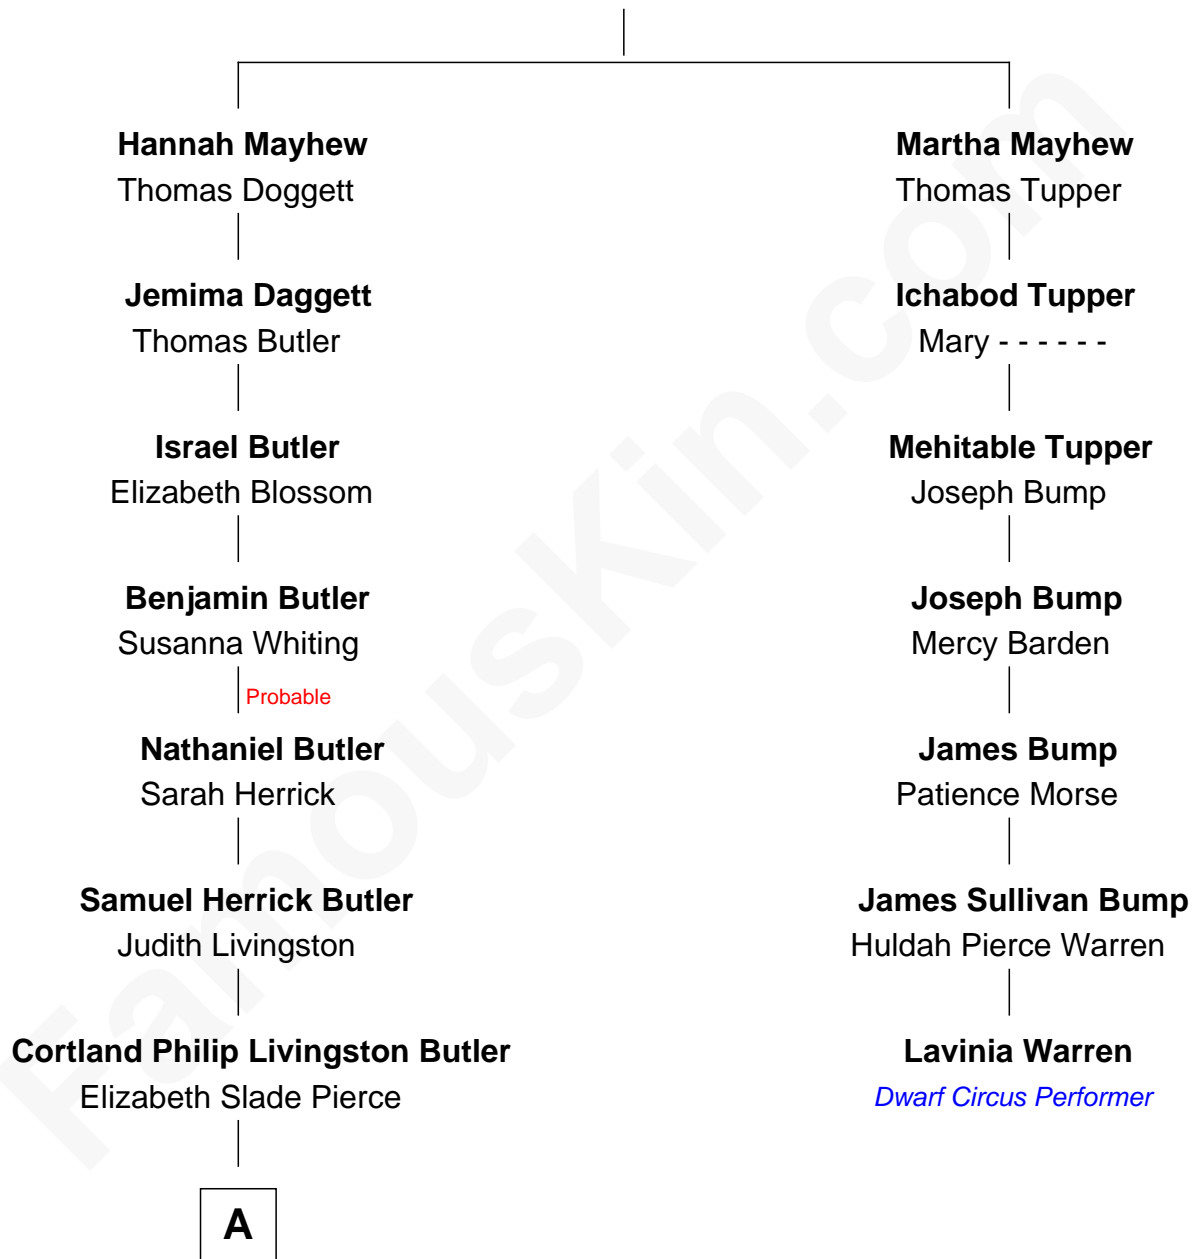

FamousKin.com Relationship Chart of

Jeb Bush

43rd Governor of Florida

6th cousin 5 times removed of

Lavinia Warren

Dwarf Circus Performer

Gov. Thomas Mayhew

Jane Gallion

A

—
Mary Elizabeth Butler
Robert Emmet Sheldon

—
Flora Sheldon
Samuel Prescott Bush

—
Prescott Sheldon Bush
Dorothy Wear Walker

—
George Herbert Walker Bush
Barbara Pierce

—
Jeb Bush
43rd Governor of Florida

FamousKin.com