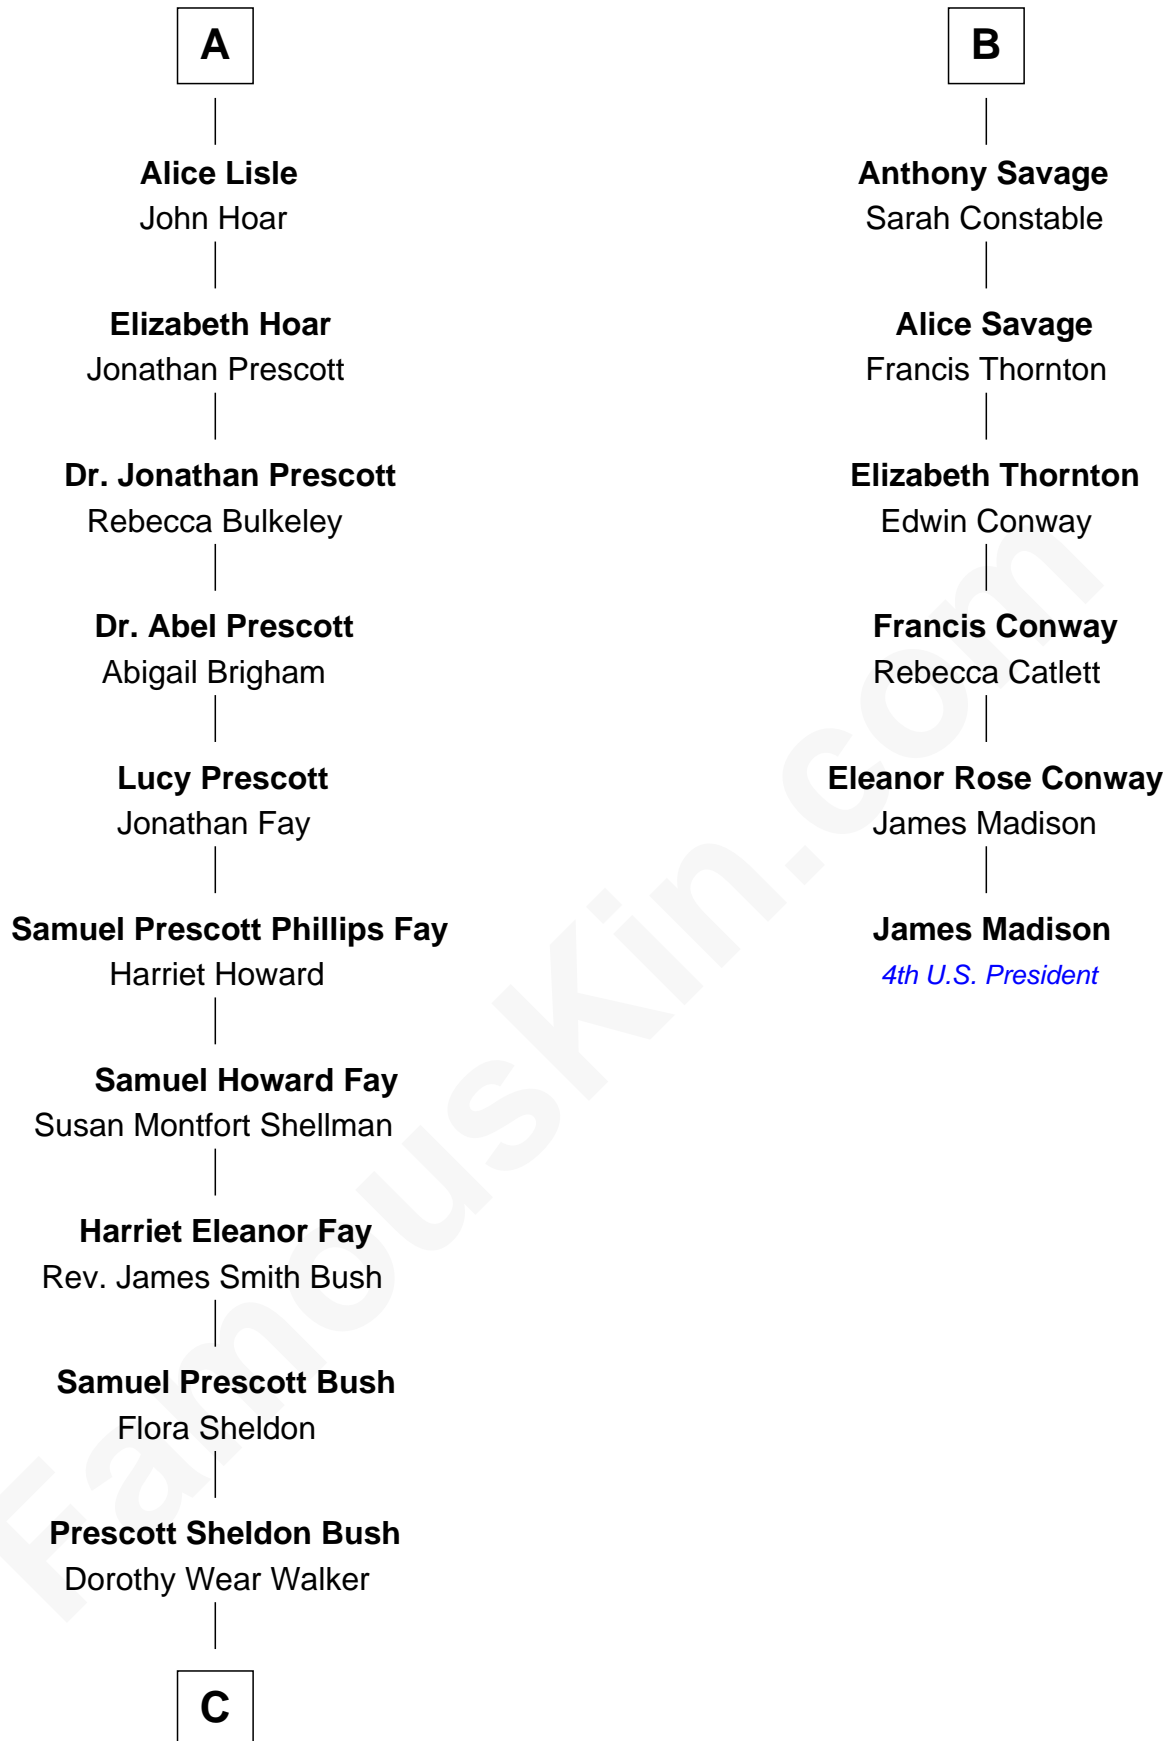

FamousKin.com

Relationship Chart of

Jeb Bush

43rd Governor of Florida

12th cousin 6 times removed of

James Madison

4th U.S. President

Sir Humphrey Stafford

Eleanor Aylesbury

C

George Herbert Walker Bush

Barbara Pierce

Jeb Bush

43rd Governor of Florida

FamousKin.com