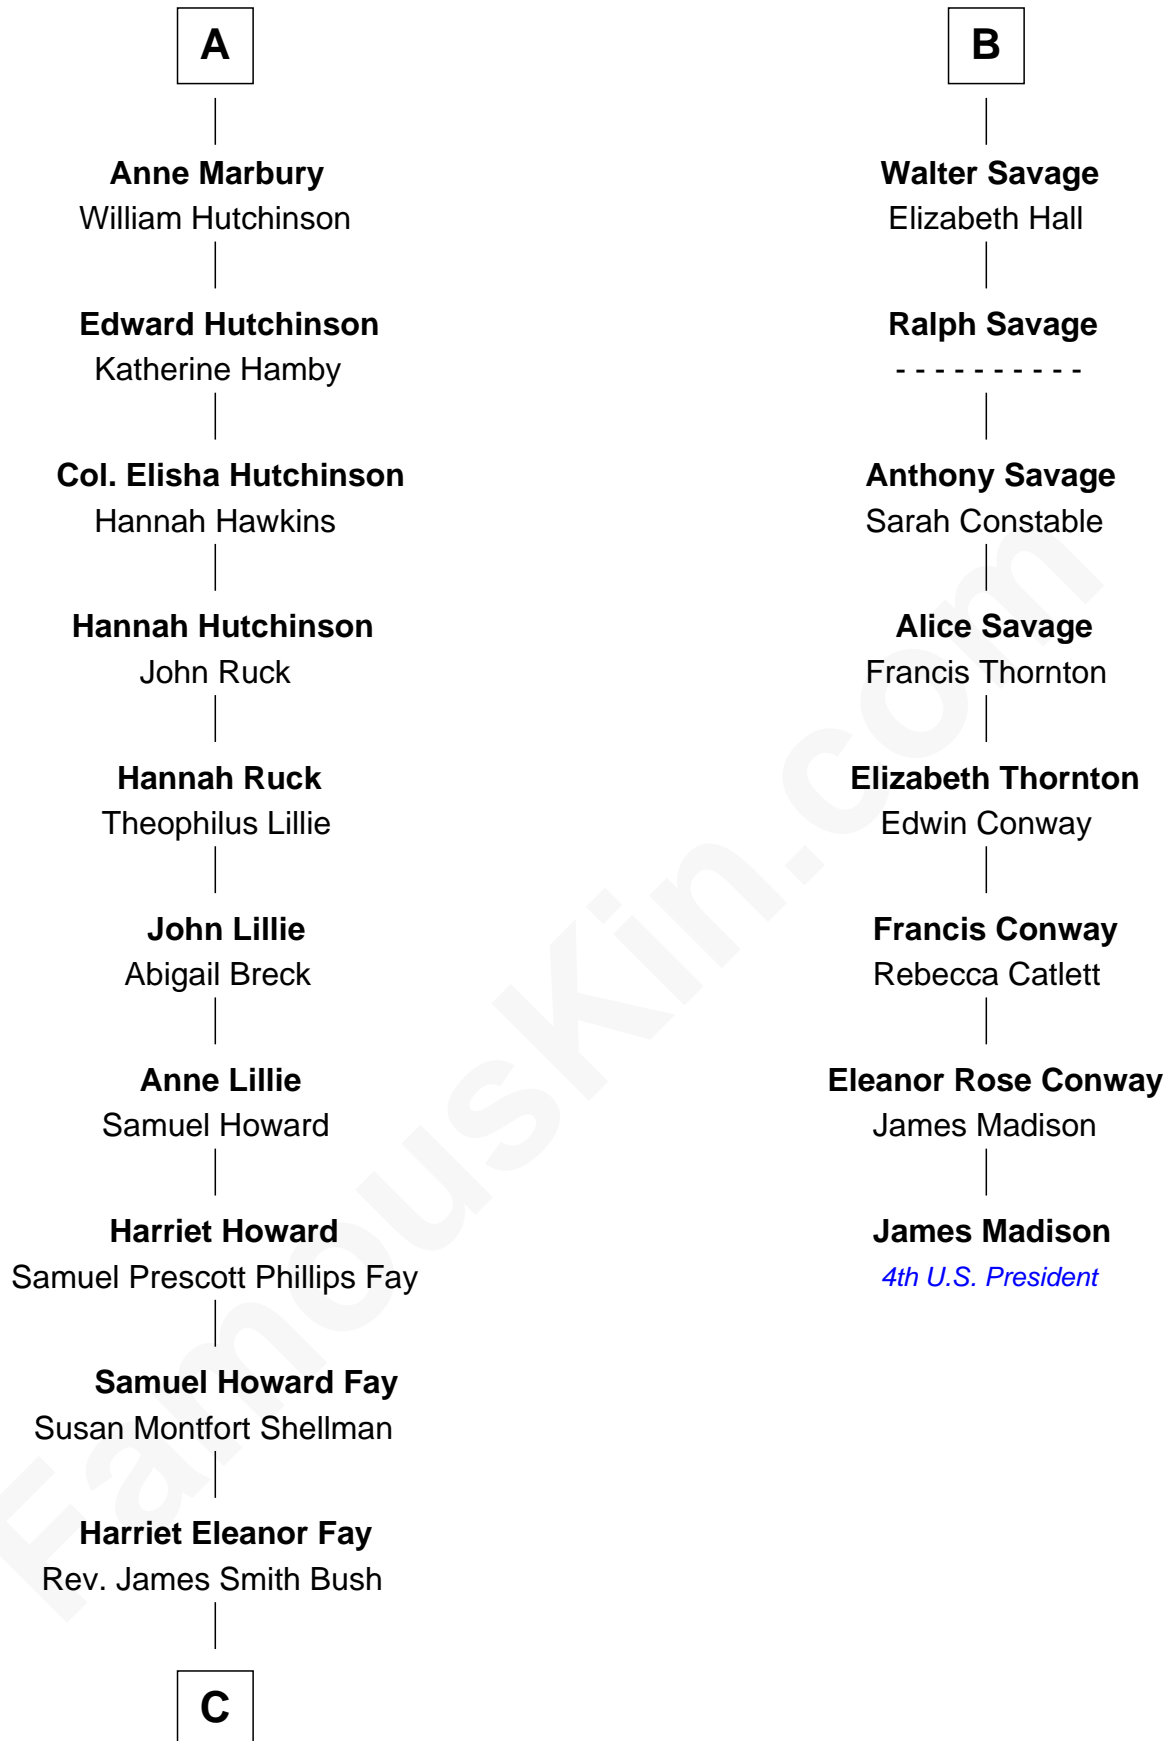

FamousKin.com Relationship Chart of

Jeb Bush

43rd Governor of Florida

14th cousin 6 times removed of

James Madison

4th U.S. President

Robert de Ferrers
Margaret Despencer

Phillippa Ferrers
Sir Thomas Greene

Elizabeth Greene
William Raleigh

Sir Edward Raleigh
Margaret Verney

Sir Edward Raleigh
Anne Chamberlayne

Bridget Raleigh
Sir John Cope

Elizabeth Cope
John Dryden

Bridget Dryden
Rev. Francis Marbury

A

Sir Edmund Ferrers
Ellen Roche

Margaret Ferrers
John de Beauchamp

Sir Richard de Beauchamp
Elizabeth Stafford

Anne de Beauchamp
Sir Richard Lygon

Sir Richard Lygon
Margaret Greville

Anne Lygon
Sir Christopher Savage

Francis Savage
Anne Sheldon

B

FamousKin.com