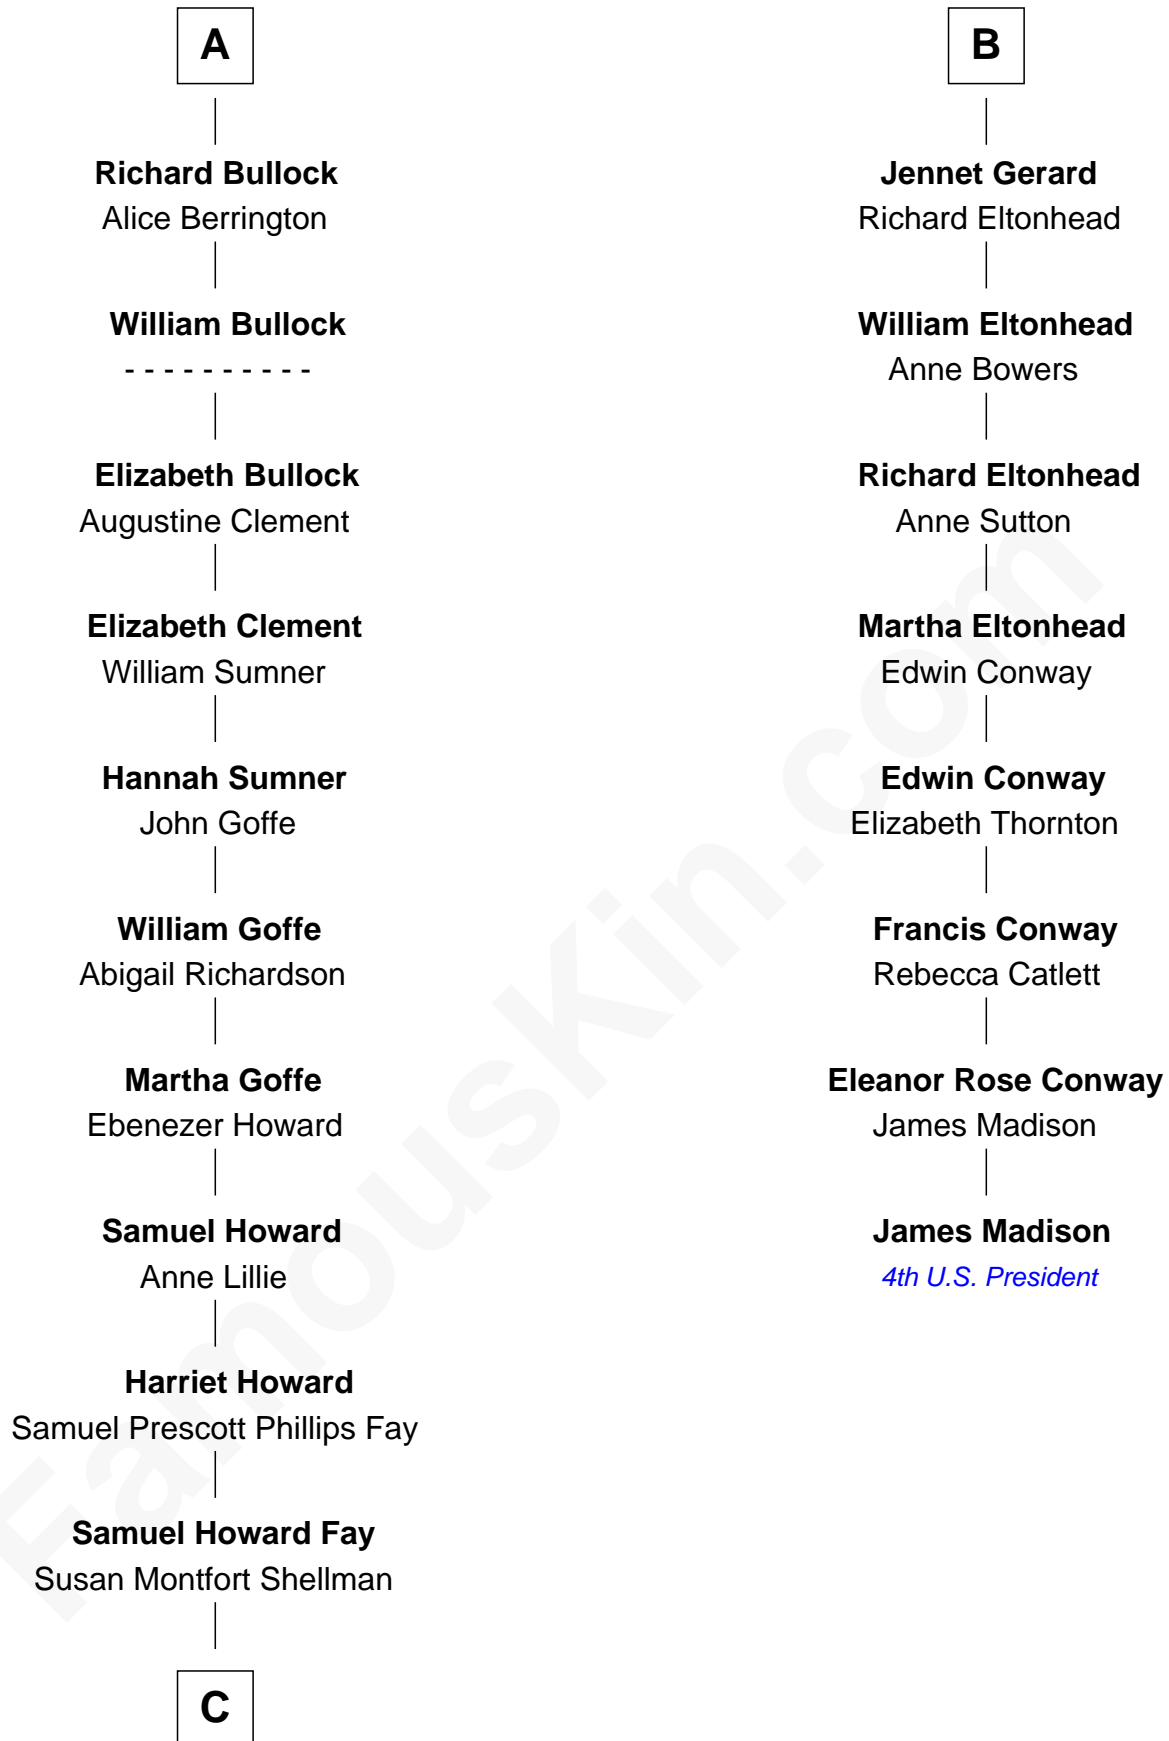

FamousKin.com Relationship Chart of

Jeb Bush

43rd Governor of Florida

14th cousin 7 times removed of

James Madison

4th U.S. President

Bartholomew de Badlesmere

Margaret de Clare

Joan de Vere

Sir William Norreys

Margaret Norreys

Gilbert Bullock

Thomas Bullock

Alice Kingsmill

A

Elizabeth de Badlesmere

Sir William de Bohun

Elizabeth de Bohun

Sir Richard Fitzalan

Elizabeth Fitzalan

Sir Robert Goushill

Joan Goushill

Sir Thomas Stanley

Katherine Stanley

Sir John Savage

Dulcia Savage

Sir Henry Bold

Maud Bold

Thomas Gerard

B

C

Harriet Eleanor Fay
Rev. James Smith Bush