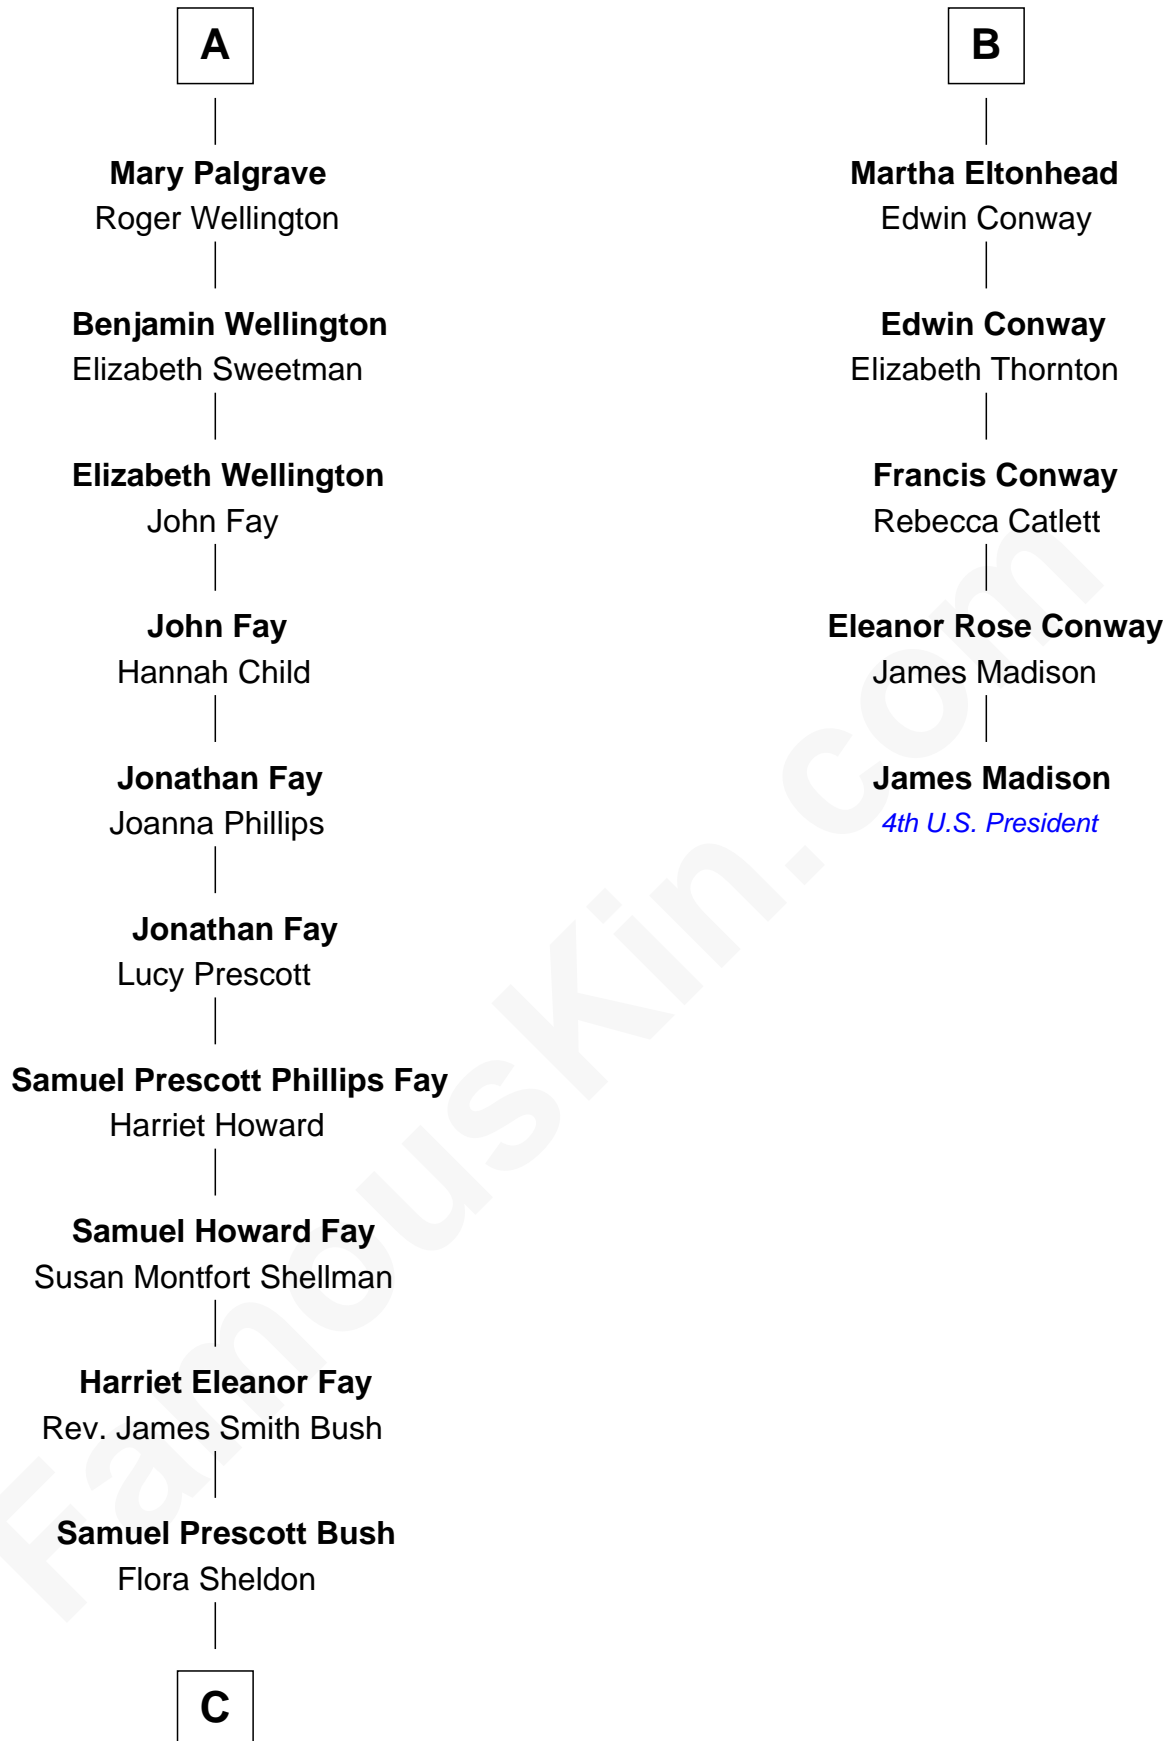

FamousKin.com Relationship Chart of

Jeb Bush

43rd Governor of Florida

11th cousin 8 times removed of

James Madison

4th U.S. President

Sir Robert Goushill

Elizabeth Fitzalan

Katherine Stanley

Sir John Savage

Dulcia Savage

Sir Henry Bold

Maud Bold

Thomas Gerard

Jennet Gerard

Richard Eltonhead

William Eltonhead

Anne Bowers

Richard Eltonhead

Anne Sutton

B

C

—
Prescott Sheldon Bush

Dorothy Wear Walker