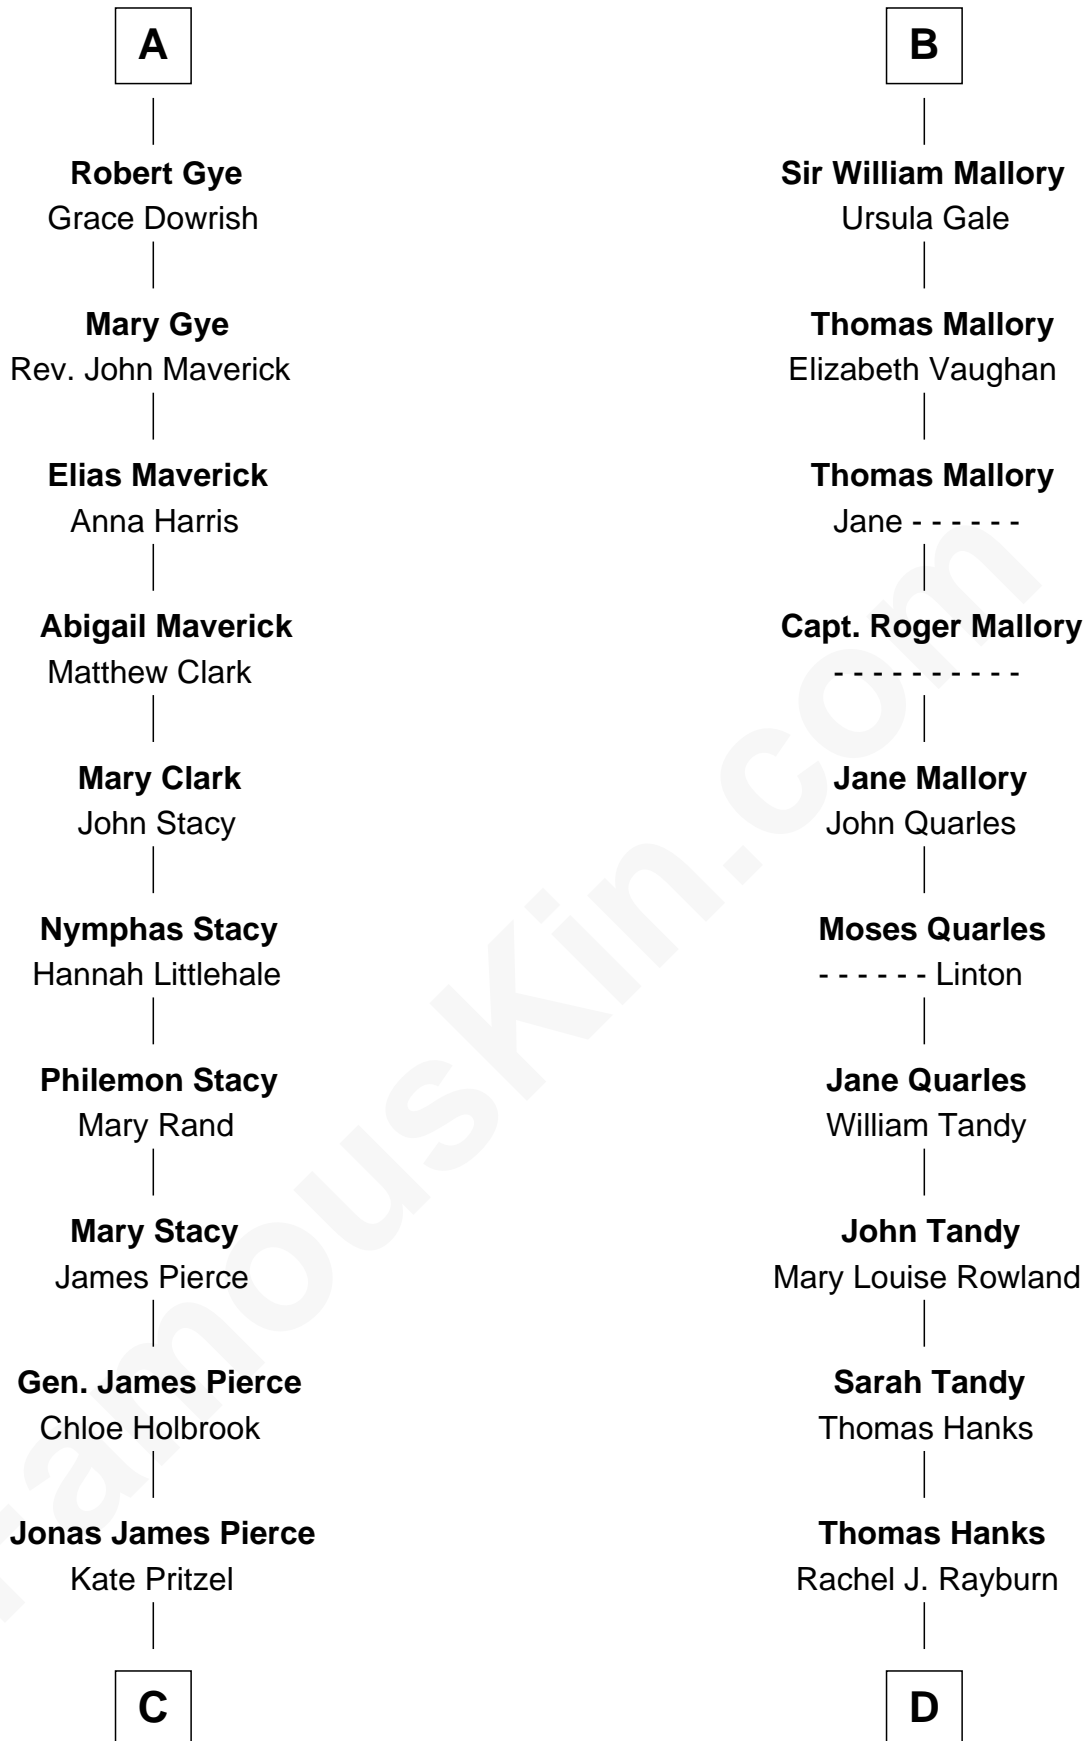

# FamousKin.com Relationship Chart of

**Jeb Bush**

*43rd Governor of Florida*

20th cousin of

**Tom Hanks**

*Movie Actor*

**Edmund Fitzalan**

Alice de Warenne

**Richard Fitzalan**  
Eleanor Plantagenet

**John Fitzalan**  
Eleanor Maltravers

**Joan Fitzalan**  
Sir William Echyngnam

**Joan Echyngnam**  
Sir John Bayntun

**Henry Bayntun**  
-----

**Jane Bayntun**  
Thomas Prowse

**Mary Prowse**  
John Gye

**A**

**Aline Fitzalan**

Sir Roger le Strange

**Lucy le Strange**  
Sir William Willoughby

**Margery Willoughby**  
Sir William FitzHugh

**Lora FitzHugh**  
Sir John Constable

**Joan Constable**  
Sir William Mallory

**Sir John Mallory**  
Margaret Thwaites

**Sir William Mallory**  
Jane Norton

**B**

FamousKin.com