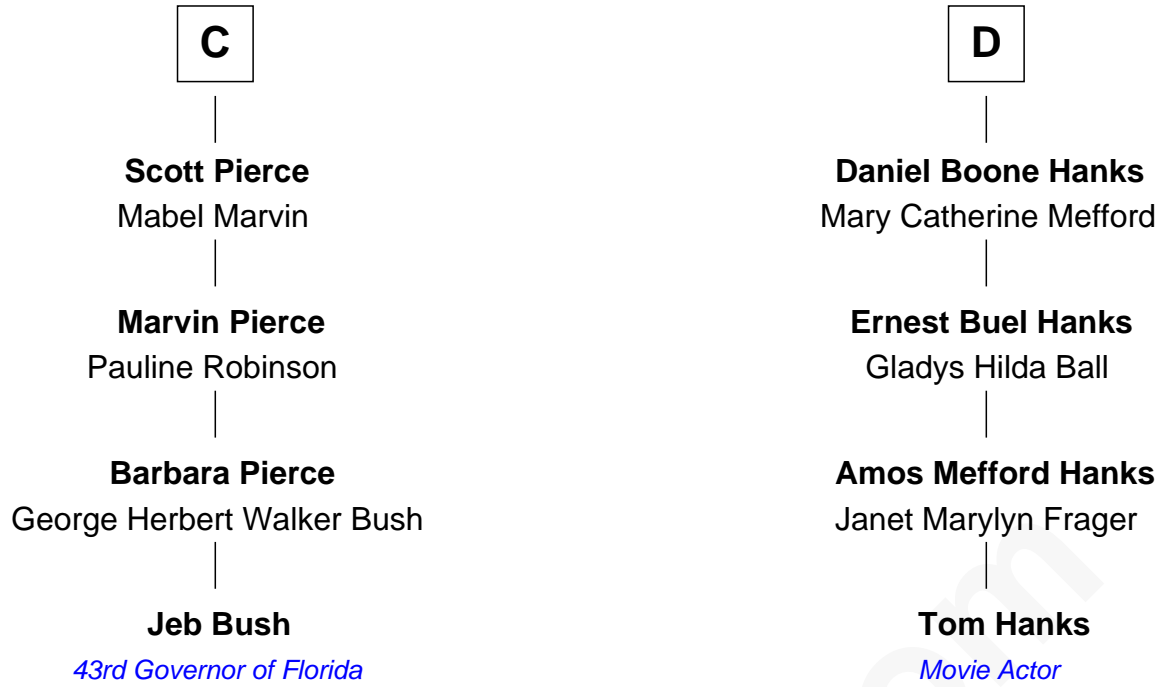

# FamousKin.com Relationship Chart of

**Jeb Bush**

*43rd Governor of Florida*

20th cousin of

**Tom Hanks**

*Movie Actor*

**Edmund Fitzalan**

Alice de Warenne

**Richard Fitzalan**  
Eleanor Plantagenet

**John Fitzalan**  
Eleanor Maltravers

**Joan Fitzalan**  
Sir William Echyngnam

**Joan Echyngnam**  
Sir John Bayntun

**Henry Bayntun**  
-----

**Jane Bayntun**  
Thomas Prowse

**Mary Prowse**  
John Gye

**A**

**Aline Fitzalan**

Sir Roger le Strange

**Lucy le Strange**  
Sir William Willoughby

**Margery Willoughby**  
Sir William FitzHugh

**Lora FitzHugh**  
Sir John Constable

**Joan Constable**  
Sir William Mallory

**Sir John Mallory**  
Margaret Thwaites

**Sir William Mallory**  
Jane Norton

**B**

FamousKin.com