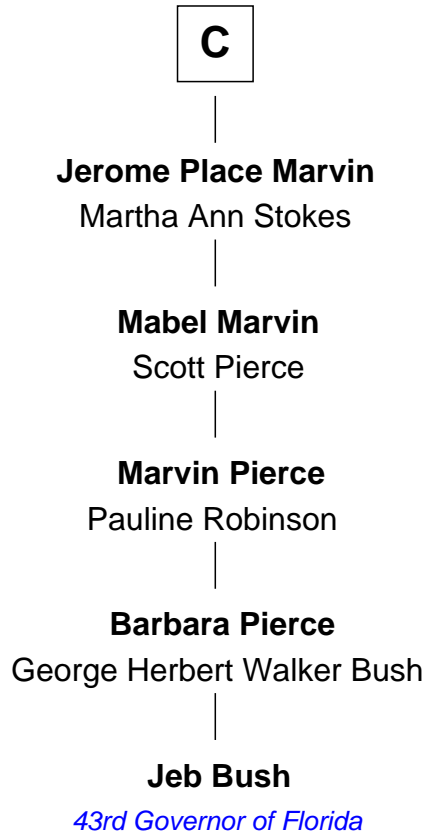

# FamousKin.com Relationship Chart of

**Jeb Bush**

*43rd Governor of Florida*

16th cousin 5 times removed of

**Helen Keller**

*Author and Activist*

**Ralph de Stafford**

*with wife  
Katherine de Hastang*

*with wife  
Margaret de Audley*

FamousKin.com