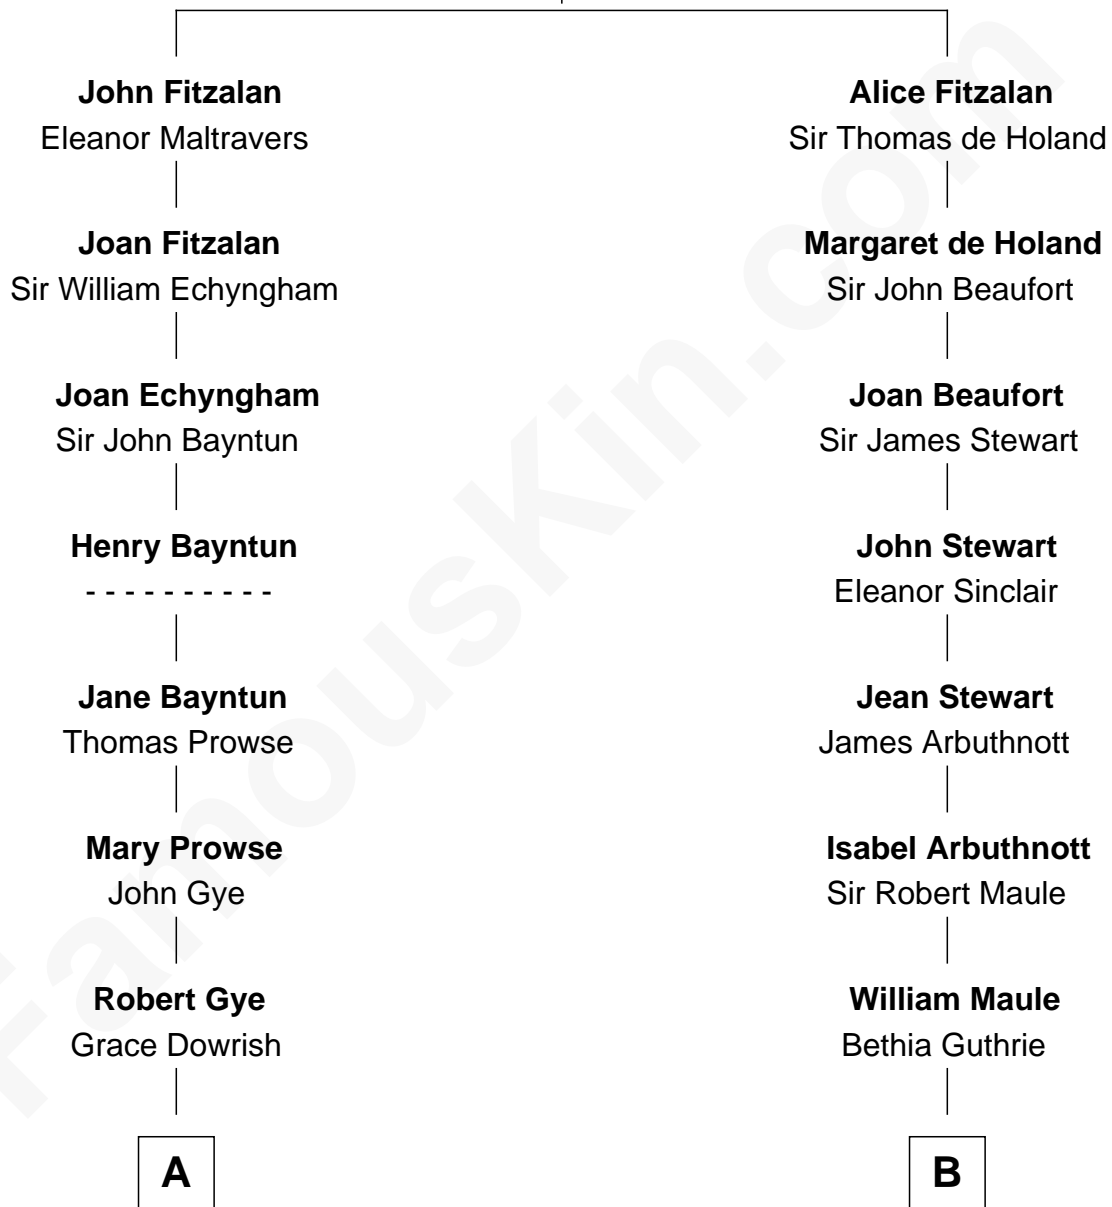

FamousKin.com Relationship Chart of

Jeb Bush

43rd Governor of Florida

15th cousin 4 times removed of

Helen Keller

Author and Activist

Richard Fitzalan
Eleanor Plantagenet

FamousKin.com