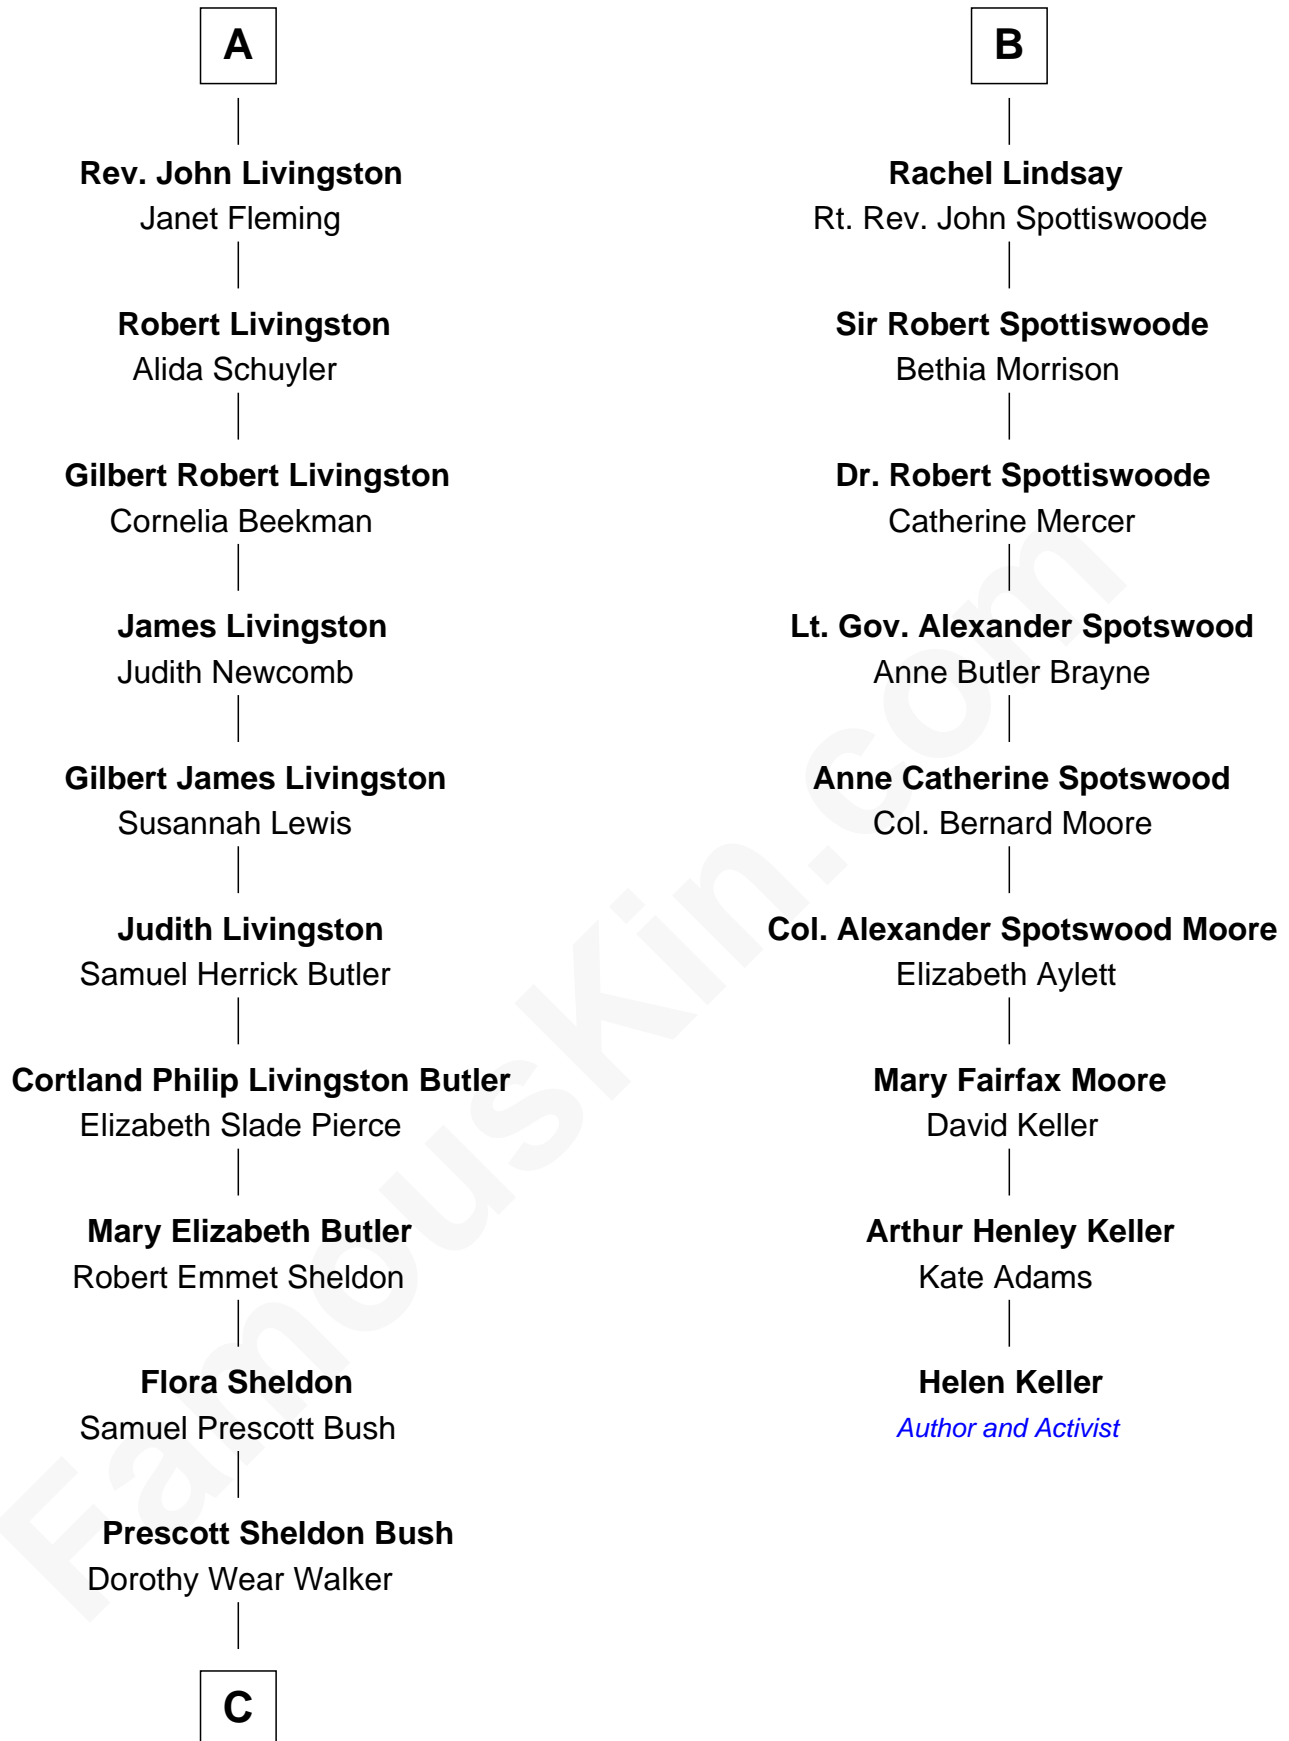

# FamousKin.com Relationship Chart of

**Jeb Bush**

*43rd Governor of Florida*

15th cousin 3 times removed of

**Helen Keller**

*Author and Activist*

**Sir David Lindsay**  
Elizabeth Stewart

**Elizabeth Lindsay**  
Sir Robert Erskine

**Christian Erskine**  
Patrick Graham

**Elizabeth Graham**  
William Livingston

**William Livingston**  
Janet Bruce

**Alexander Livingston**  
Barbara Forrester

**Barbara Livingston**  
Alexander Livingston

**William Livingston**  
Agnes Livingston

**A**

**Sir Alexander Lindsay**  
Marjory - - - - -

**Sir David Lindsay**  
Marjory Ogilvie

**Sir Walter Lindsay**  
Isabel Livingston

**Sir David Lindsay**  
Katherine Fotheringham

**Sir Walter Lindsay**  
- - - - - Erskine

**Alexander Lindsay**  
of Mathers Barclay

**Rt. Rev. David Lindsay**  
Janet Ramsay

**B**

**C**

George Herbert Walker Bush

Barbara Pierce

Jeb Bush