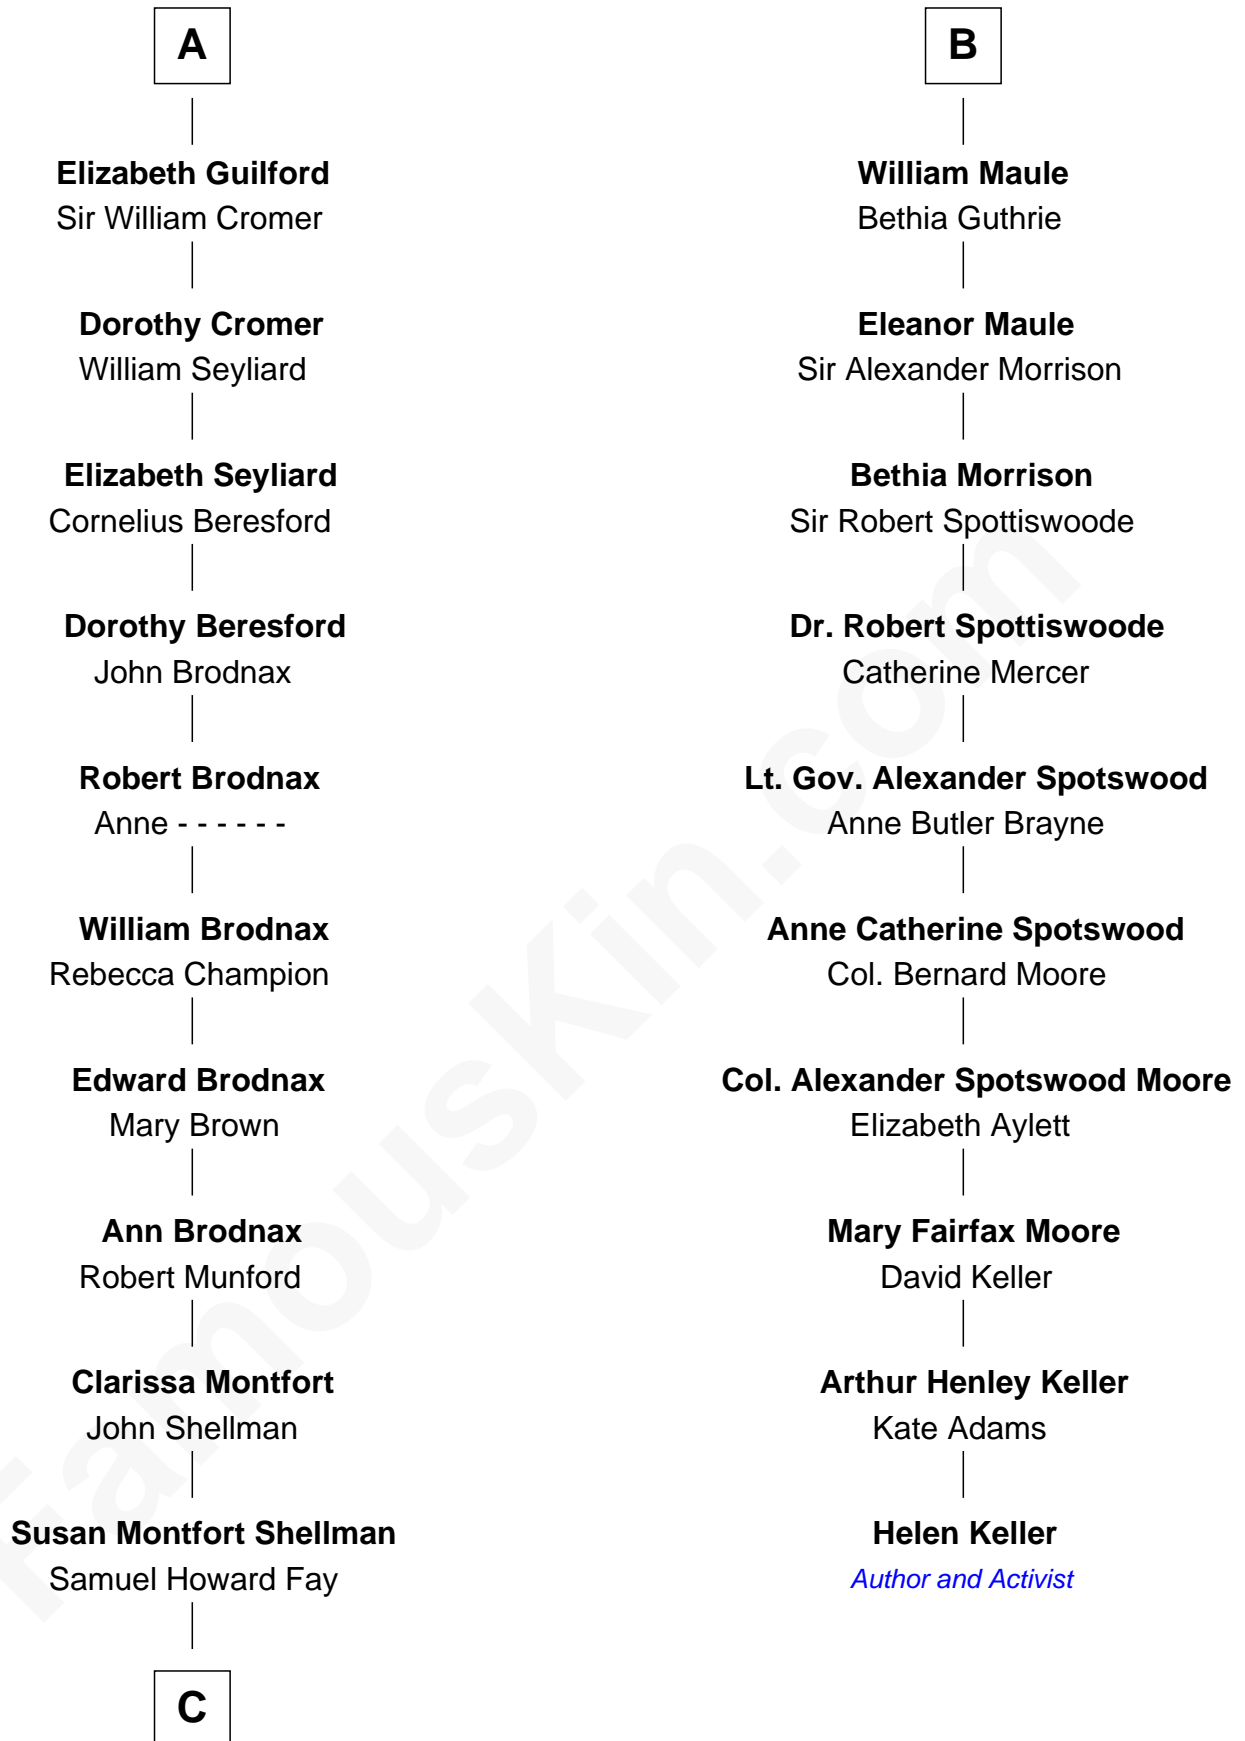

FamousKin.com Relationship Chart of

Jeb Bush

43rd Governor of Florida

16th cousin 5 times removed of

Helen Keller

Author and Activist

Sir Robert de Holland

Maude la Zouche

C

Harriet Eleanor Fay
Rev. James Smith Bush

Samuel Prescott Bush
Flora Sheldon

Prescott Sheldon Bush
Dorothy Wear Walker

George Herbert Walker Bush
Barbara Pierce

Jeb Bush
43rd Governor of Florida

FamousKin.com