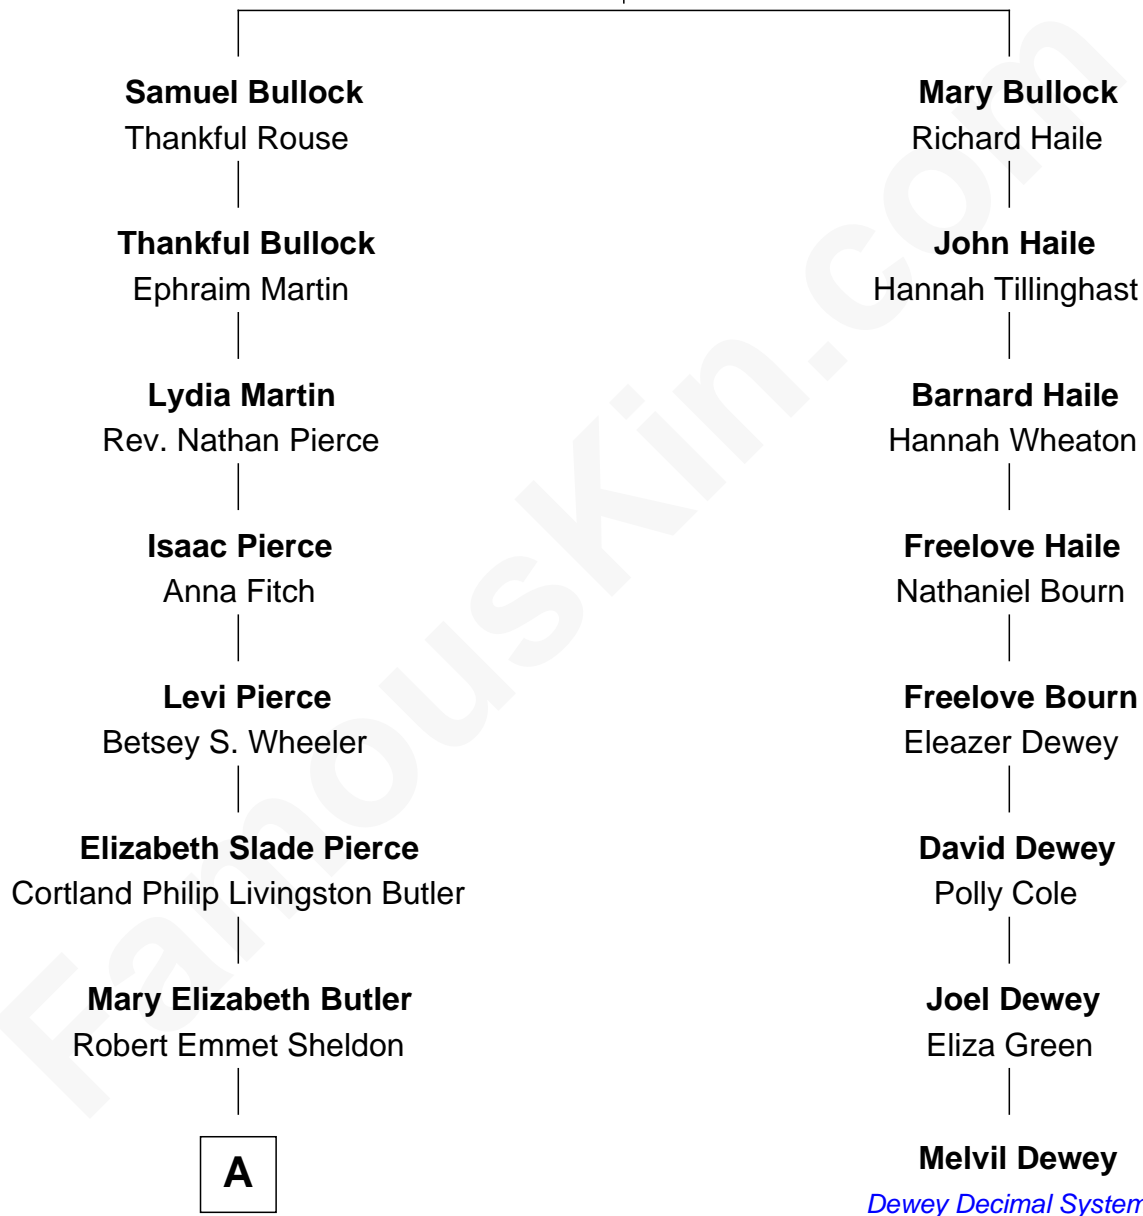

FamousKin.com Relationship Chart of

Jeb Bush

43rd Governor of Florida

7th cousin 3 times removed of

Melvil Dewey

Inventor of the Dewey Decimal System

Richard Bullock
Elizabeth Ingram

A

—
Flora Sheldon
Samuel Prescott Bush

—
Prescott Sheldon Bush
Dorothy Wear Walker

—
George Herbert Walker Bush
Barbara Pierce

—
Jeb Bush
43rd Governor of Florida

FamousKin.com