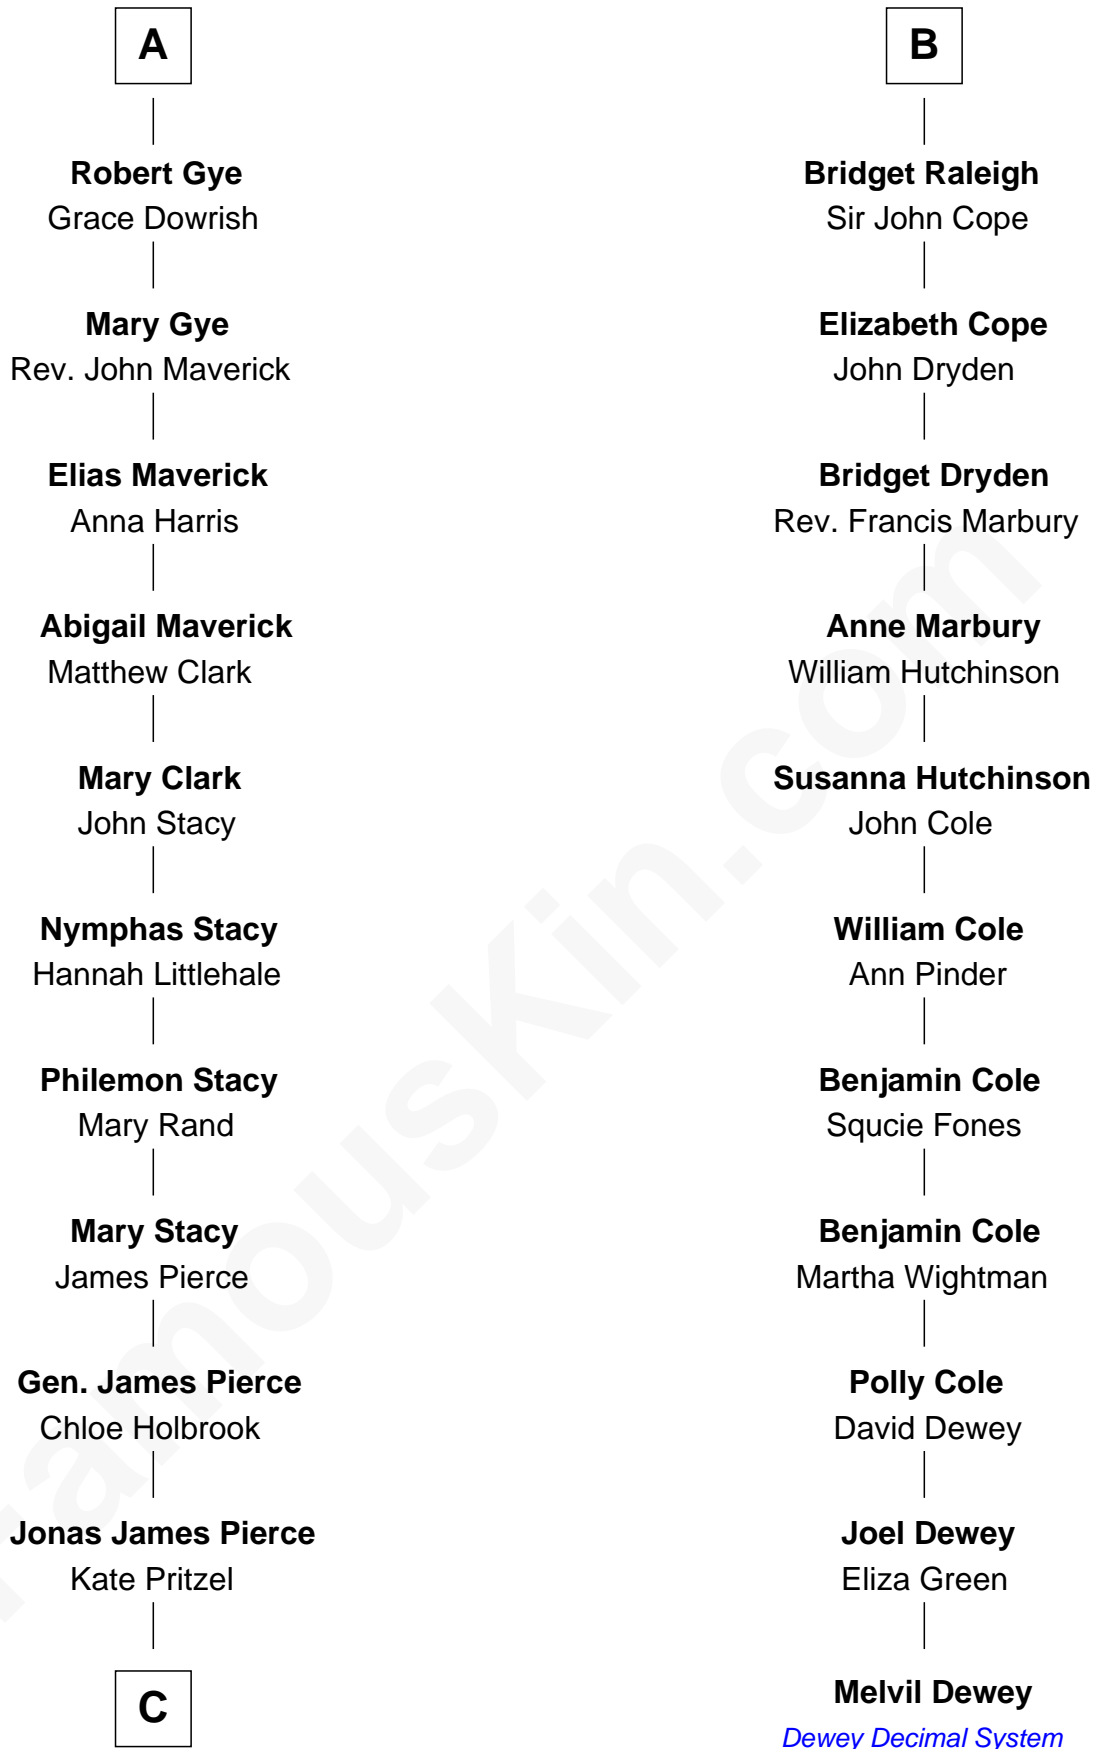

FamousKin.com Relationship Chart of

Jeb Bush

43rd Governor of Florida

17th cousin 3 times removed of

Melvil Dewey

Inventor of the Dewey Decimal System

Edmund Fitzalan

Alice de Warenne

Richard Fitzalan
Eleanor Plantagenet

John Fitzalan
Eleanor Maltravers

Joan Fitzalan
Sir William Echyngnam

Joan Echyngnam
Sir John Bayntun

Henry Bayntun

Jane Bayntun
Thomas Prowse

Mary Prowse
John Gye

A

Mary Fitzalan
John le Strange

Ankaret le Strange
Sir Richard Talbot

Mary Talbot
Sir Thomas Greene

Sir Thomas Greene
Phillippa Ferrers

Elizabeth Greene
William Raleigh

Sir Edward Raleigh
Margaret Verney

Sir Edward Raleigh
Anne Chamberlayne

B

FamousKin.com