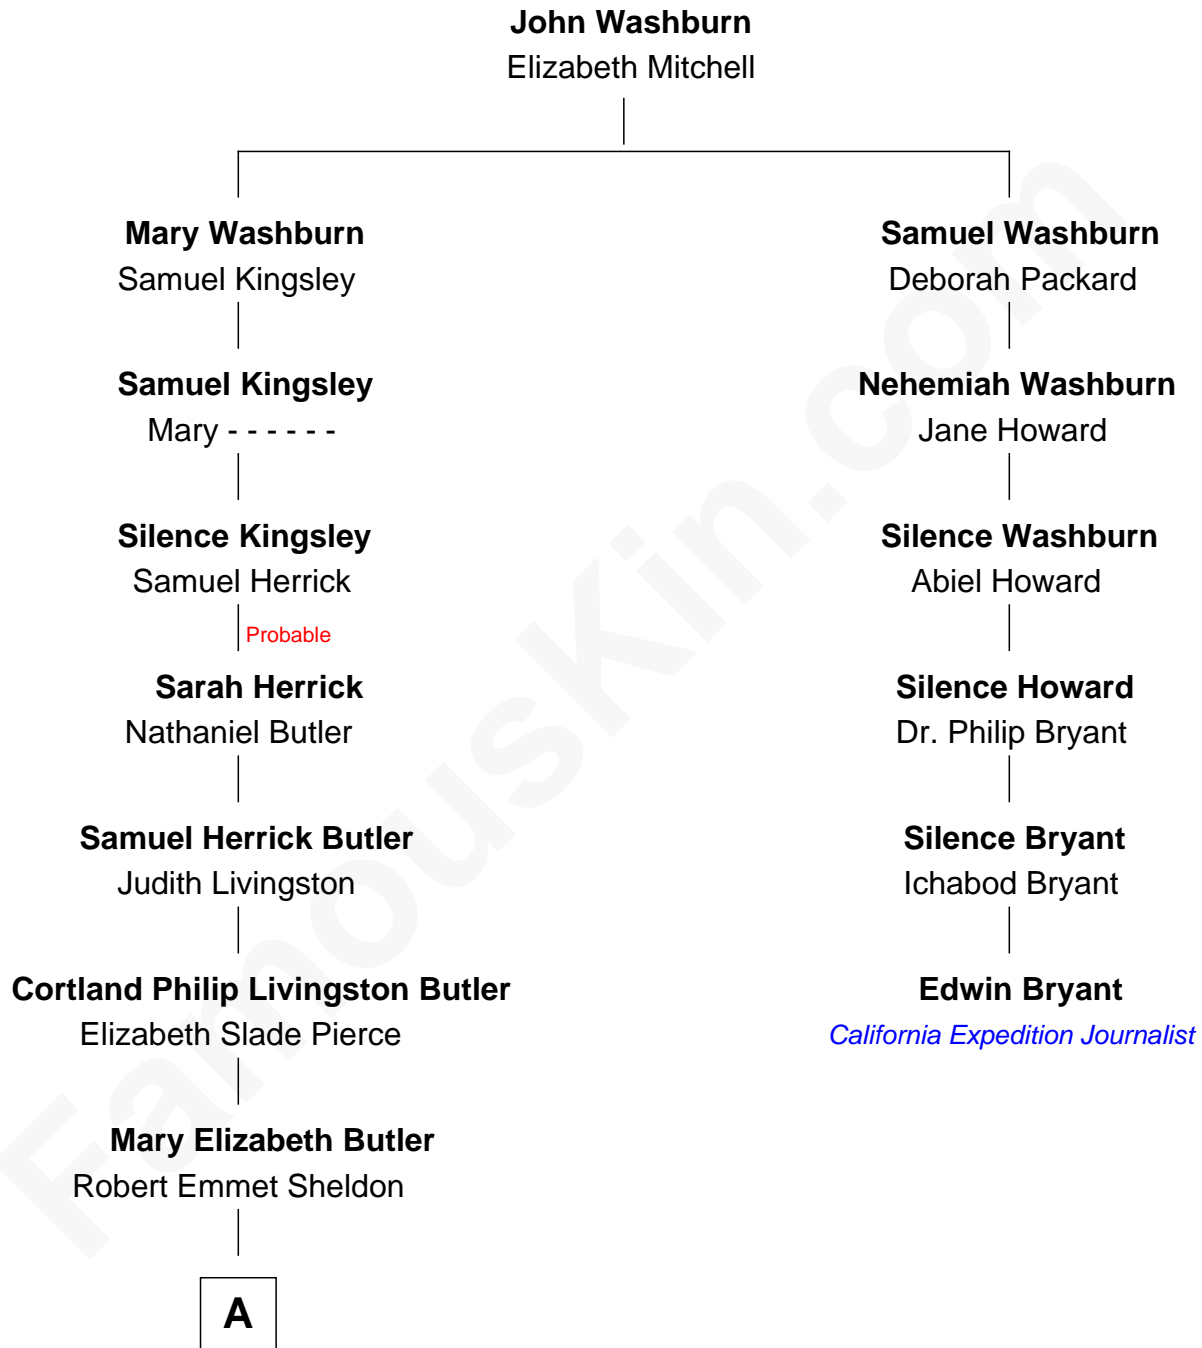

FamousKin.com Relationship Chart of

Jeb Bush

43rd Governor of Florida

5th cousin 5 times removed of

Edwin Bryant

California Expedition Journalist

A

—
Flora Sheldon
Samuel Prescott Bush

—
Prescott Sheldon Bush
Dorothy Wear Walker

—
George Herbert Walker Bush
Barbara Pierce

—
Jeb Bush
43rd Governor of Florida

FamousKin.com