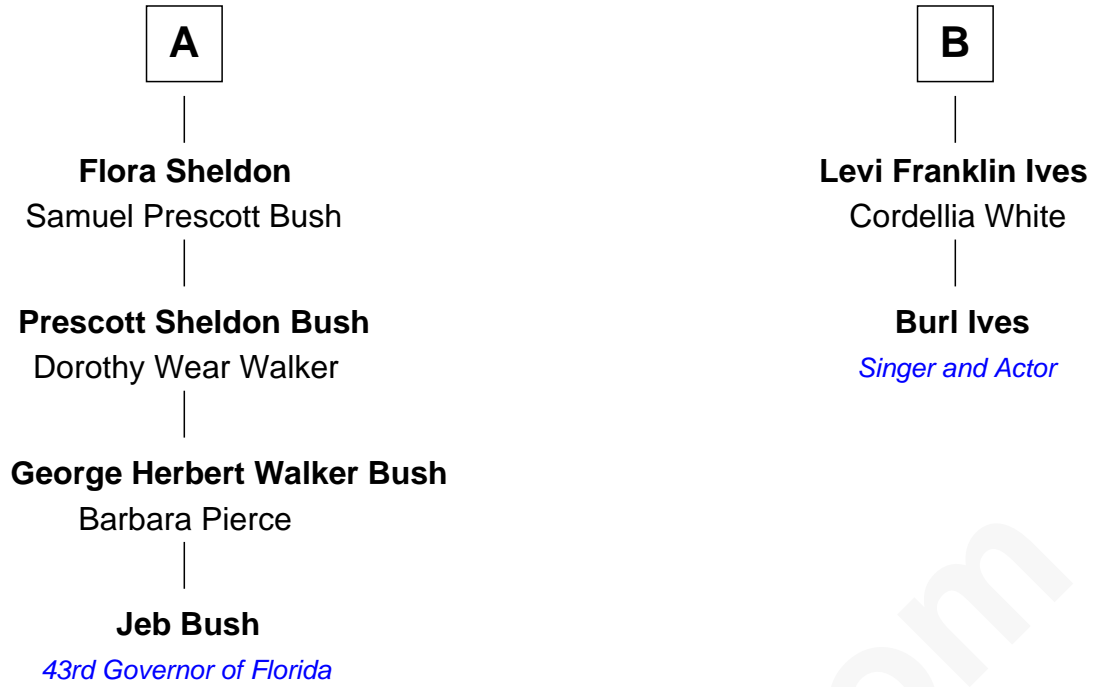

FamousKin.com Relationship Chart of

Jeb Bush

43rd Governor of Florida

8th cousin 2 times removed of

Burl Ives

Singer and Actor

John Washburn
Elizabeth Mitchell

FamousKin.com