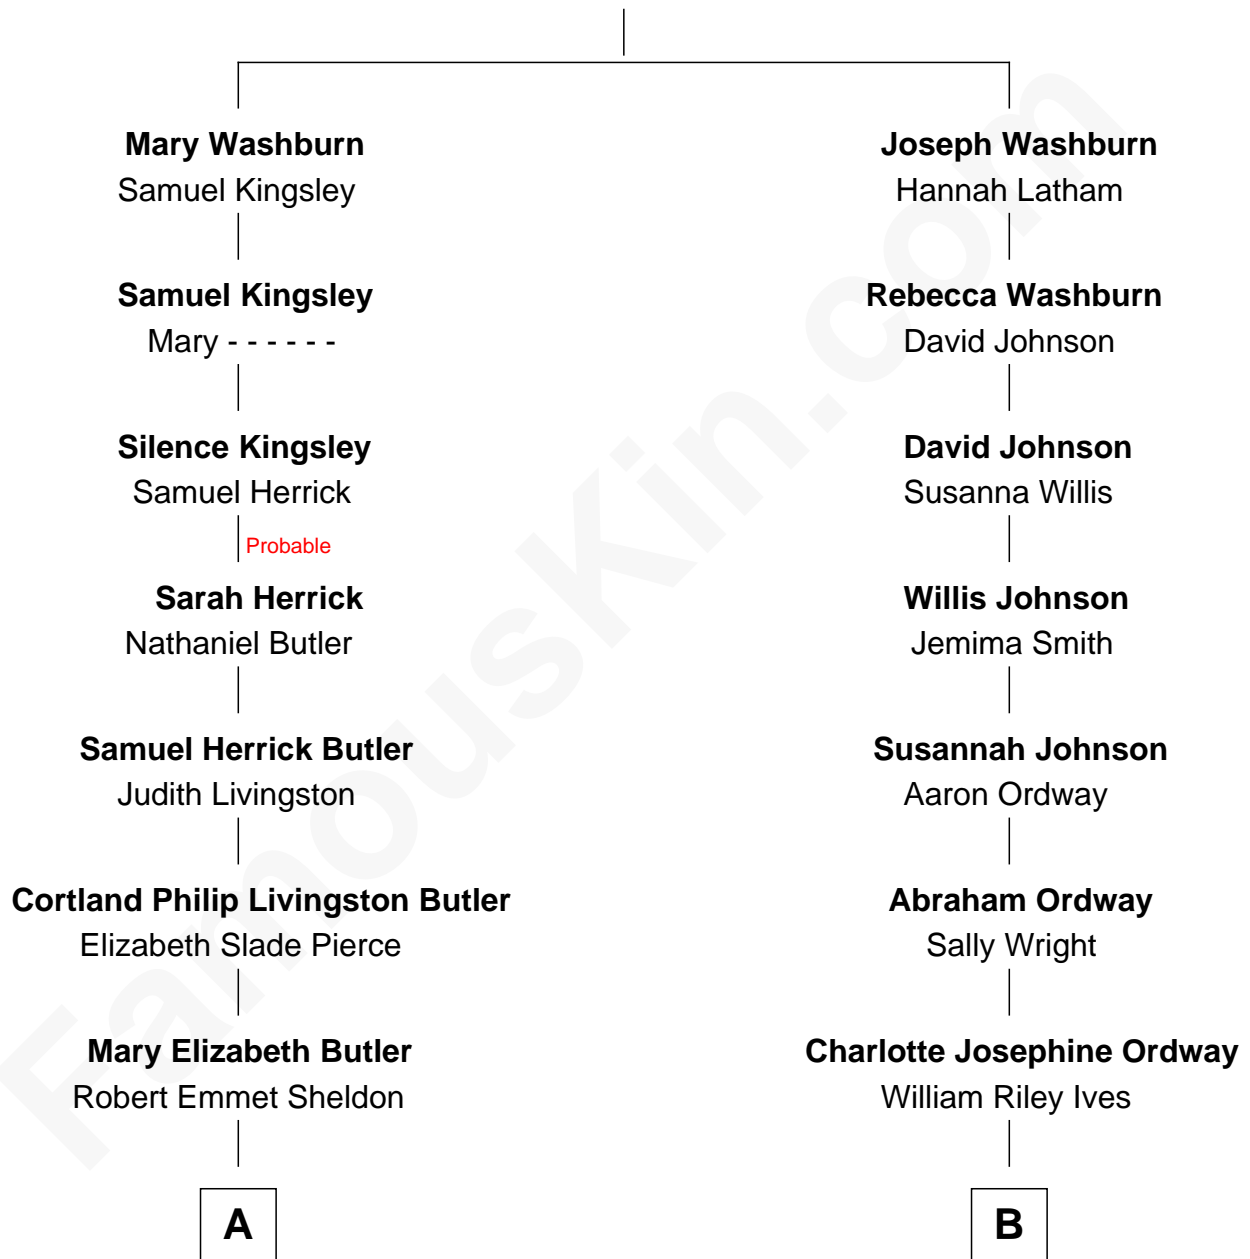

FamousKin.com Relationship Chart of

Jeb Bush

43rd Governor of Florida

8th cousin 2 times removed of

Burl Ives

Singer and Actor

John Washburn
Elizabeth Mitchell

FamousKin.com