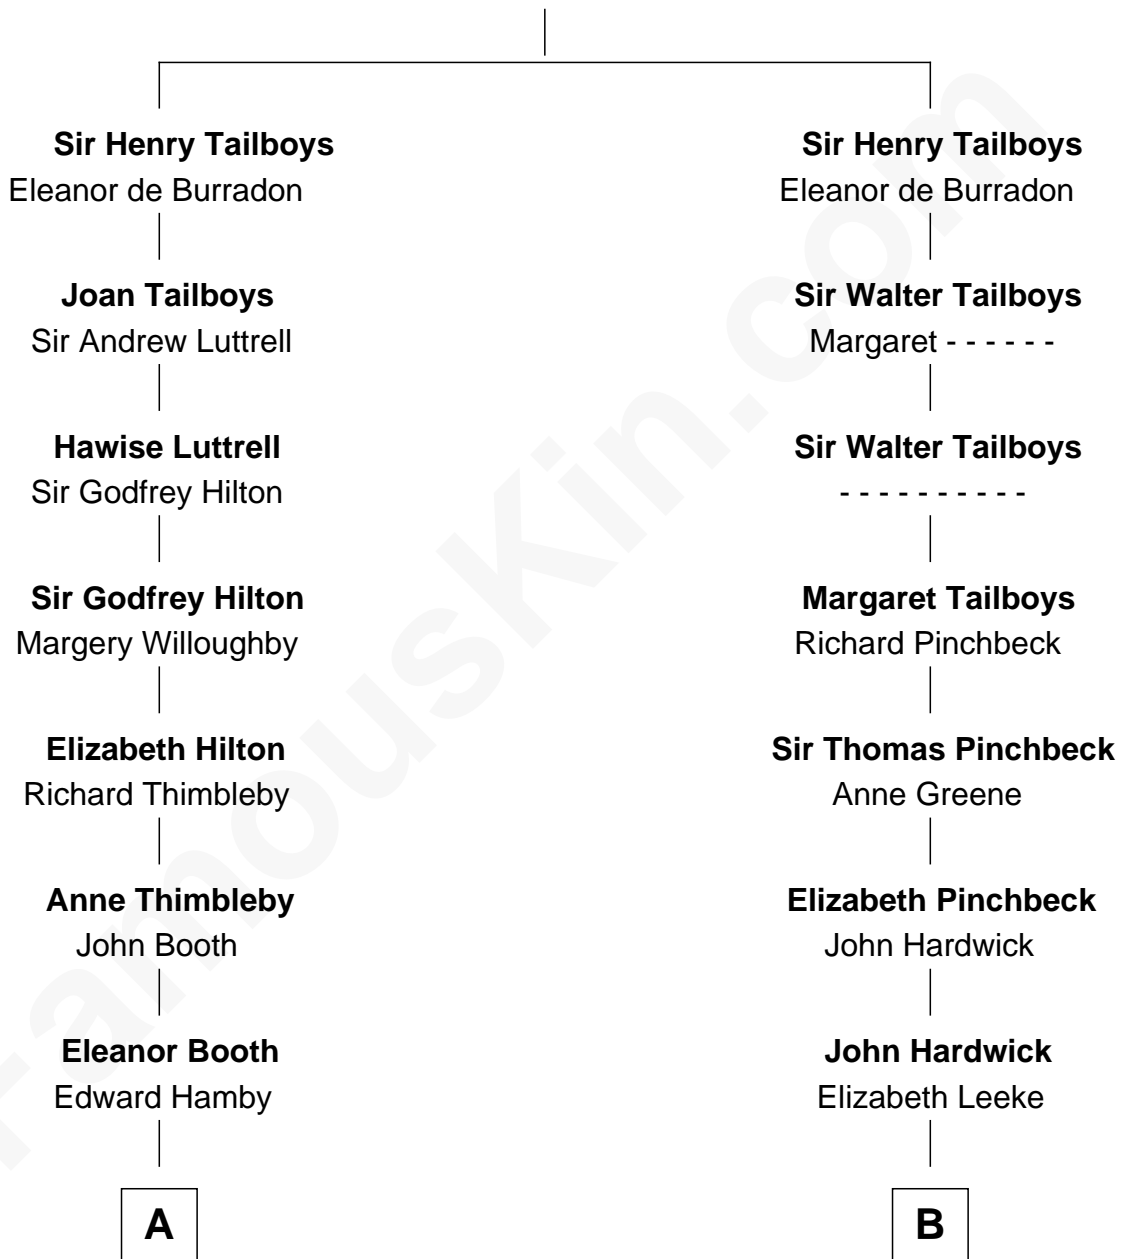

FamousKin.com Relationship Chart of

Jeb Bush

43rd Governor of Florida

14th cousin 7 times removed of

Charles Carroll

Signer of the Declaration of Independence

William Tailboys

C

Harriet Eleanor Fay
Rev. James Smith Bush

Samuel Prescott Bush
Flora Sheldon

Prescott Sheldon Bush
Dorothy Wear Walker

George Herbert Walker Bush
Barbara Pierce

Jeb Bush
43rd Governor of Florida

FamousKin.com