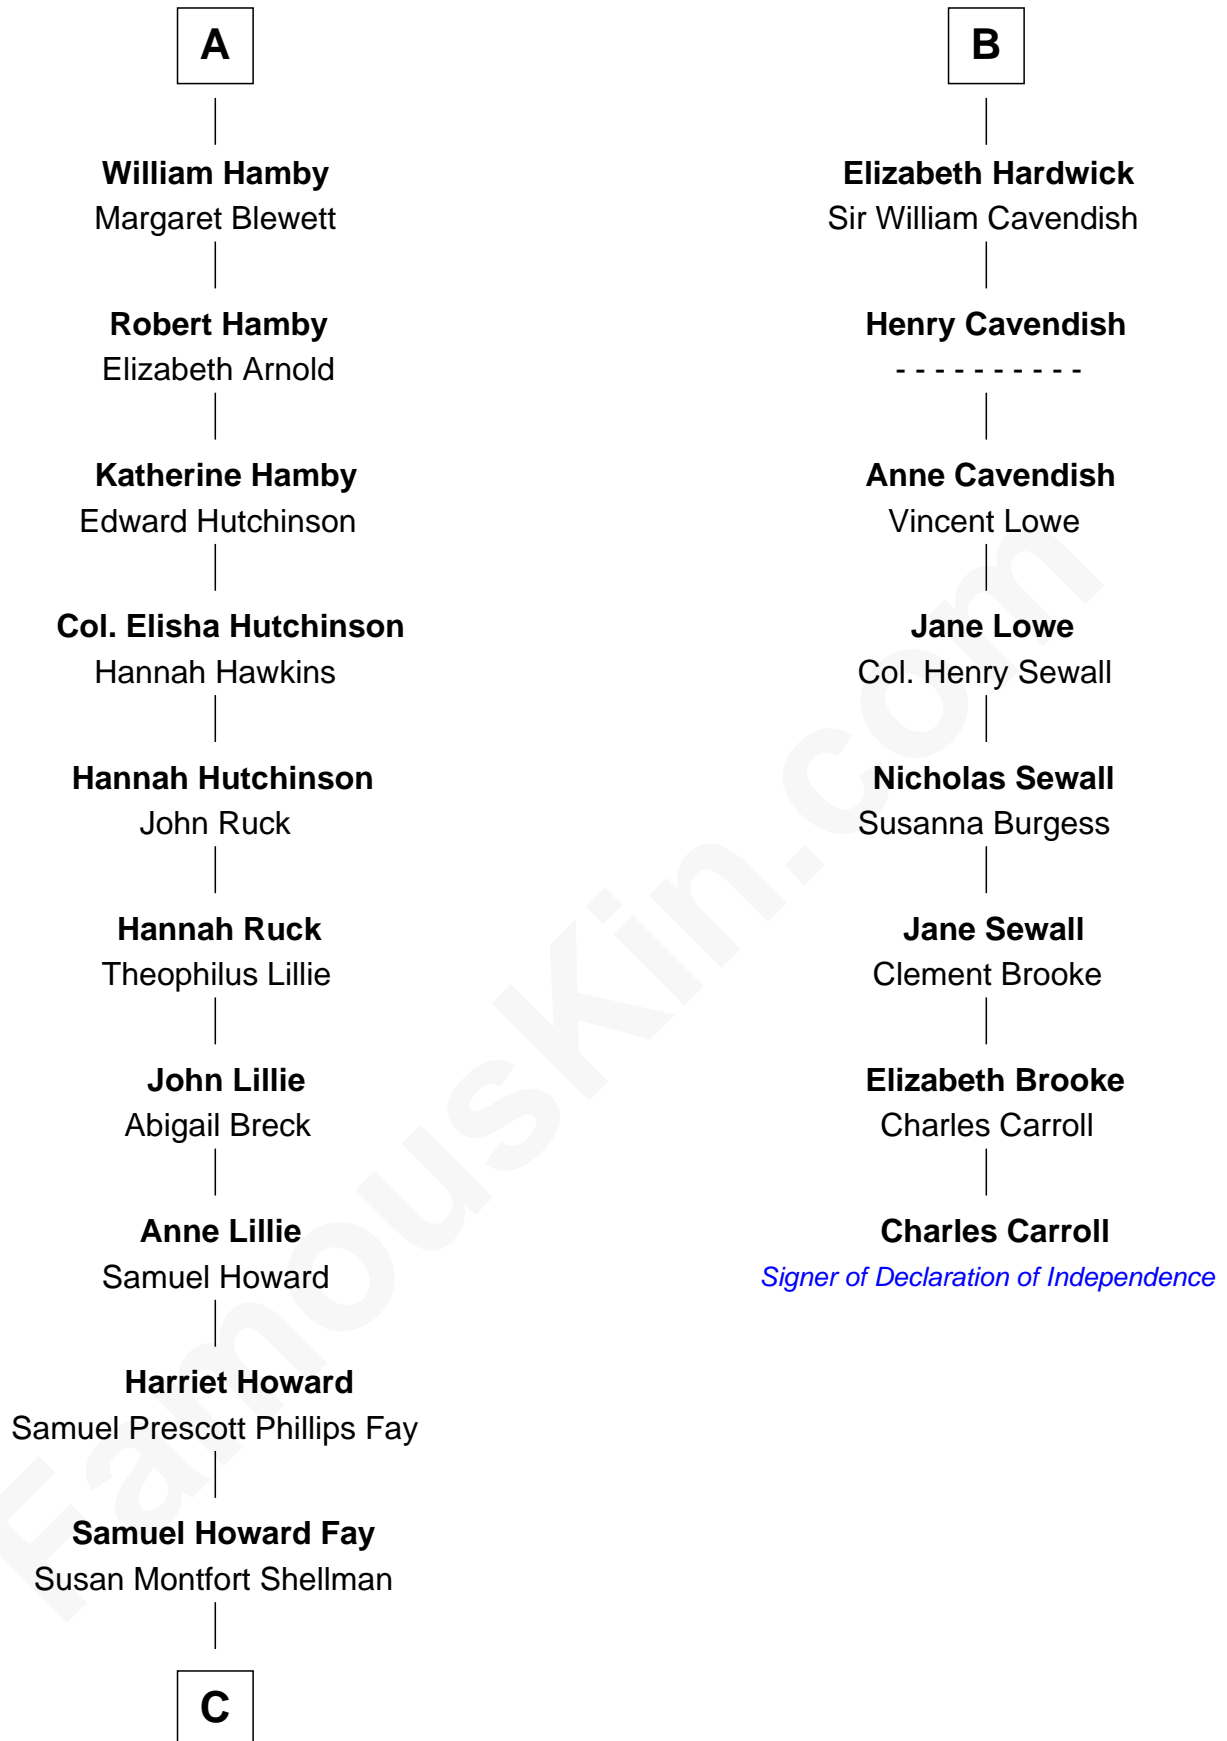

FamousKin.com Relationship Chart of

Jeb Bush

43rd Governor of Florida

14th cousin 7 times removed of

Charles Carroll

Signer of the Declaration of Independence

William Tailboys

C