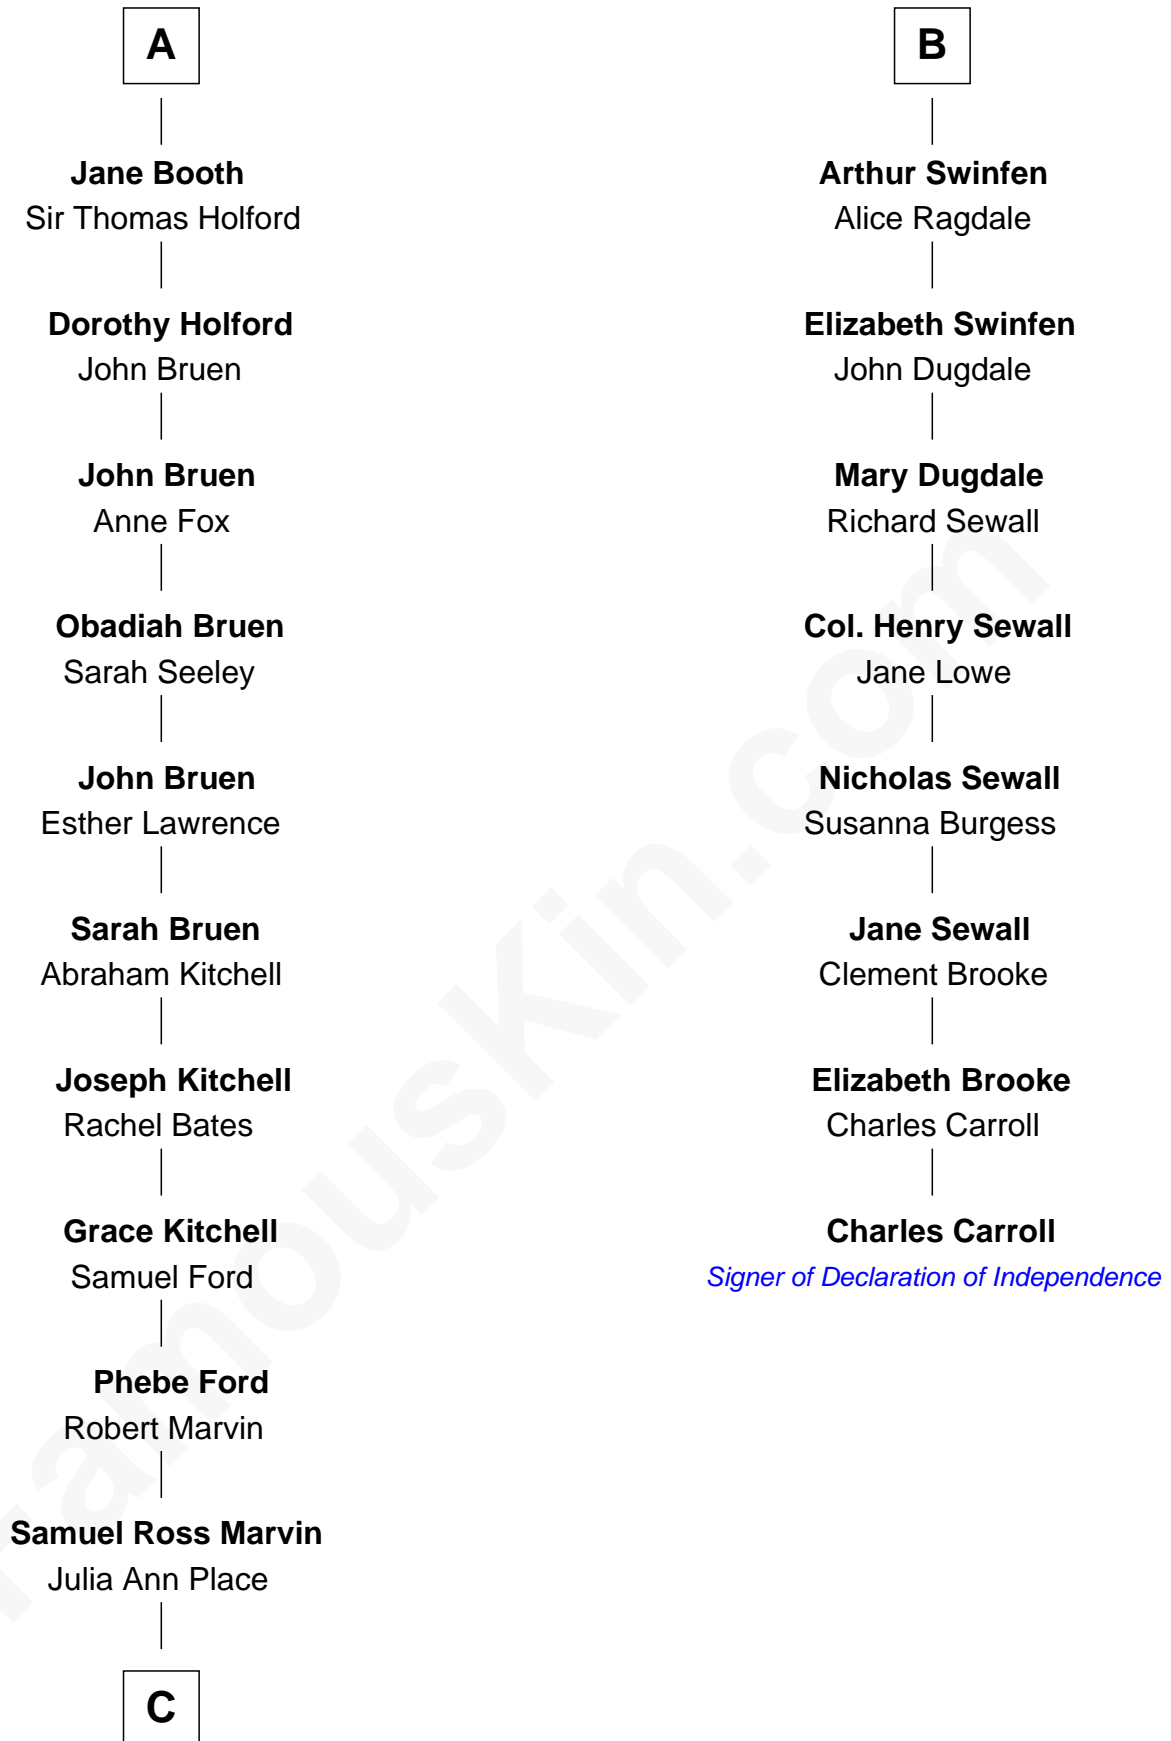

FamousKin.com

Relationship Chart of

Jeb Bush

43rd Governor of Florida

14th cousin 7 times removed of

Charles Carroll

Signer of the Declaration of Independence

C

Jerome Place Marvin

Martha Ann Stokes

Mabel Marvin

Scott Pierce

Marvin Pierce

Pauline Robinson

Barbara Pierce

George Herbert Walker Bush