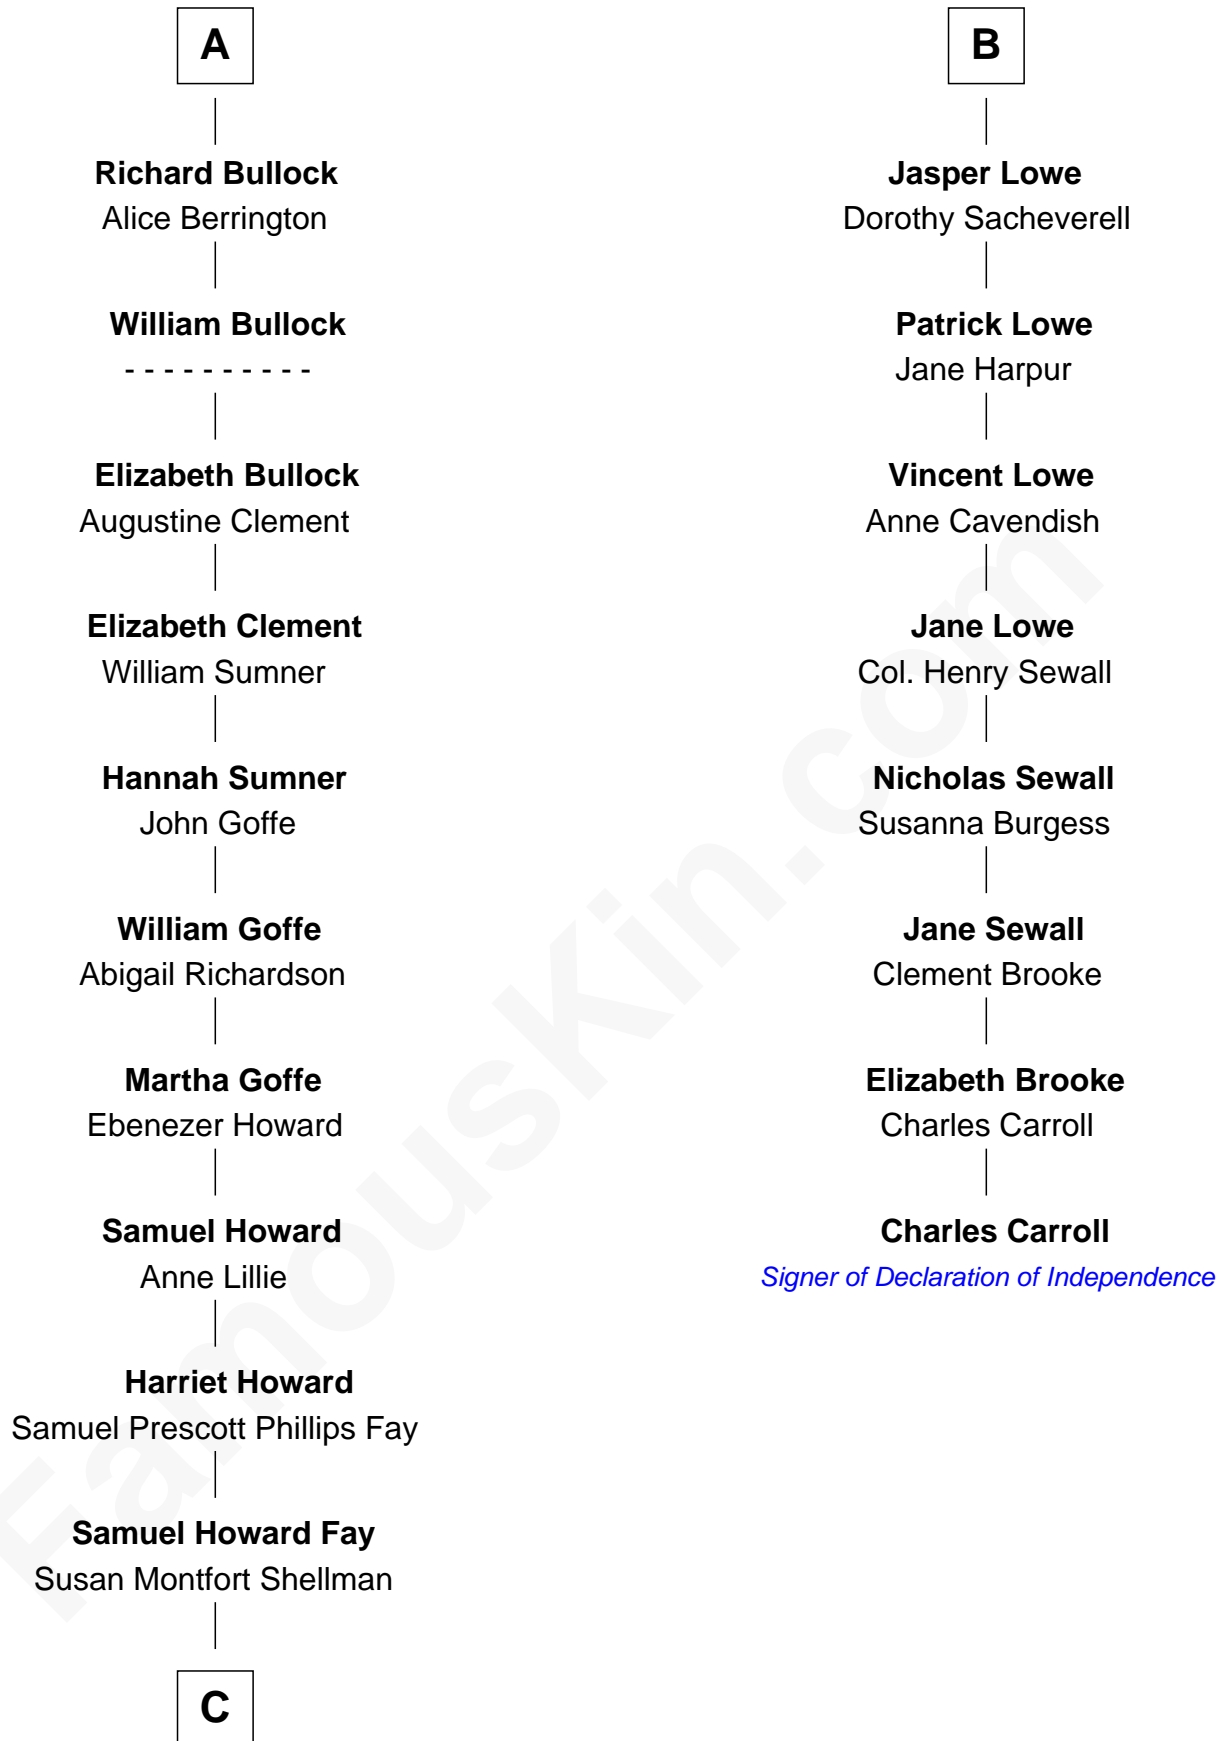

# FamousKin.com Relationship Chart of

**Jeb Bush**

*43rd Governor of Florida*

14th cousin 7 times removed of

**Charles Carroll**

*Signer of the Declaration of Independence*

**Sir John Howard**

Alice de Bois

**Joan de Vere**

Sir William Norreys

**Margaret Norreys**

Gilbert Bullock

**Thomas Bullock**

Alice Kingsmill

**A**

**Joan Howard**

Agnes Barlow

**Sir Thomas Cokayne**

Barbara FitzHerbert

**Jane Cokayne**

Vincent Lowe

**B**

**C**

**Harriet Eleanor Fay**  
Rev. James Smith Bush

**Samuel Prescott Bush**  
Flora Sheldon

**Prescott Sheldon Bush**  
Dorothy Wear Walker

**George Herbert Walker Bush**  
Barbara Pierce

**Jeb Bush**  
*43rd Governor of Florida*

FamousKin.com