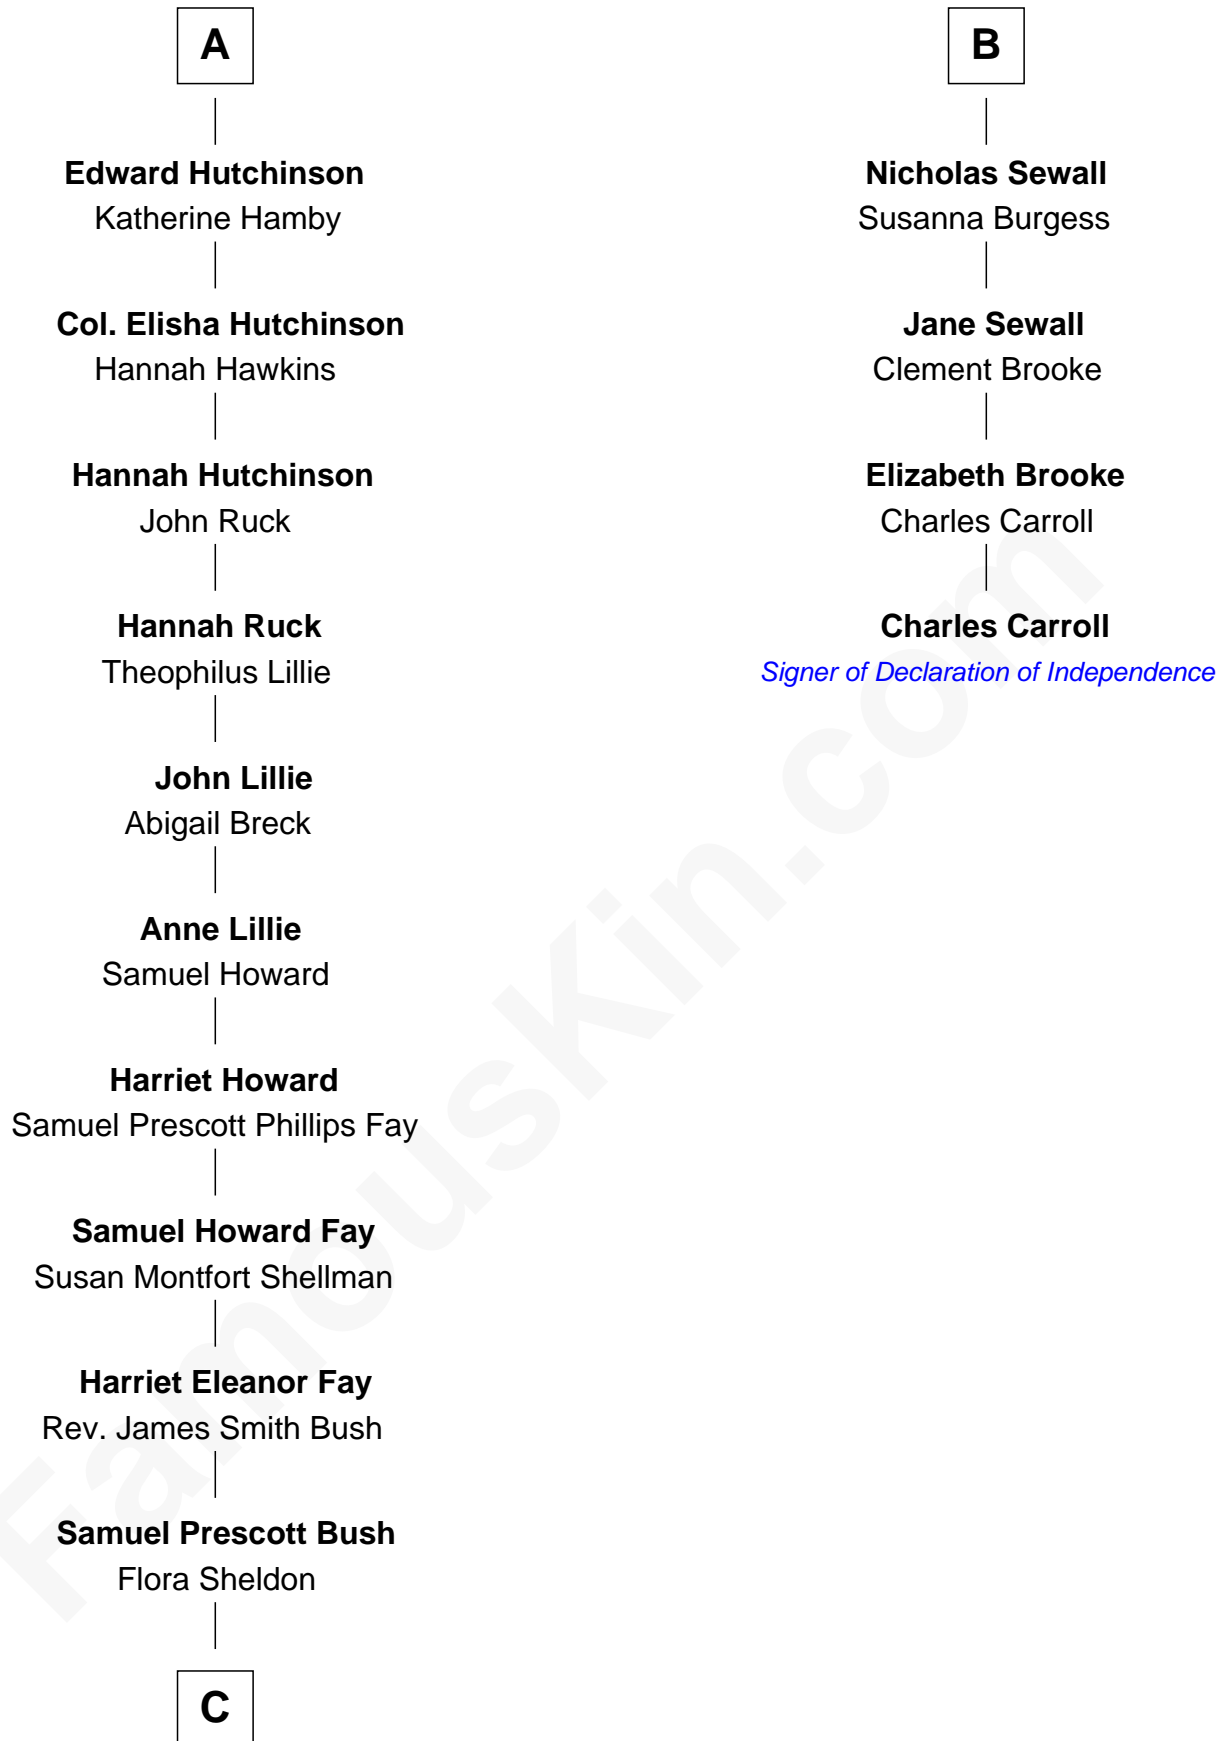

FamousKin.com

Relationship Chart of

Jeb Bush

43rd Governor of Florida

10th cousin 9 times removed of

Charles Carroll

Signer of the Declaration of Independence

C

—
Prescott Sheldon Bush

Dorothy Wear Walker

—
George Herbert Walker Bush

Barbara Pierce

—
Jeb Bush

43rd Governor of Florida

FamousKin.com