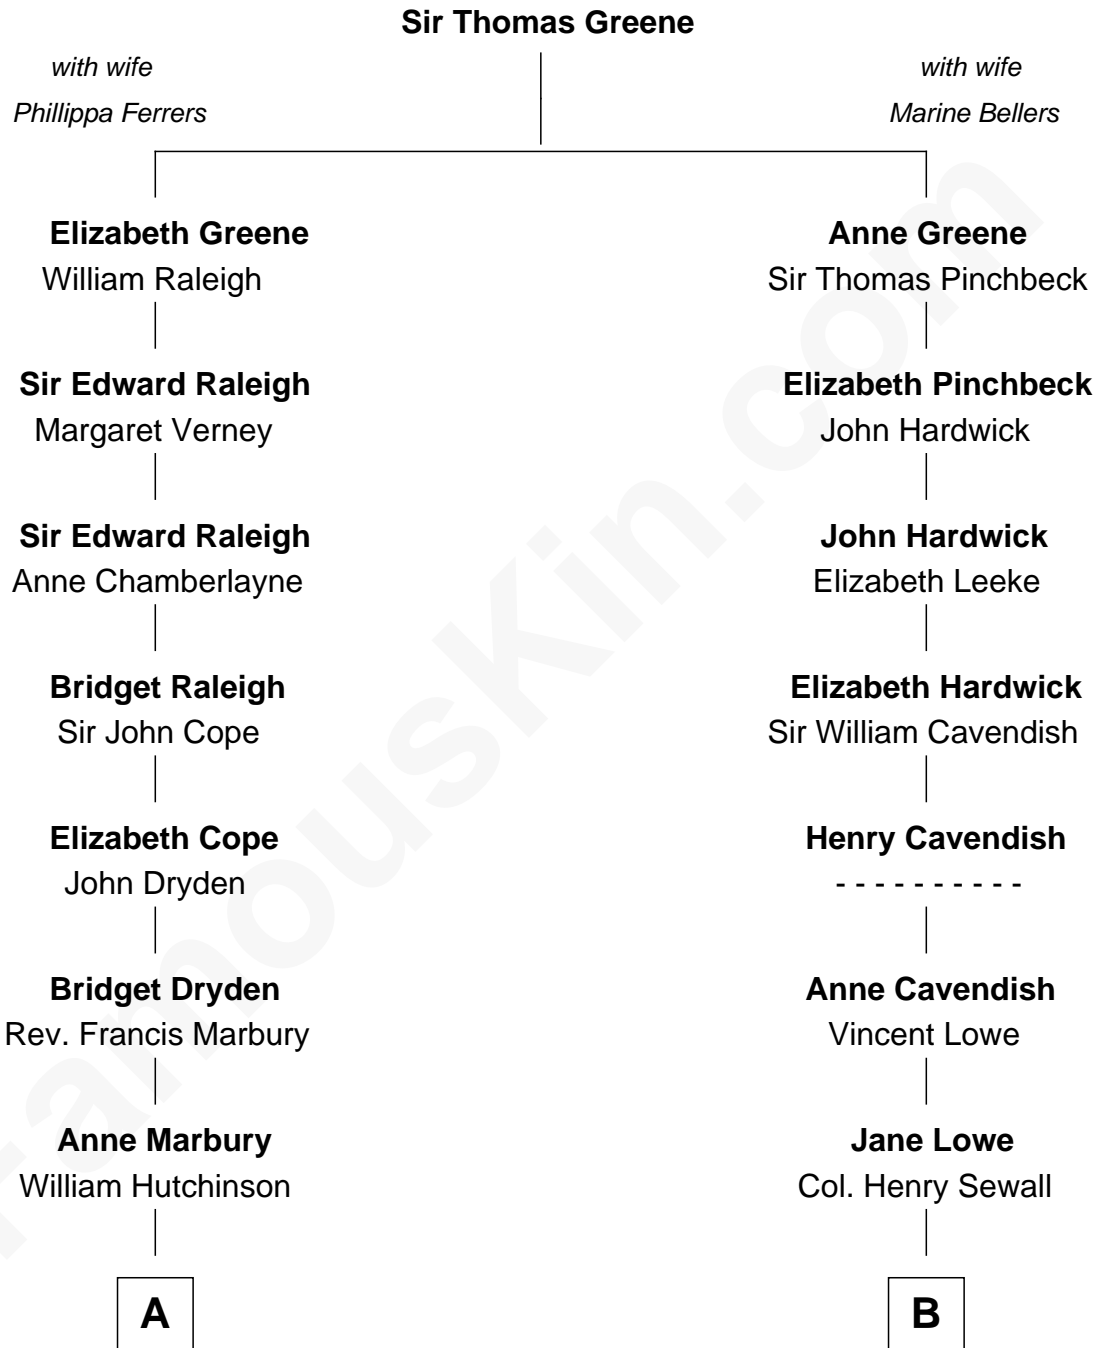

FamousKin.com

Relationship Chart of

Jeb Bush

43rd Governor of Florida

10th cousin 9 times removed of

Charles Carroll

Signer of the Declaration of Independence

C

—
Prescott Sheldon Bush

Dorothy Wear Walker

—
George Herbert Walker Bush

Barbara Pierce

—
Jeb Bush

43rd Governor of Florida

FamousKin.com