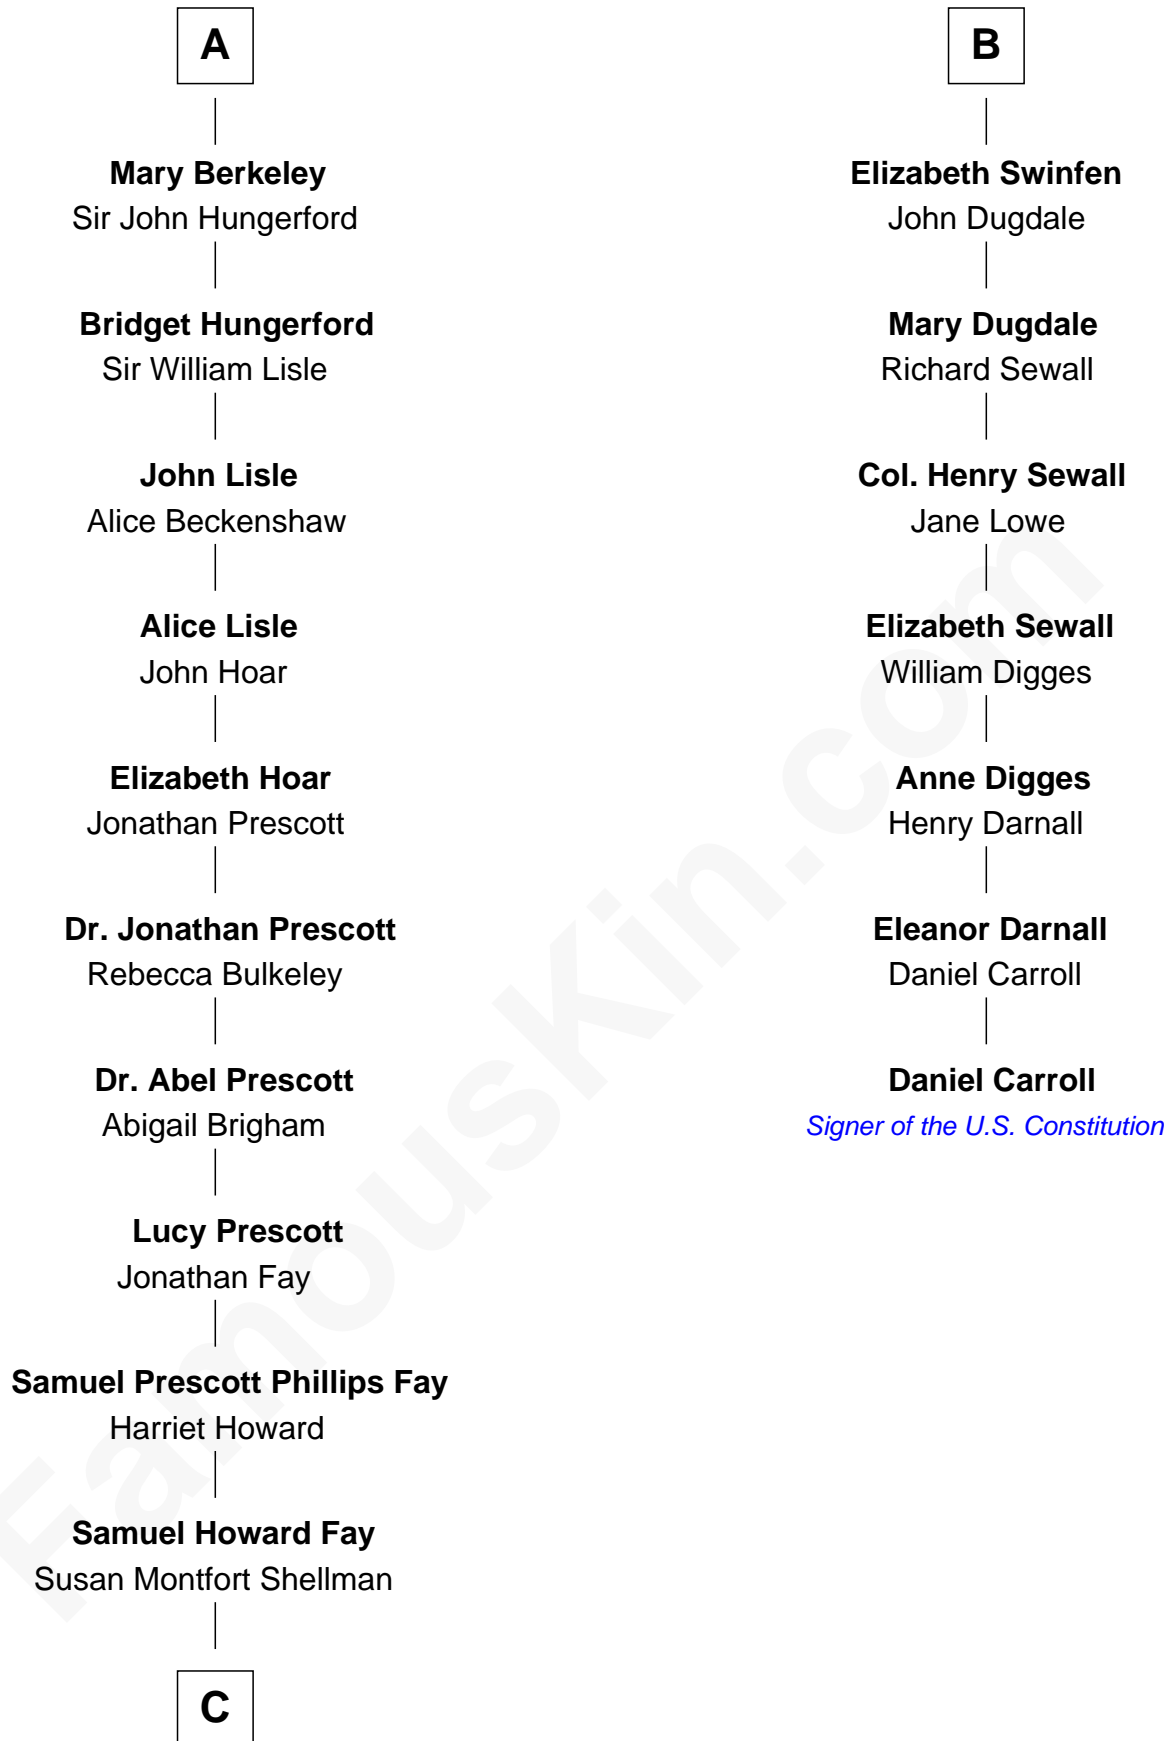

FamousKin.com

Relationship Chart of

Jeb Bush

43rd Governor of Florida

13th cousin 8 times removed of

Daniel Carroll

Signer of the U.S. Constitution

C

—
Harriet Eleanor Fay
Rev. James Smith Bush

—
Samuel Prescott Bush
Flora Sheldon

—
Prescott Sheldon Bush
Dorothy Wear Walker

—
George Herbert Walker Bush
Barbara Pierce

—
Jeb Bush
43rd Governor of Florida