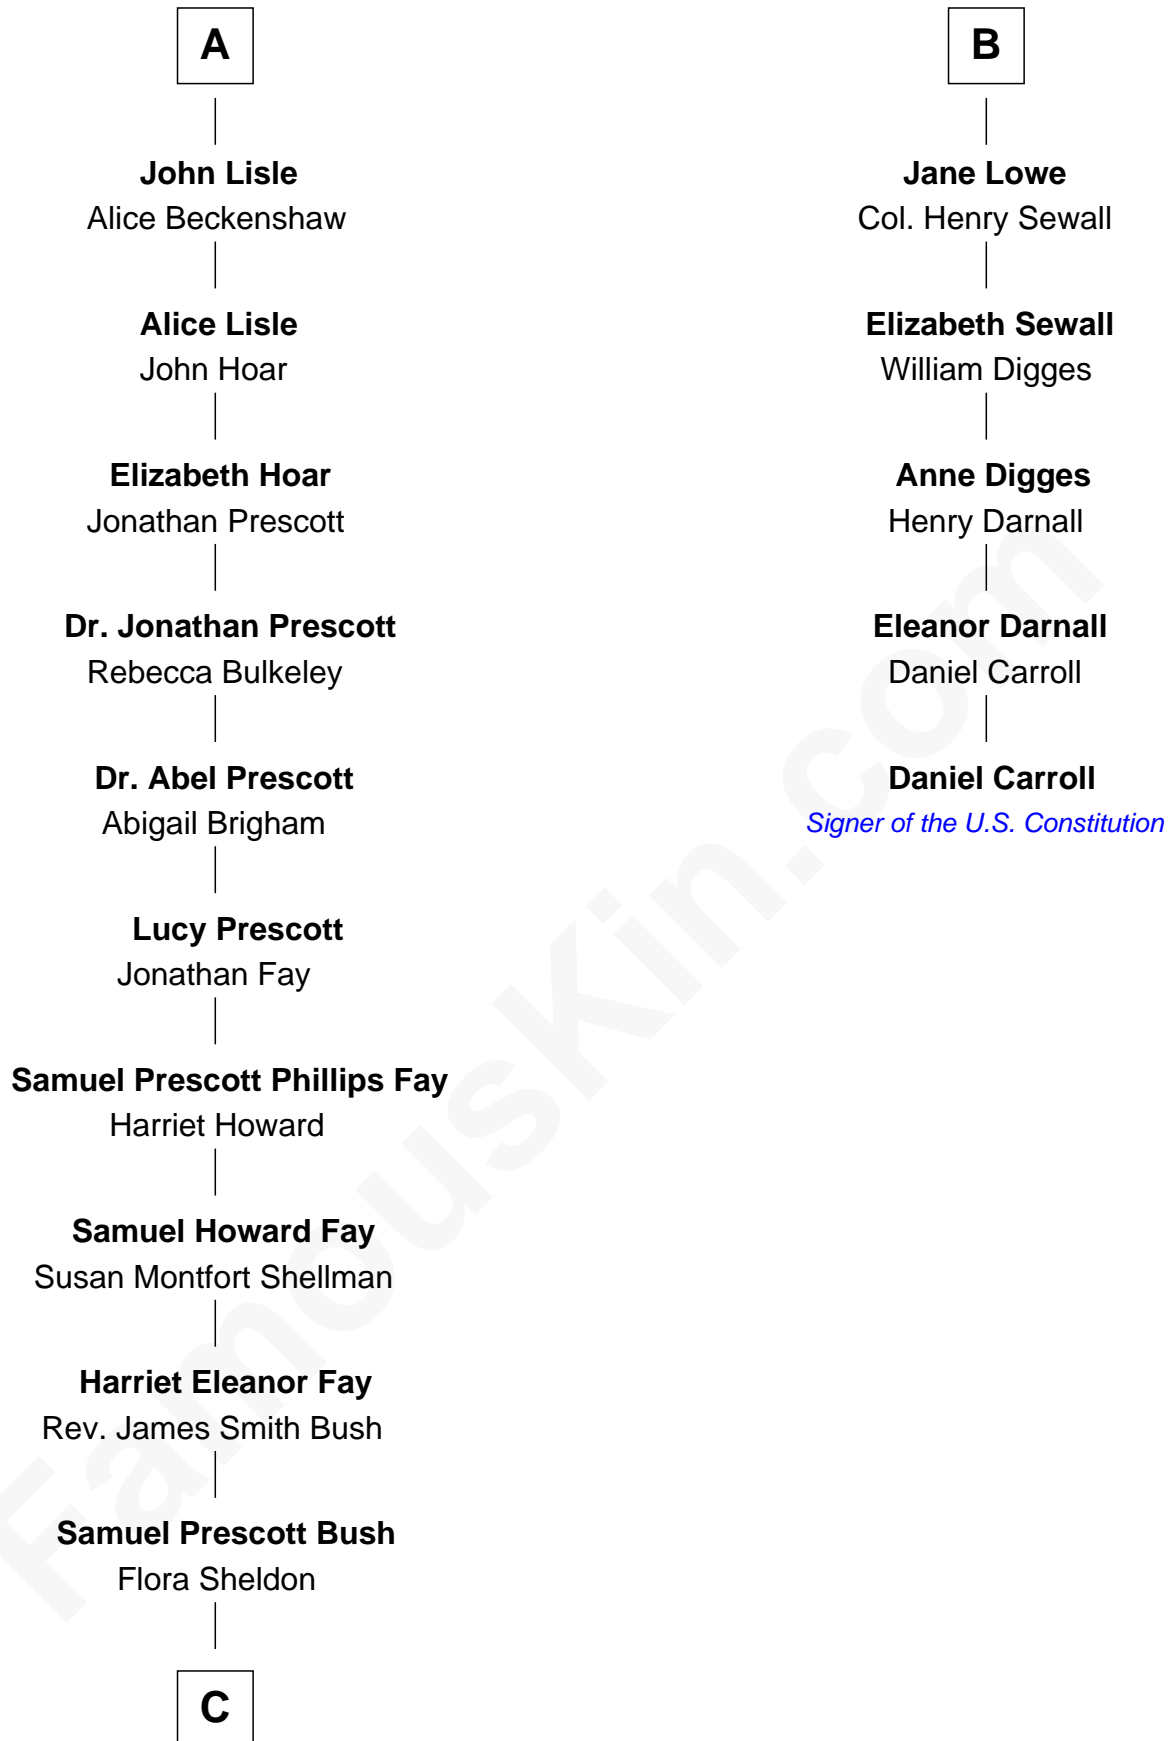

FamousKin.com Relationship Chart of

Jeb Bush

43rd Governor of Florida

11th cousin 8 times removed of

Daniel Carroll

Signer of the U.S. Constitution

Sir Thomas Aylesbury

Katherine Pabenham

Eleanor Aylesbury
Sir Humphrey Stafford

Anne Stafford
Sir William Berkeley

Richard Berkeley
Elizabeth Conningsby

Sir John Berkeley
Isabel Dennis

Sir Richard Berkeley
Elizabeth Jermy

Mary Berkeley
Sir John Hungerford

Bridget Hungerford
Sir William Lisle

A

Isabel Aylesbury
Sir Thomas Chaworth

Katherine Chaworth
William Leeke

Thomas Leeke
Margaret Foxe

Elizabeth Leeke
John Hardwick

Elizabeth Hardwick
Sir William Cavendish

Henry Cavendish

Anne Cavendish
Vincent Lowe

B

C

—
Prescott Sheldon Bush

Dorothy Wear Walker

—
George Herbert Walker Bush

Barbara Pierce