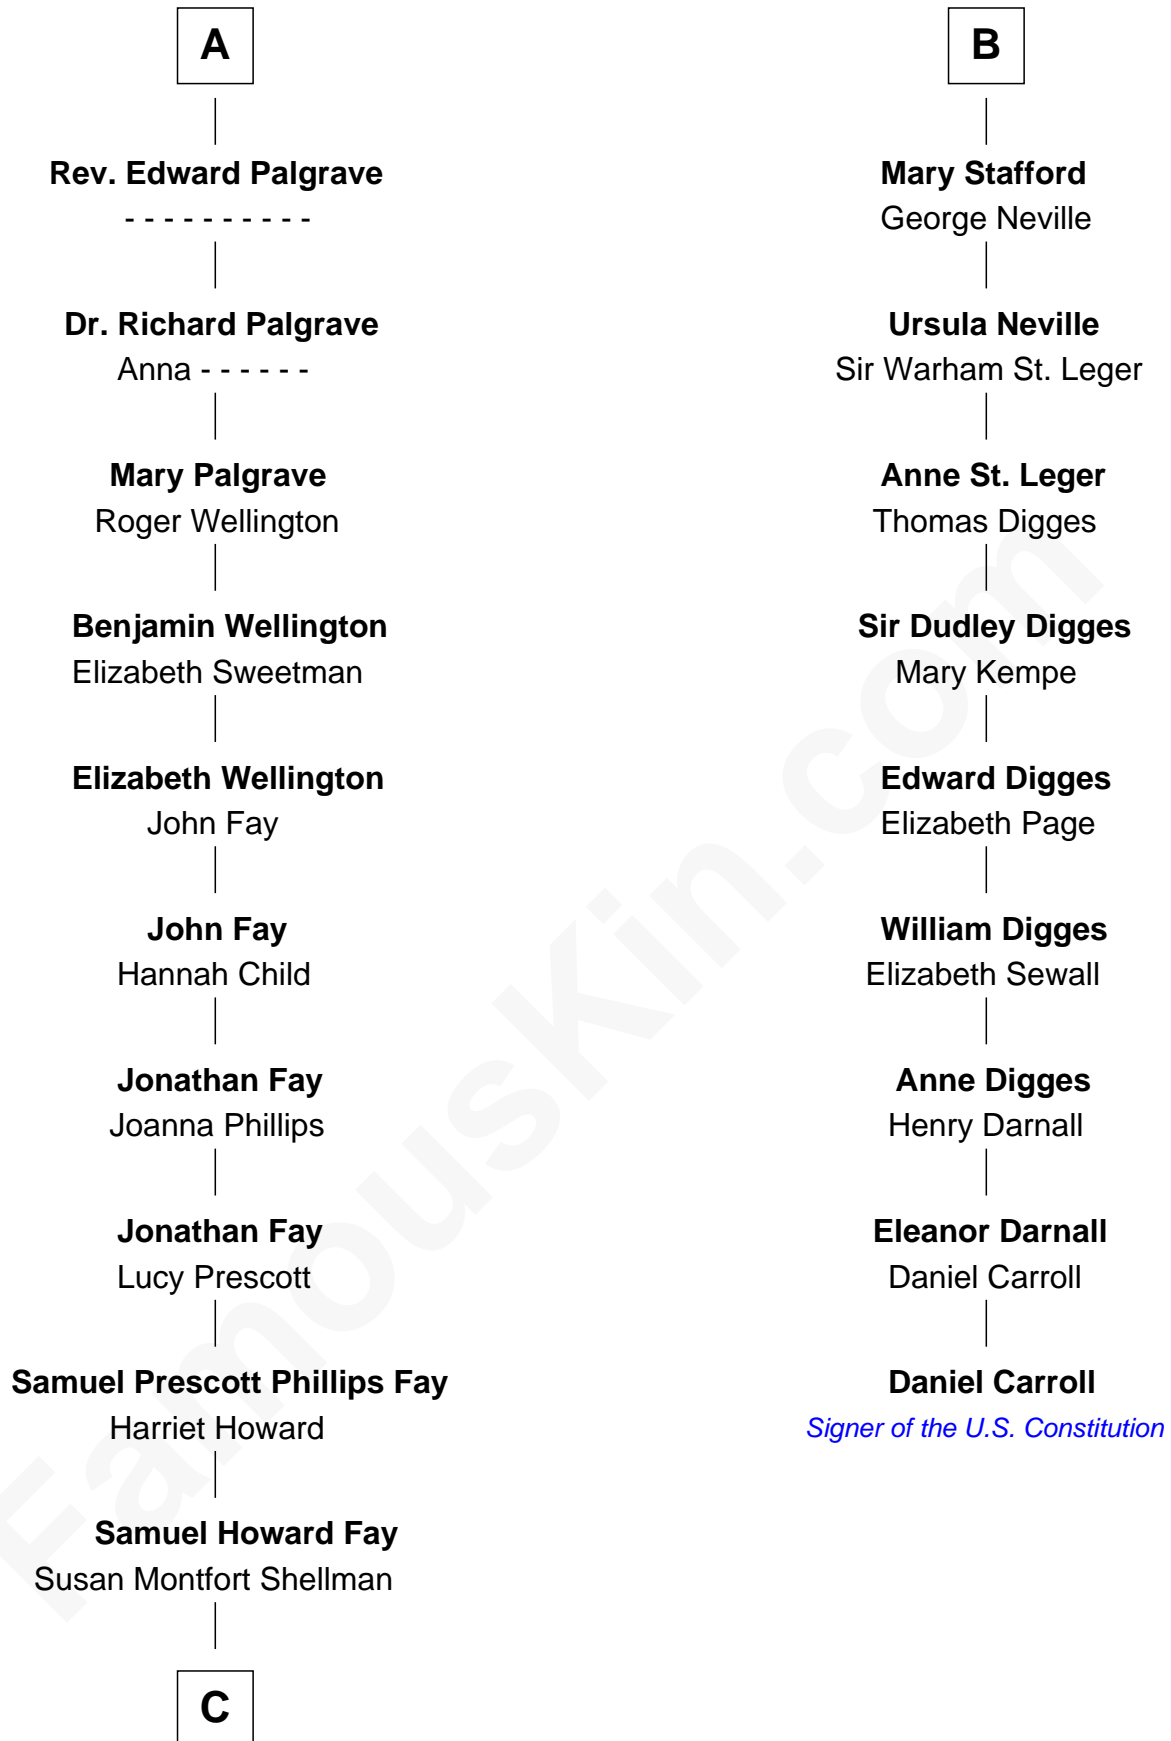

FamousKin.com Relationship Chart of

Jeb Bush

43rd Governor of Florida

15th cousin 6 times removed of

Daniel Carroll

Signer of the U.S. Constitution

C

Harriet Eleanor Fay
Rev. James Smith Bush

Samuel Prescott Bush
Flora Sheldon

Prescott Sheldon Bush
Dorothy Wear Walker

George Herbert Walker Bush
Barbara Pierce

Jeb Bush
43rd Governor of Florida

FamousKin.com