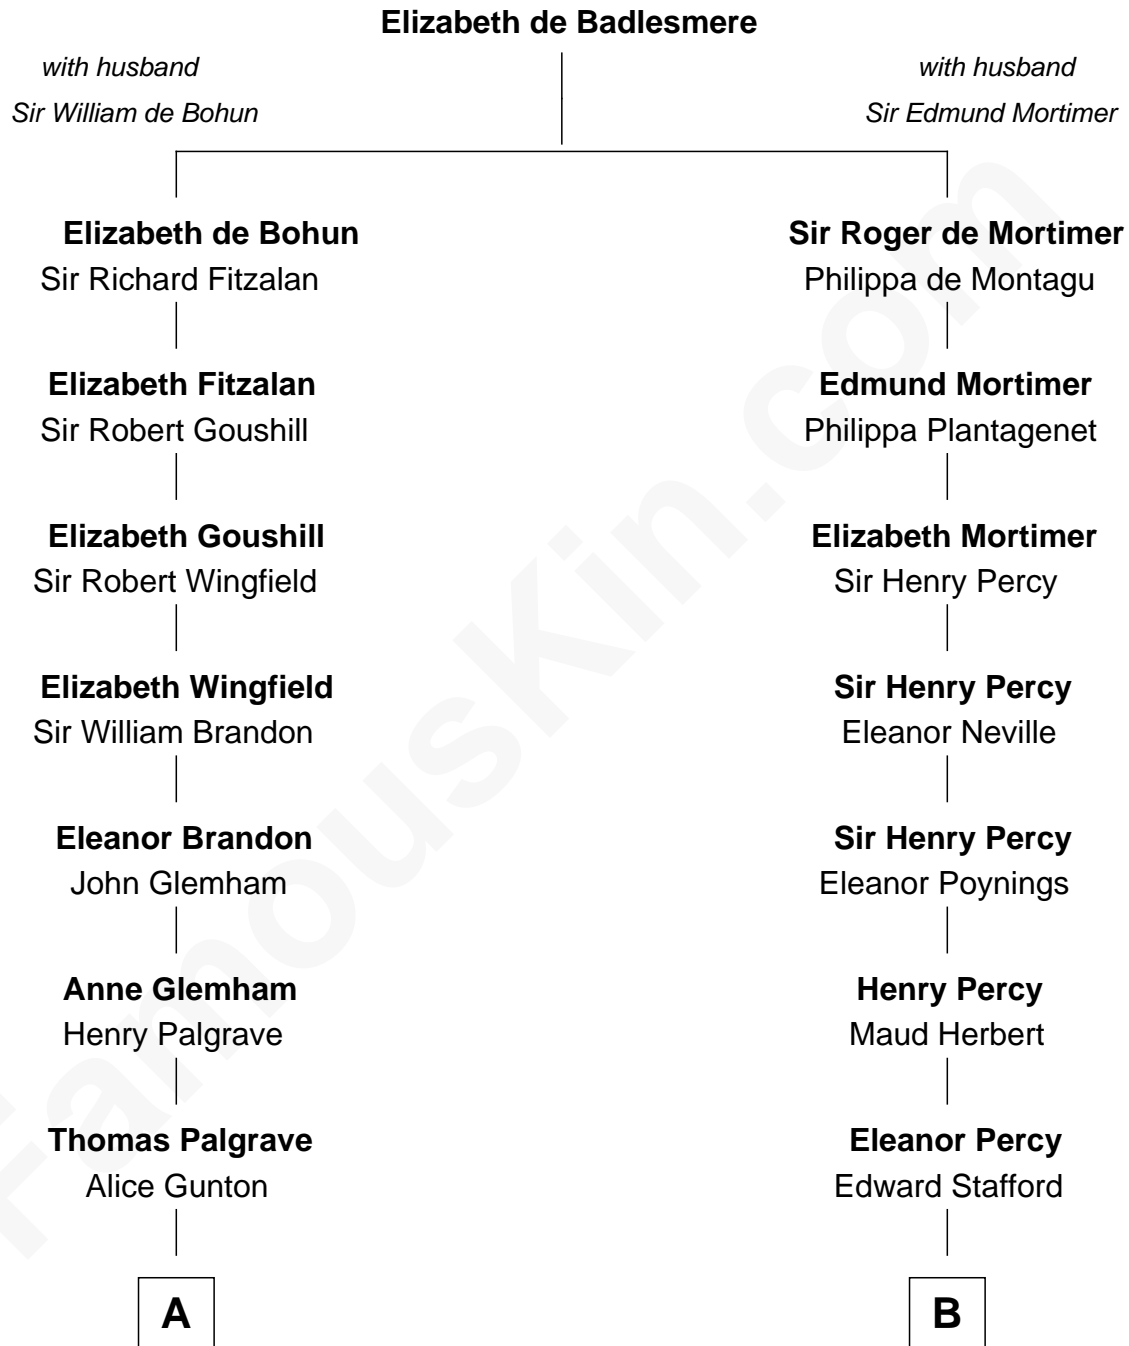

FamousKin.com Relationship Chart of

Jeb Bush

43rd Governor of Florida

15th cousin 6 times removed of

Daniel Carroll

Signer of the U.S. Constitution

C

Harriet Eleanor Fay
Rev. James Smith Bush

Samuel Prescott Bush
Flora Sheldon

Prescott Sheldon Bush
Dorothy Wear Walker

George Herbert Walker Bush
Barbara Pierce

Jeb Bush
43rd Governor of Florida

FamousKin.com