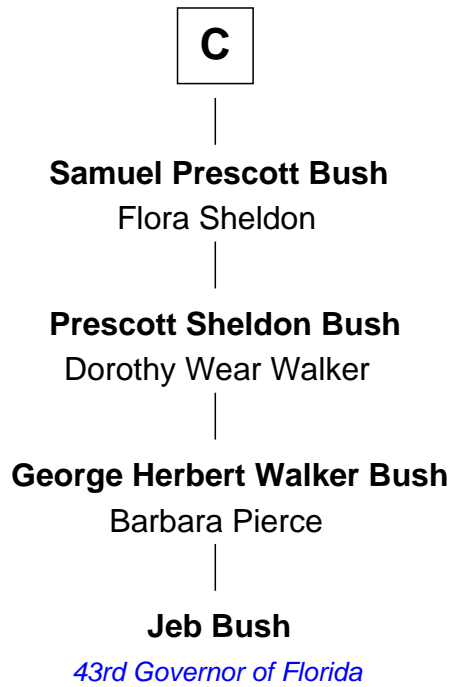

# FamousKin.com Relationship Chart of

**Jeb Bush**

*43rd Governor of Florida*

12th cousin 8 times removed of

**John Carroll**

*Founder of Georgetown University*

**Sir Walter Tailboys**

Margaret - - - - -

**John Booth**

Anne Thimbleby

**Eleanor Booth**

Edward Hamby

**William Hamby**

Margaret Blewett

**A**

**Sir Walter Tailboys**

- - - - -

**Margaret Tailboys**

Richard Pinchbeck

**Sir Thomas Pinchbeck**

Anne Greene

**Elizabeth Pinchbeck**

John Hardwick

**John Hardwick**

Elizabeth Leeke

**Elizabeth Hardwick**

Sir William Cavendish

**Henry Cavendish**

- - - - -

**B**

FamousKin.com