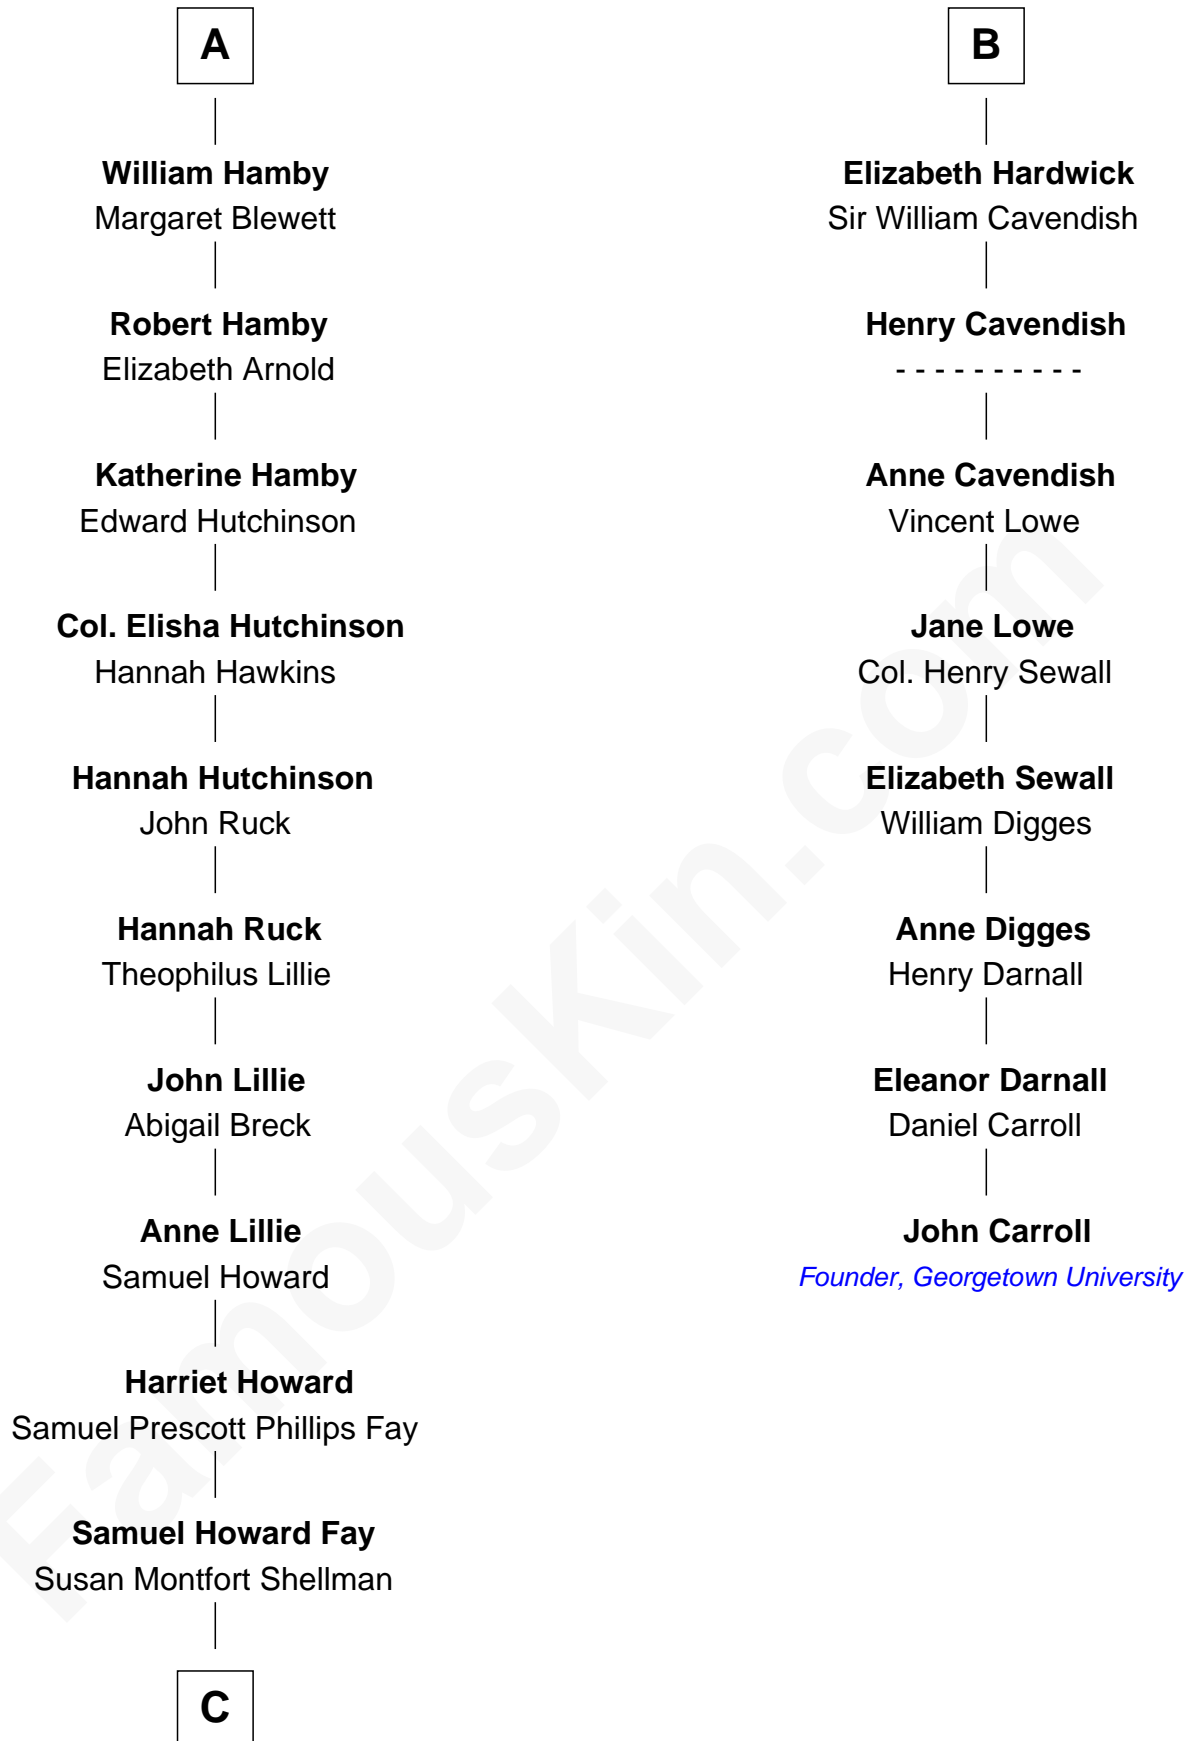

# FamousKin.com Relationship Chart of

**Jeb Bush**

*43rd Governor of Florida*

14th cousin 7 times removed of

**John Carroll**

*Founder of Georgetown University*

**William Tailboys**

**C**

—  
**Harriet Eleanor Fay**  
Rev. James Smith Bush

—  
**Samuel Prescott Bush**  
Flora Sheldon

—  
**Prescott Sheldon Bush**  
Dorothy Wear Walker

—  
**George Herbert Walker Bush**  
Barbara Pierce

—  
**Jeb Bush**  
*43rd Governor of Florida*