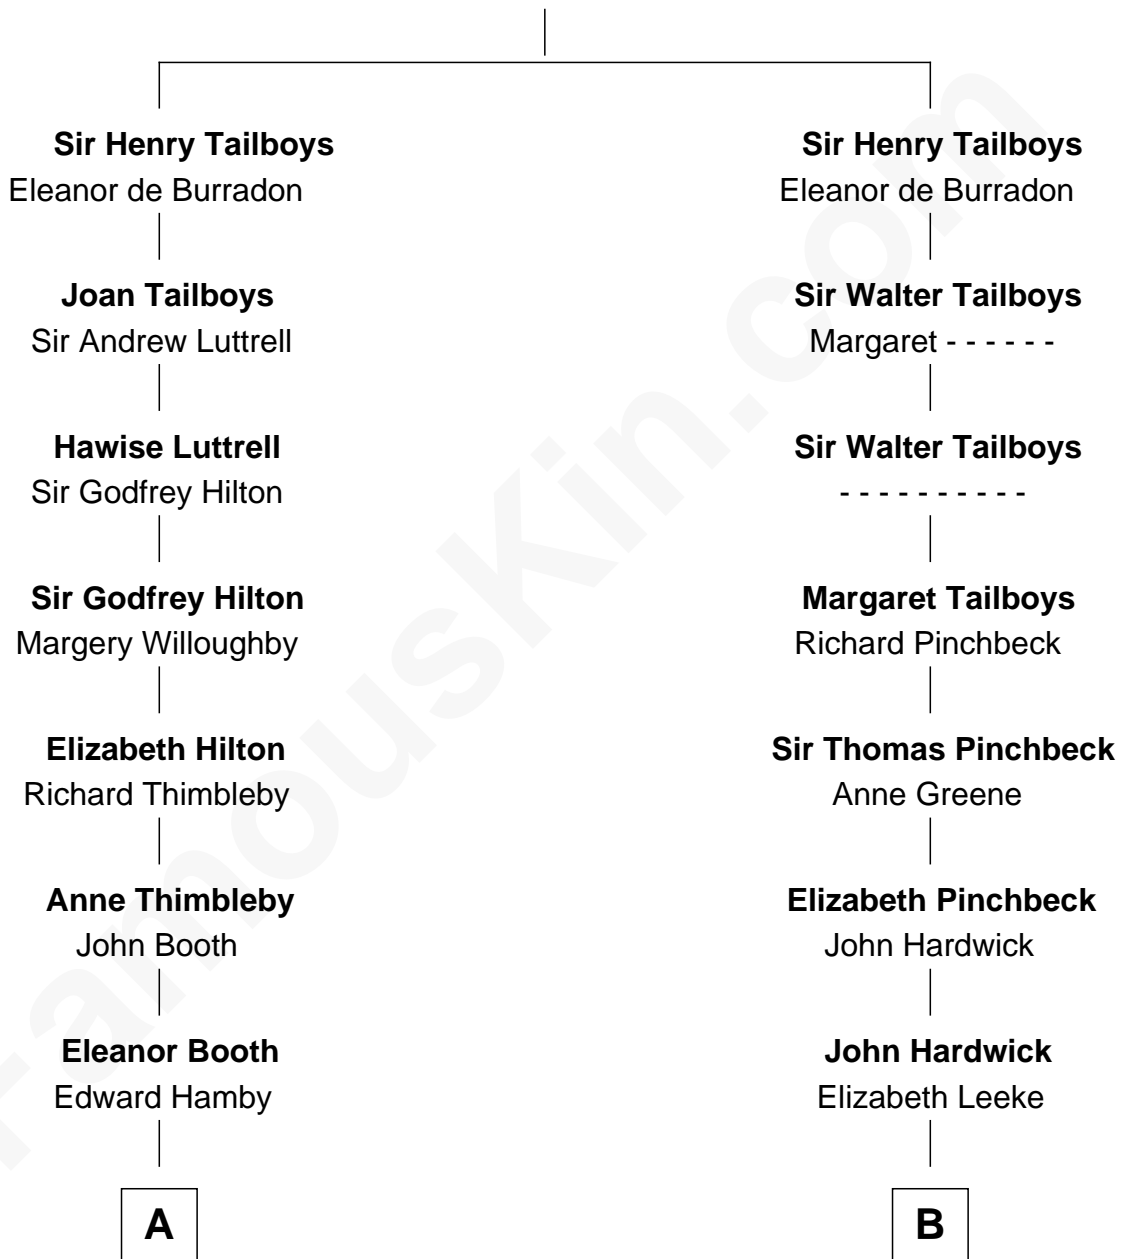

# FamousKin.com Relationship Chart of

**Jeb Bush**

*43rd Governor of Florida*

14th cousin 7 times removed of

**John Carroll**

*Founder of Georgetown University*

**William Tailboys**

**C**

—  
**Harriet Eleanor Fay**  
Rev. James Smith Bush

—  
**Samuel Prescott Bush**  
Flora Sheldon

—  
**Prescott Sheldon Bush**  
Dorothy Wear Walker

—  
**George Herbert Walker Bush**  
Barbara Pierce

—  
**Jeb Bush**  
*43rd Governor of Florida*