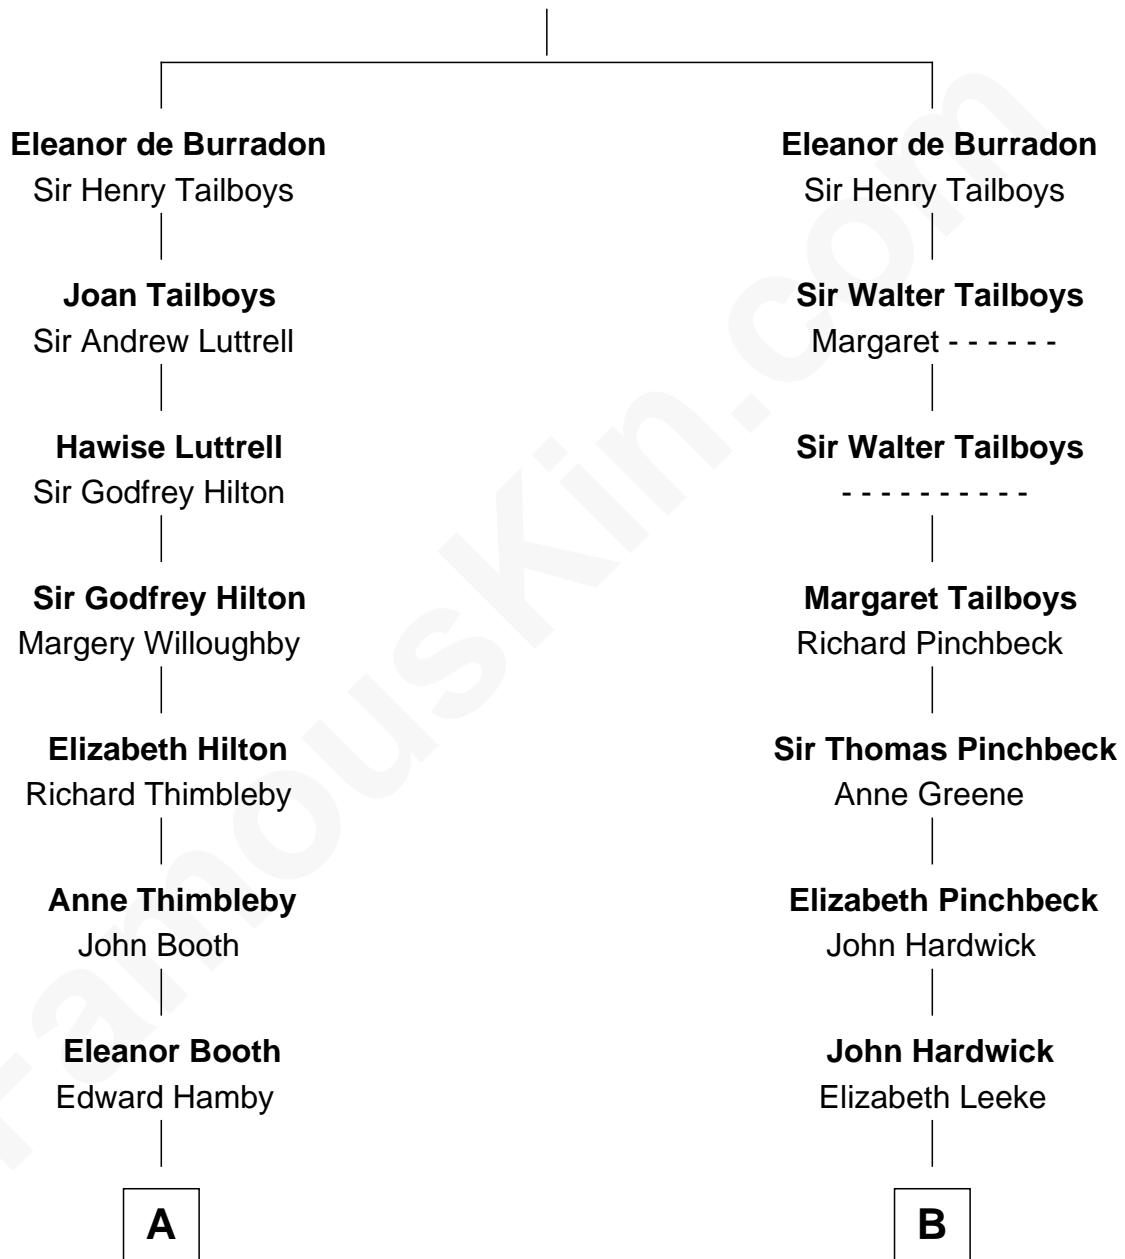

# FamousKin.com Relationship Chart of

**Jeb Bush**

*43rd Governor of Florida*

14th cousin 7 times removed of

**John Carroll**

*Founder of Georgetown University*

**Sir Gilbert de Burradon**

Elizabeth de Umfreville

**C**

—  
**Harriet Eleanor Fay**  
Rev. James Smith Bush

—  
**Samuel Prescott Bush**  
Flora Sheldon

—  
**Prescott Sheldon Bush**  
Dorothy Wear Walker

—  
**George Herbert Walker Bush**  
Barbara Pierce