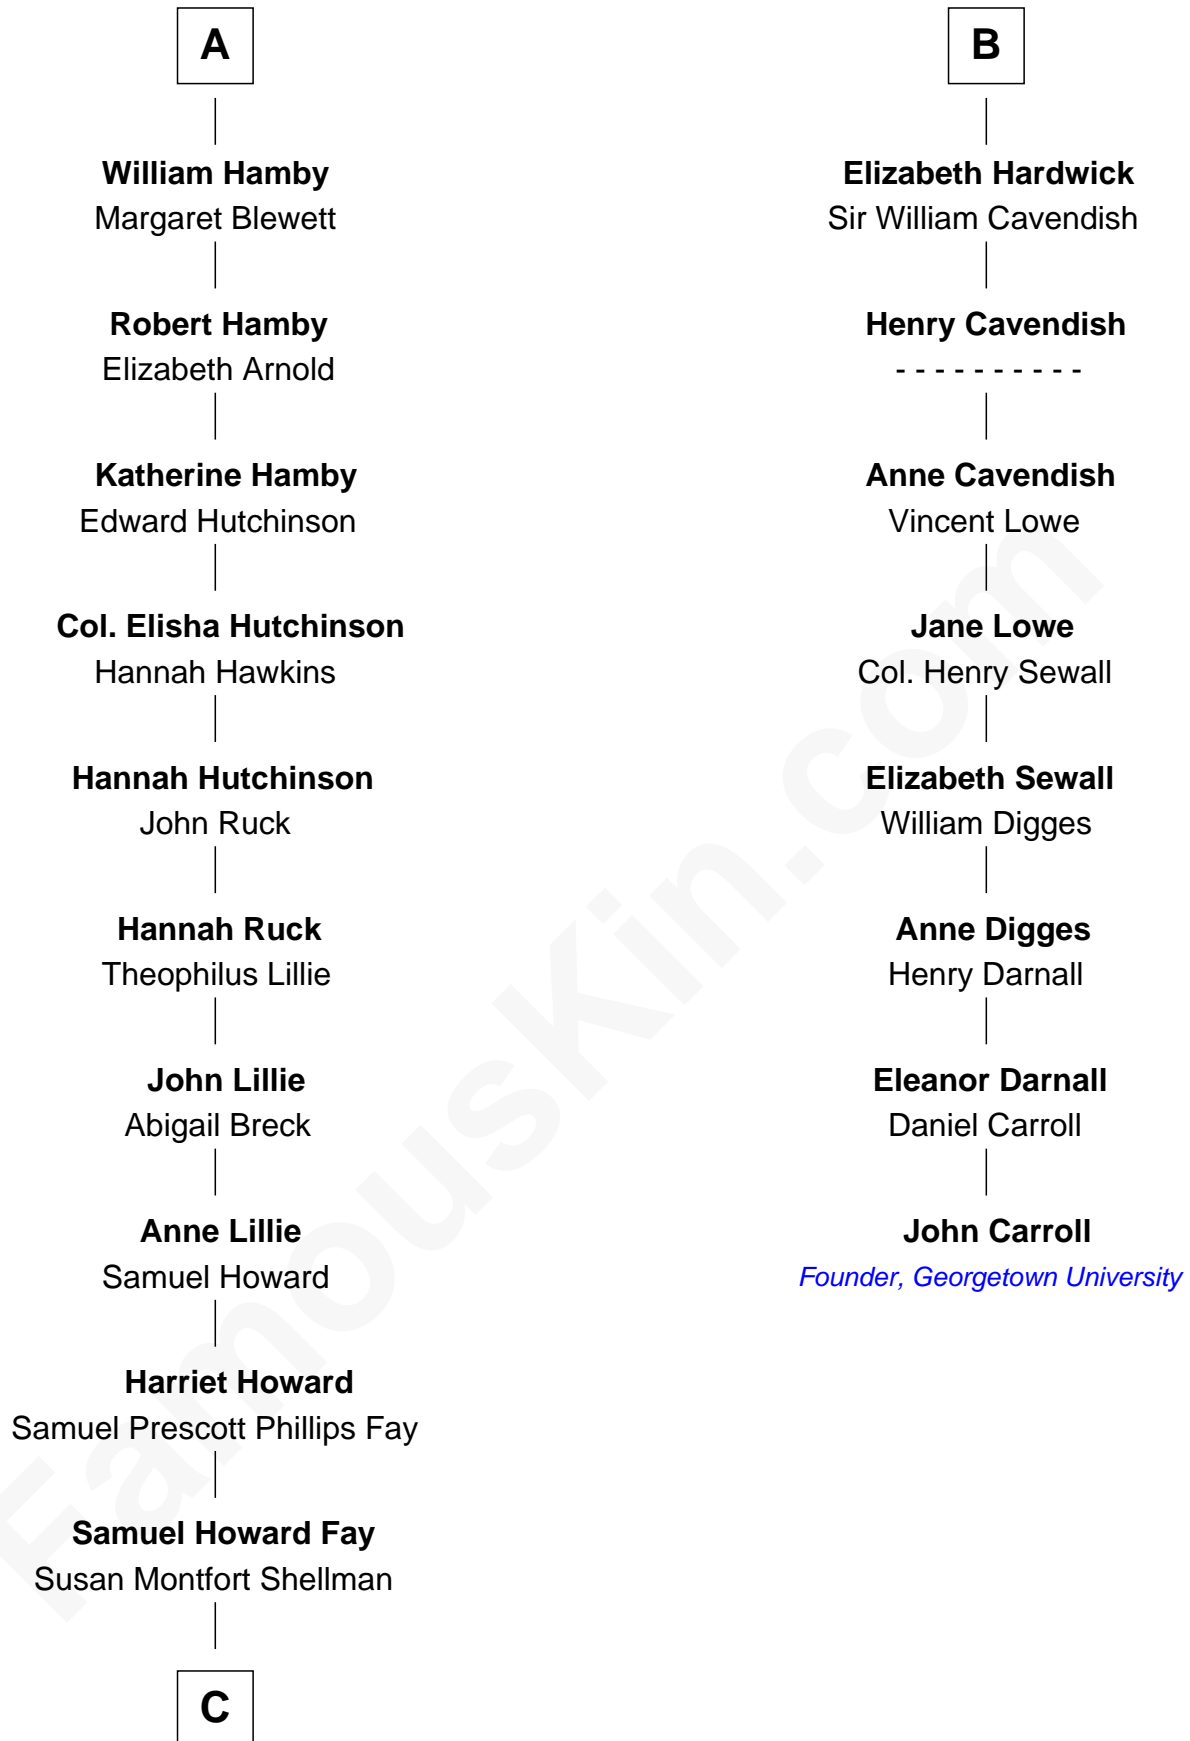

# FamousKin.com Relationship Chart of

**Jeb Bush**

*43rd Governor of Florida*

14th cousin 7 times removed of

**John Carroll**

*Founder of Georgetown University*

**Sir Gilbert de Burradon**

Elizabeth de Umfreville

**C**

—  
**Harriet Eleanor Fay**  
Rev. James Smith Bush

—  
**Samuel Prescott Bush**  
Flora Sheldon

—  
**Prescott Sheldon Bush**  
Dorothy Wear Walker

—  
**George Herbert Walker Bush**  
Barbara Pierce