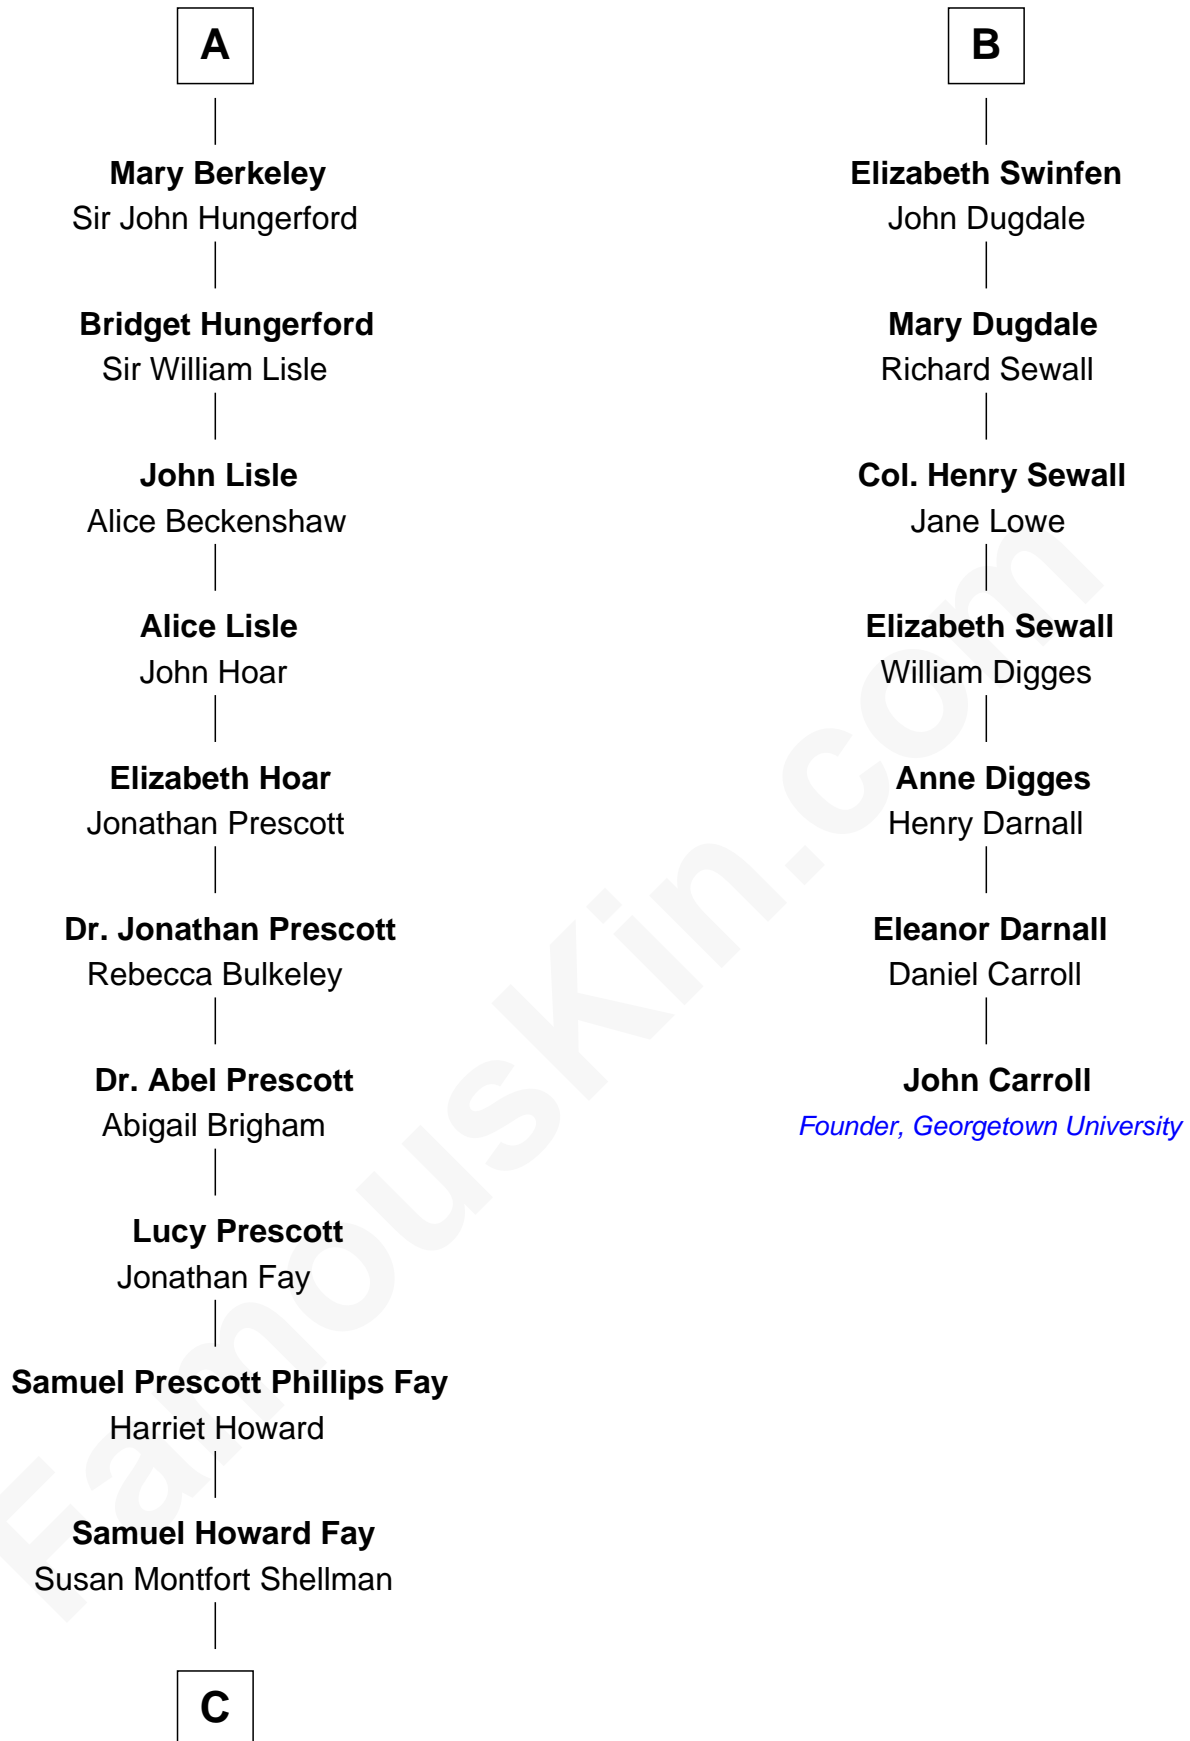

# FamousKin.com Relationship Chart of

**Jeb Bush**

*43rd Governor of Florida*

**13th cousin 8 times removed of**

**John Carroll**

*Founder of Georgetown University*

**Sir John Stafford**

Margaret Stafford

**C**

—  
**Harriet Eleanor Fay**  
Rev. James Smith Bush

—  
**Samuel Prescott Bush**  
Flora Sheldon

—  
**Prescott Sheldon Bush**  
Dorothy Wear Walker

—  
**George Herbert Walker Bush**  
Barbara Pierce